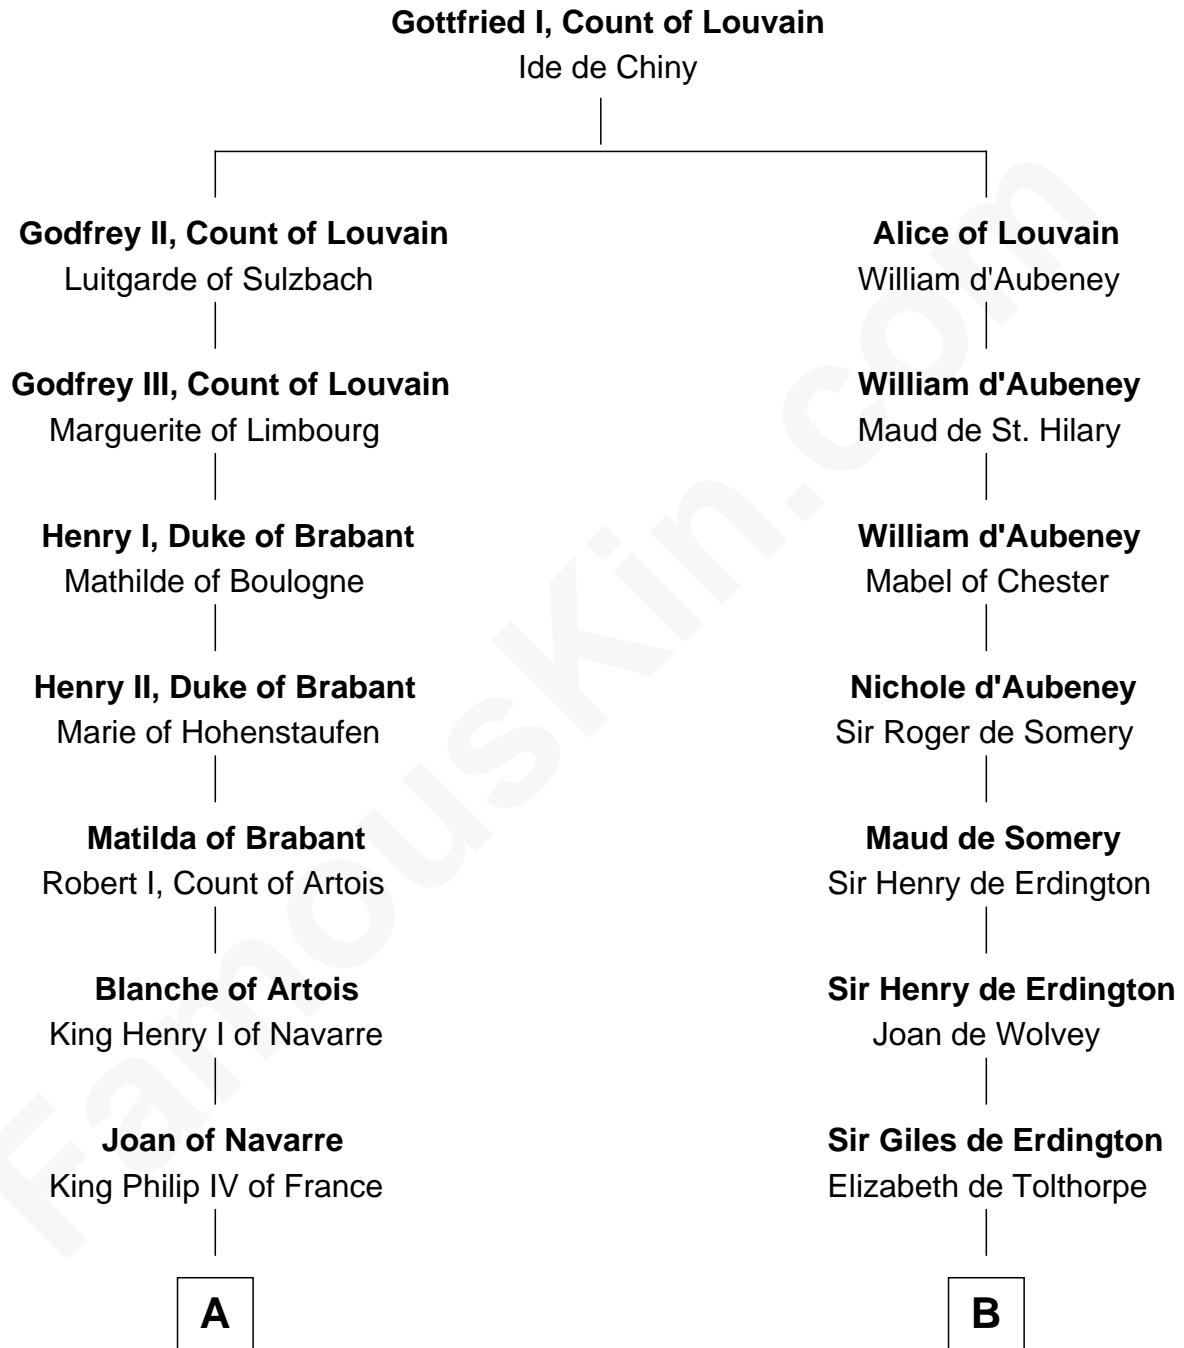

## Relationship Chart of

### John Carroll

Founder of Georgetown University

15th cousin 6 times removed of

### Richard More

(c1614 - c1696) Mayflower passenger 1620

**MAYFLOWER**

**C**

—  
**Edward Digges**

Elizabeth Page

—  
**William Digges**

Elizabeth Sewall