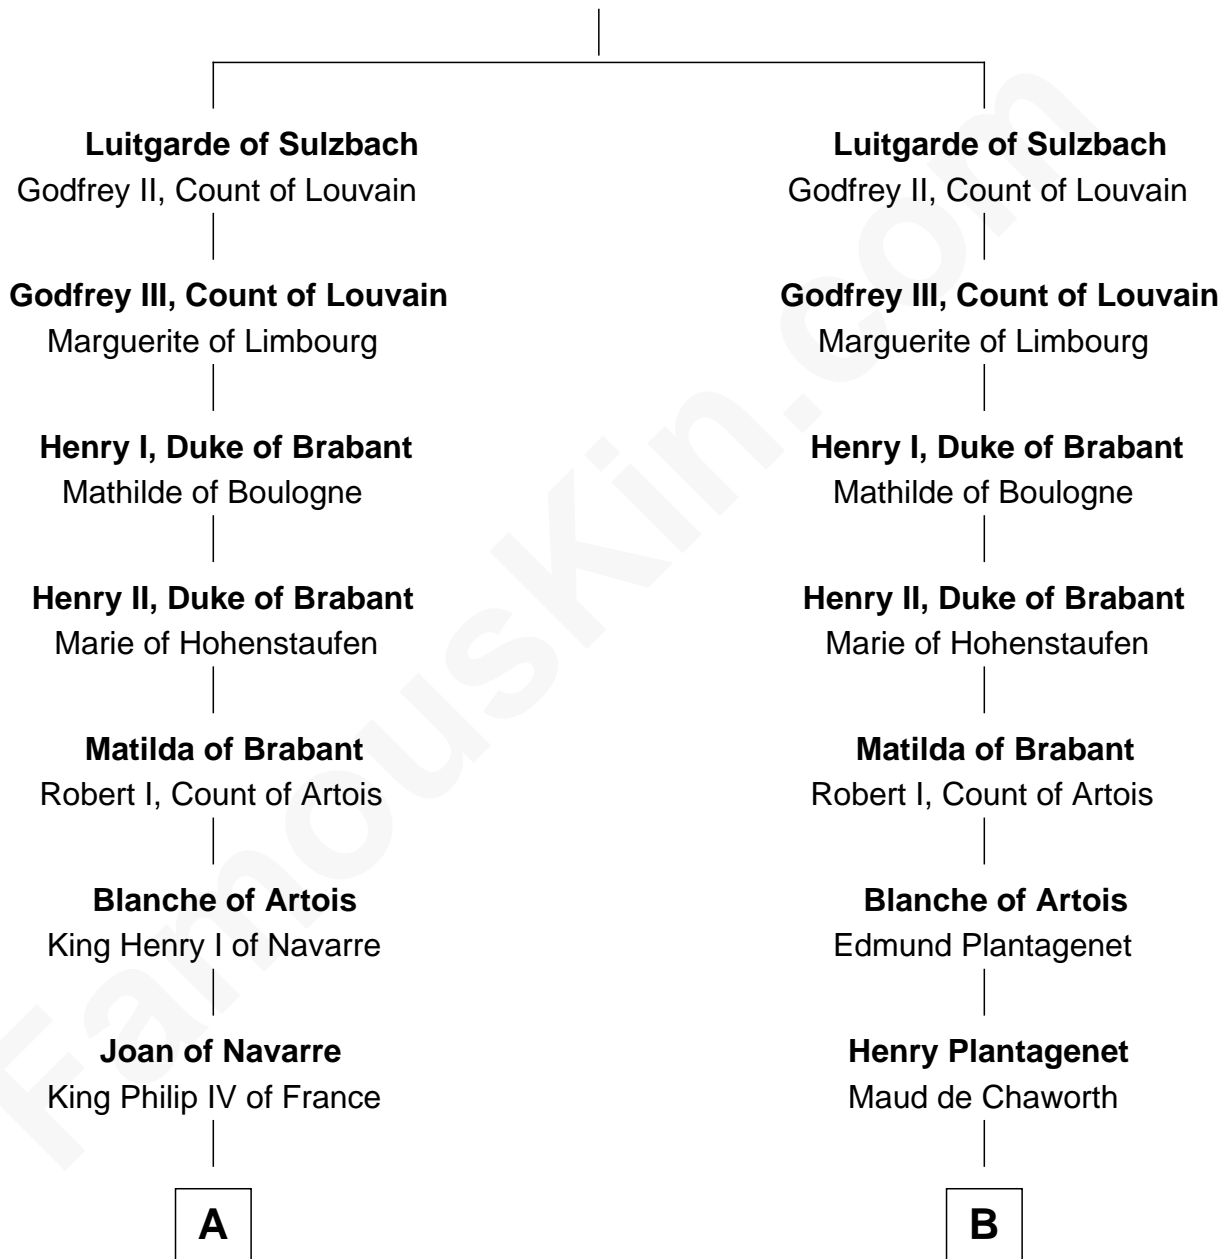

FamousKin.com

Relationship Chart of

John Carroll

Founder of Georgetown University

18th cousin 3 times removed of

Richard More

(c1614 - c1696) Mayflower passenger 1620

MAYFLOWER

Berengar II of Sulzbach

C

Edward Digges
Elizabeth Page

William Digges
Elizabeth Sewall

Anne Digges
Henry Darnall

Eleanor Darnall
Daniel Carroll

John Carroll
Founder, Georgetown University

D

Katherine More
Col. Samuel More

Richard More
Mayflower passenger 1620

FamousKin.com