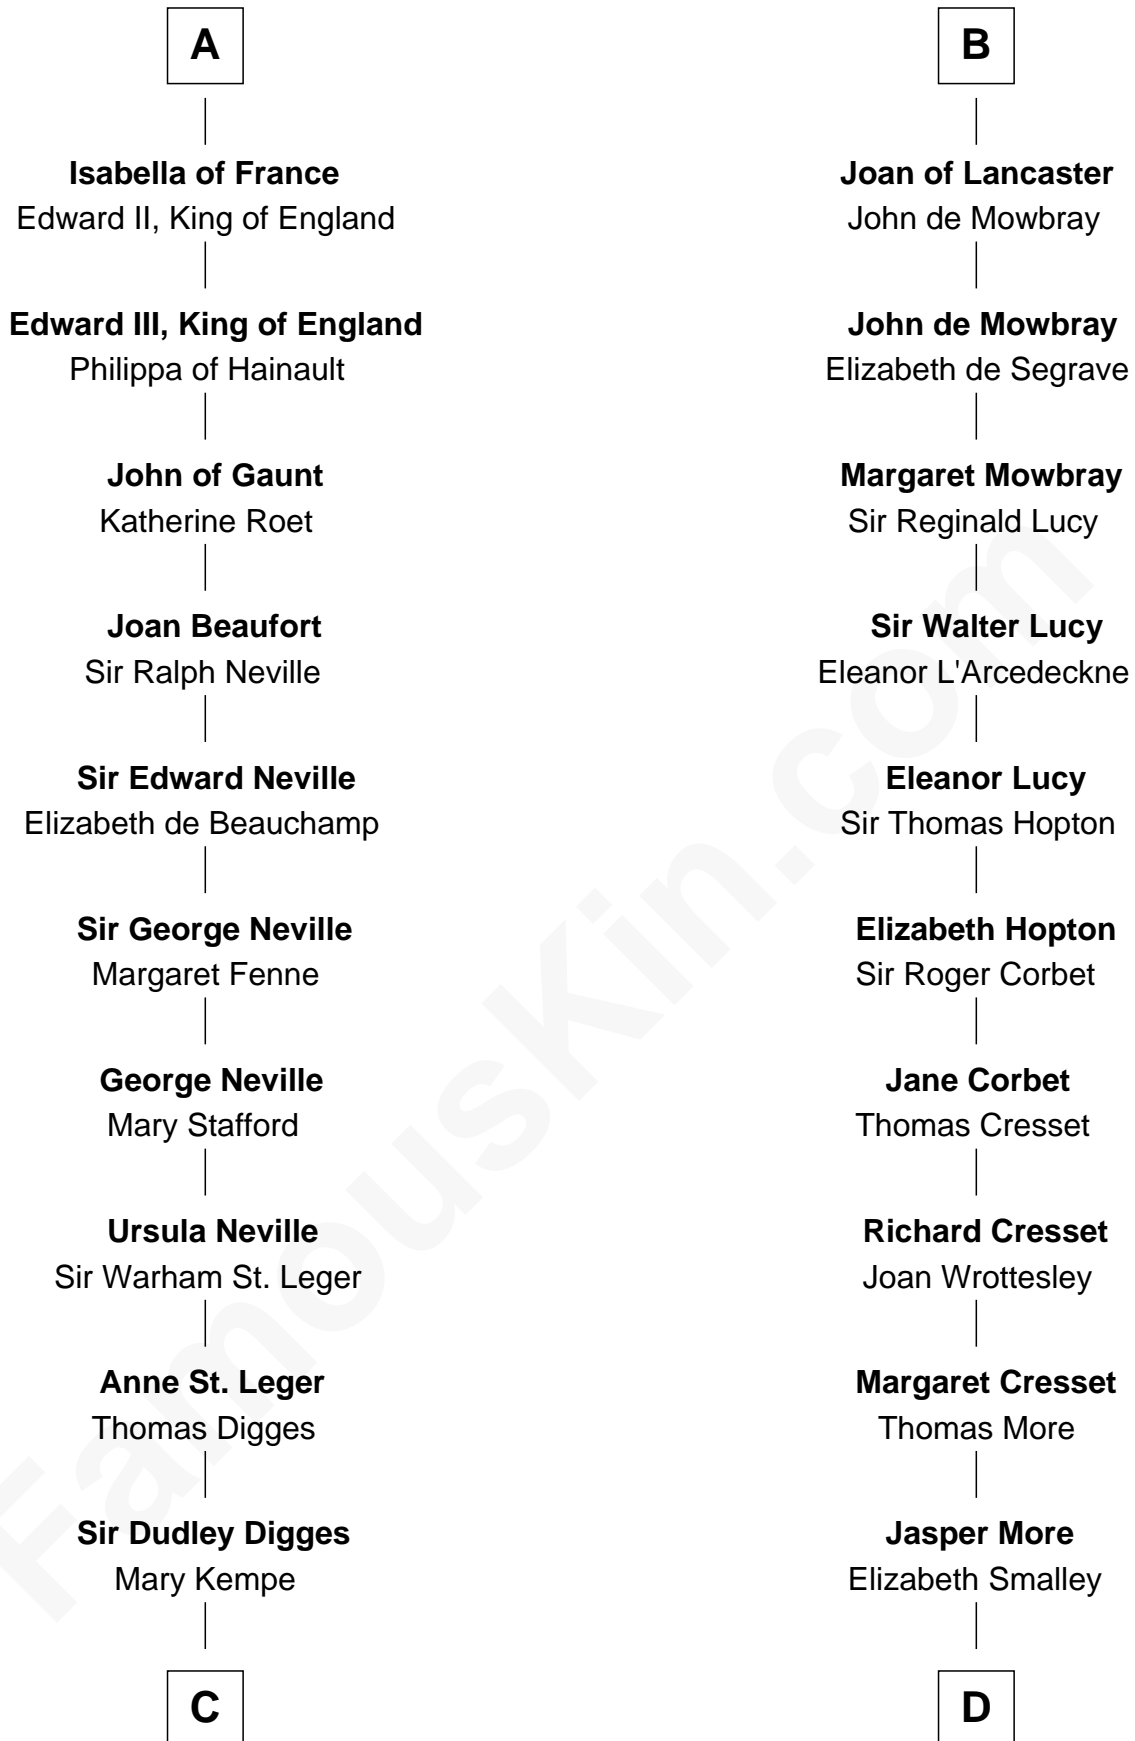

FamousKin.com

Relationship Chart of

John Carroll

Founder of Georgetown University

18th cousin 3 times removed of

Richard More

(c1614 - c1696) Mayflower passenger 1620

MAYFLOWER

Berengar II of Sulzbach

C

Edward Digges
Elizabeth Page

William Digges
Elizabeth Sewall

Anne Digges
Henry Darnall

Eleanor Darnall
Daniel Carroll

John Carroll
Founder, Georgetown University

D

Katherine More
Col. Samuel More

Richard More
Mayflower passenger 1620

FamousKin.com