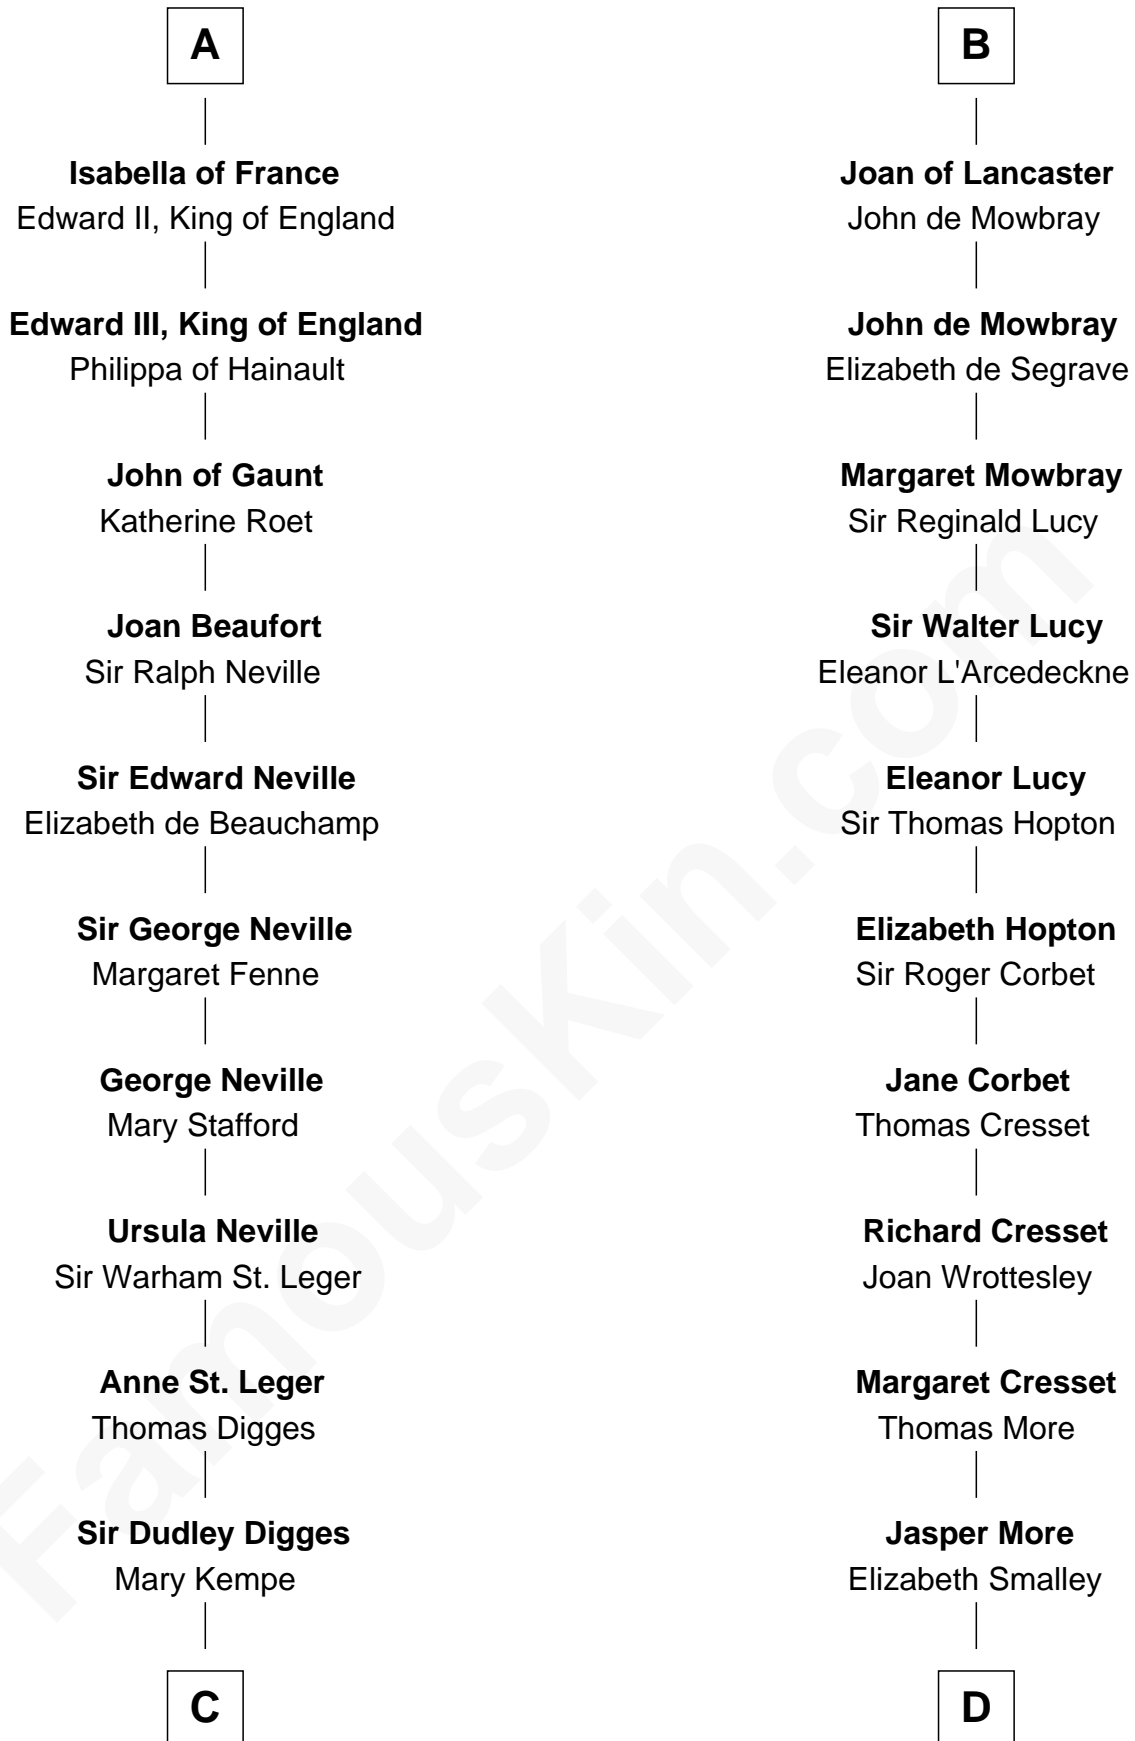

FamousKin.com

Relationship Chart of

John Carroll

Founder of Georgetown University

18th cousin 3 times removed of

Richard More

(c1614 - c1696) Mayflower passenger 1620

MAYFLOWER

Waleran, Duke of Lower Lorraine

C

Edward Digges
Elizabeth Page

William Digges
Elizabeth Sewall

Anne Digges
Henry Darnall

Eleanor Darnall
Daniel Carroll

John Carroll
Founder, Georgetown University

D

Katherine More
Col. Samuel More

Richard More
Mayflower passenger 1620

FamousKin.com