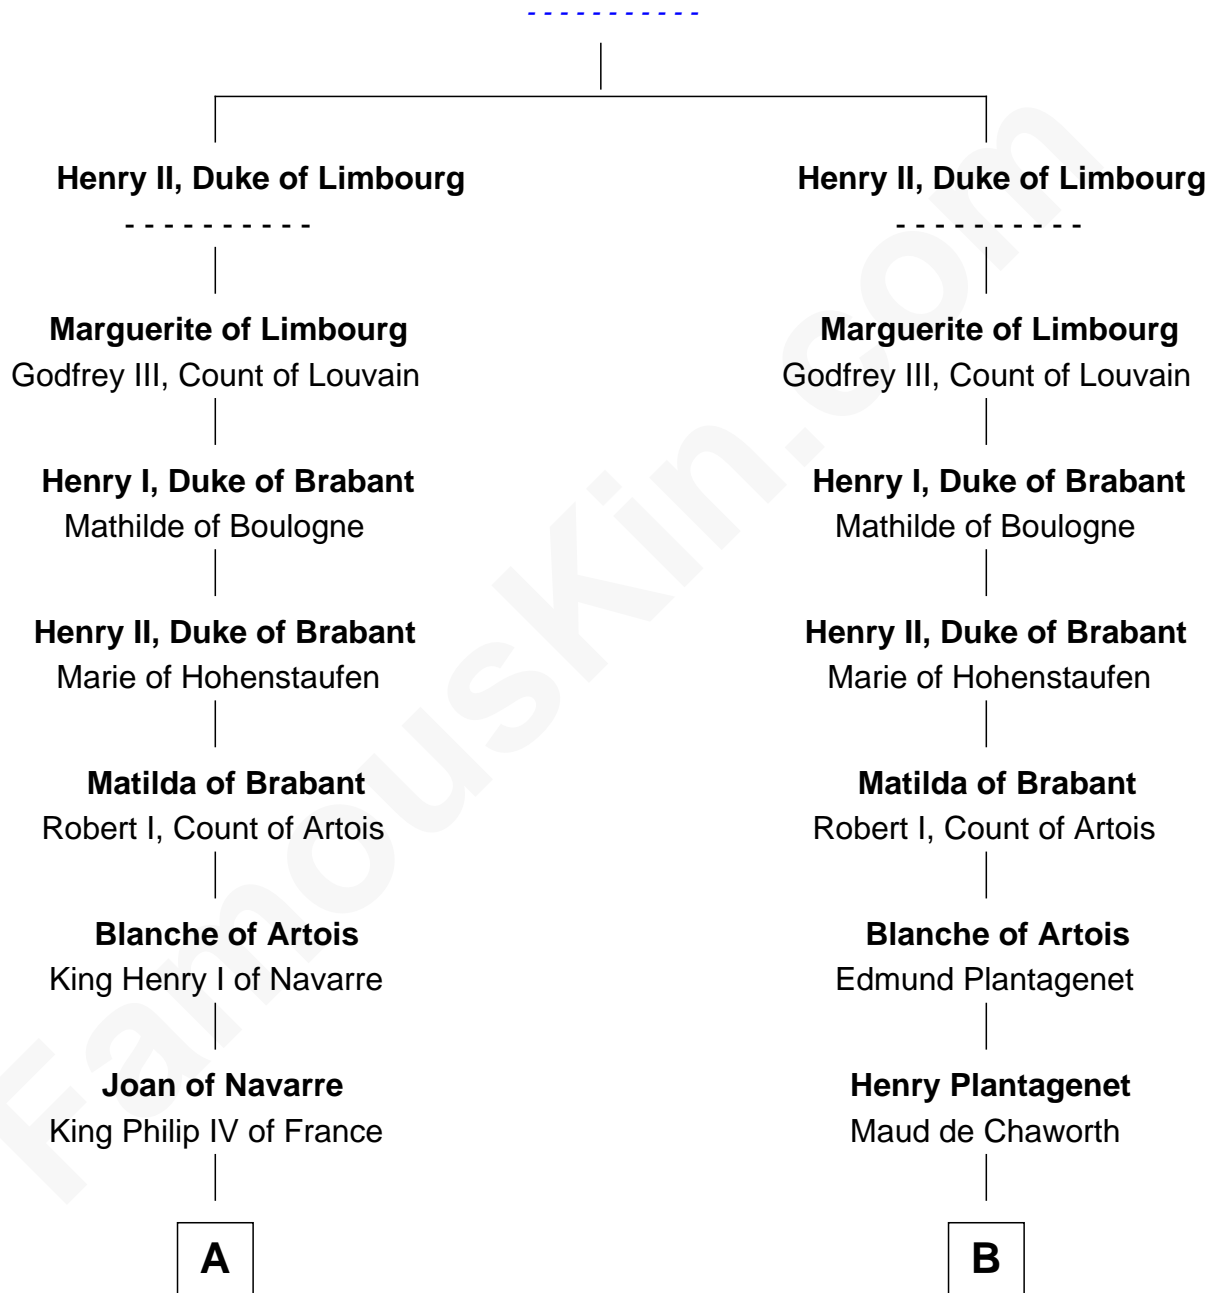

FamousKin.com

Relationship Chart of

John Carroll

Founder of Georgetown University

18th cousin 3 times removed of

Richard More

(c1614 - c1696) Mayflower passenger 1620

MAYFLOWER

Waleran, Duke of Lower Lorraine

C

Edward Digges
Elizabeth Page

William Digges
Elizabeth Sewall

Anne Digges
Henry Darnall

Eleanor Darnall
Daniel Carroll

John Carroll
Founder, Georgetown University

D

Katherine More
Col. Samuel More

Richard More
Mayflower passenger 1620

FamousKin.com