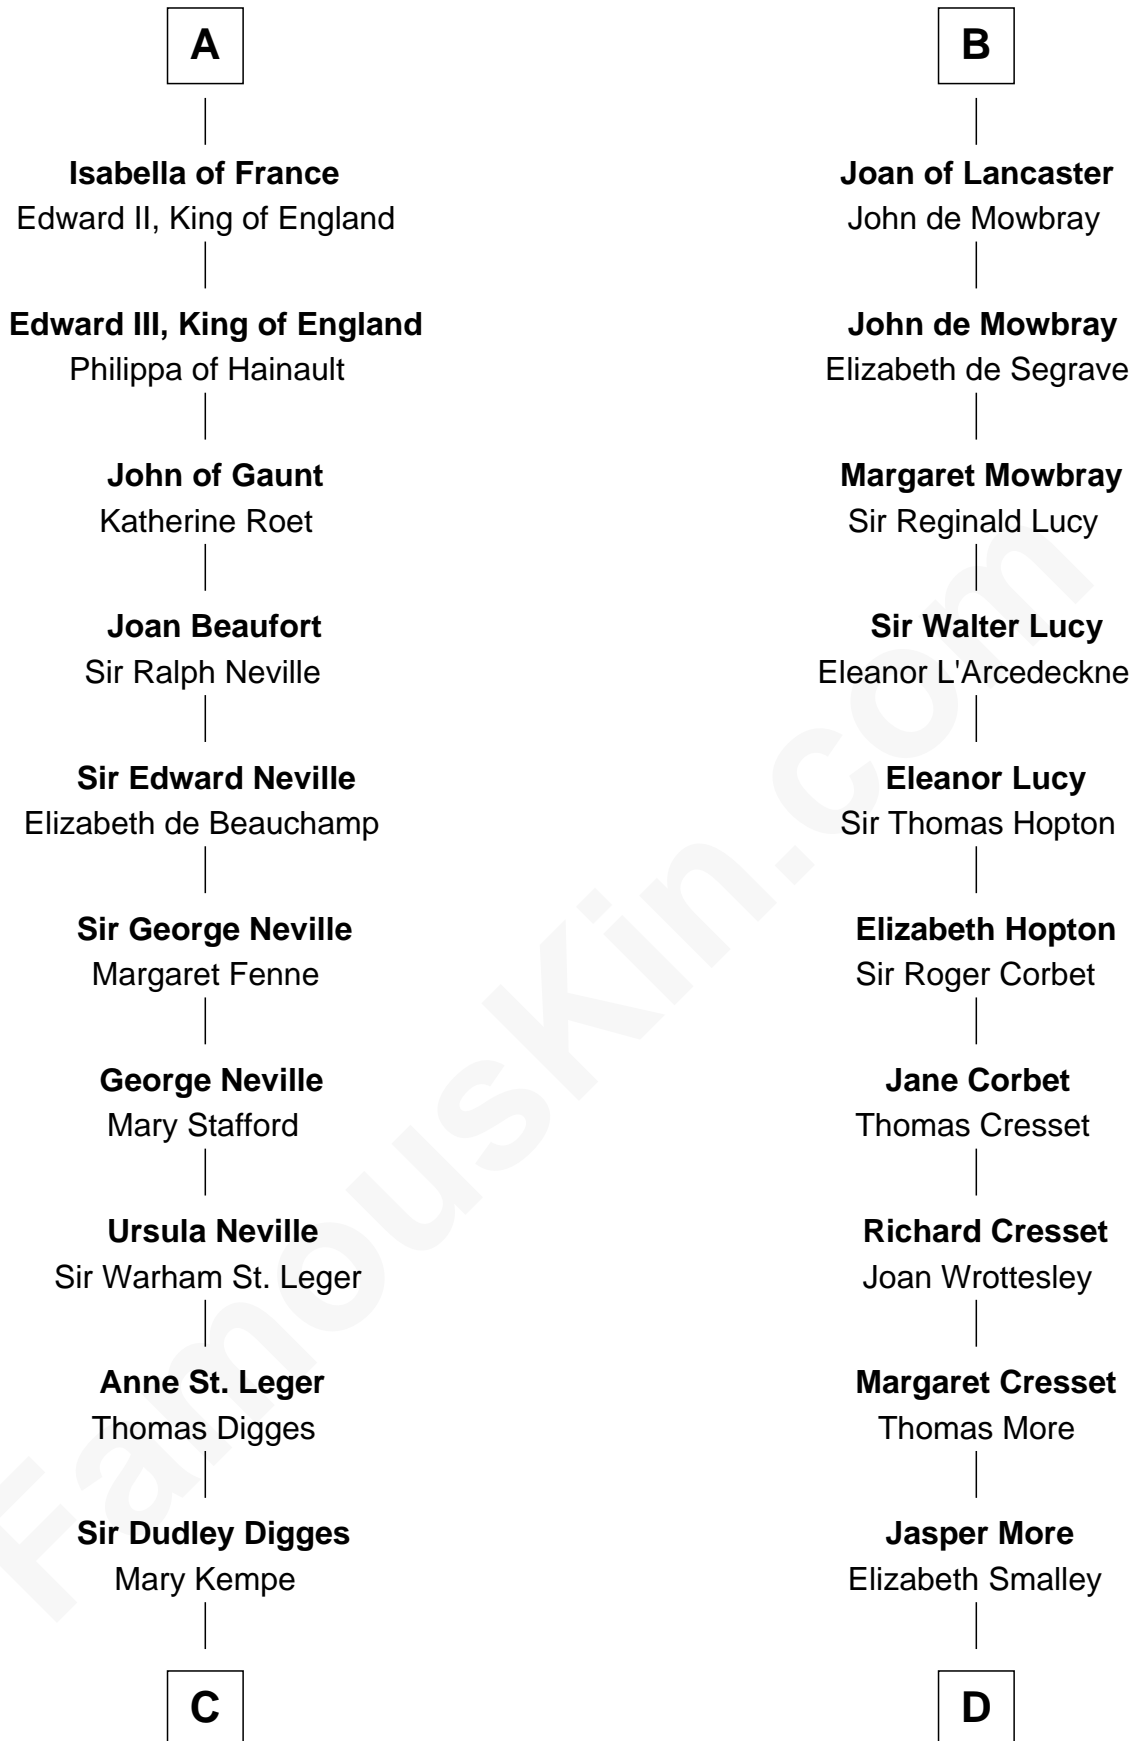

## Relationship Chart of

### John Carroll

Founder of Georgetown University

18th cousin 3 times removed of

### Richard More

(c1614 - c1696) Mayflower passenger 1620

**MAYFLOWER**

**C**

**Edward Digges**  
Elizabeth Page

**William Digges**  
Elizabeth Sewall

**Anne Digges**  
Henry Darnall

**Eleanor Darnall**  
Daniel Carroll