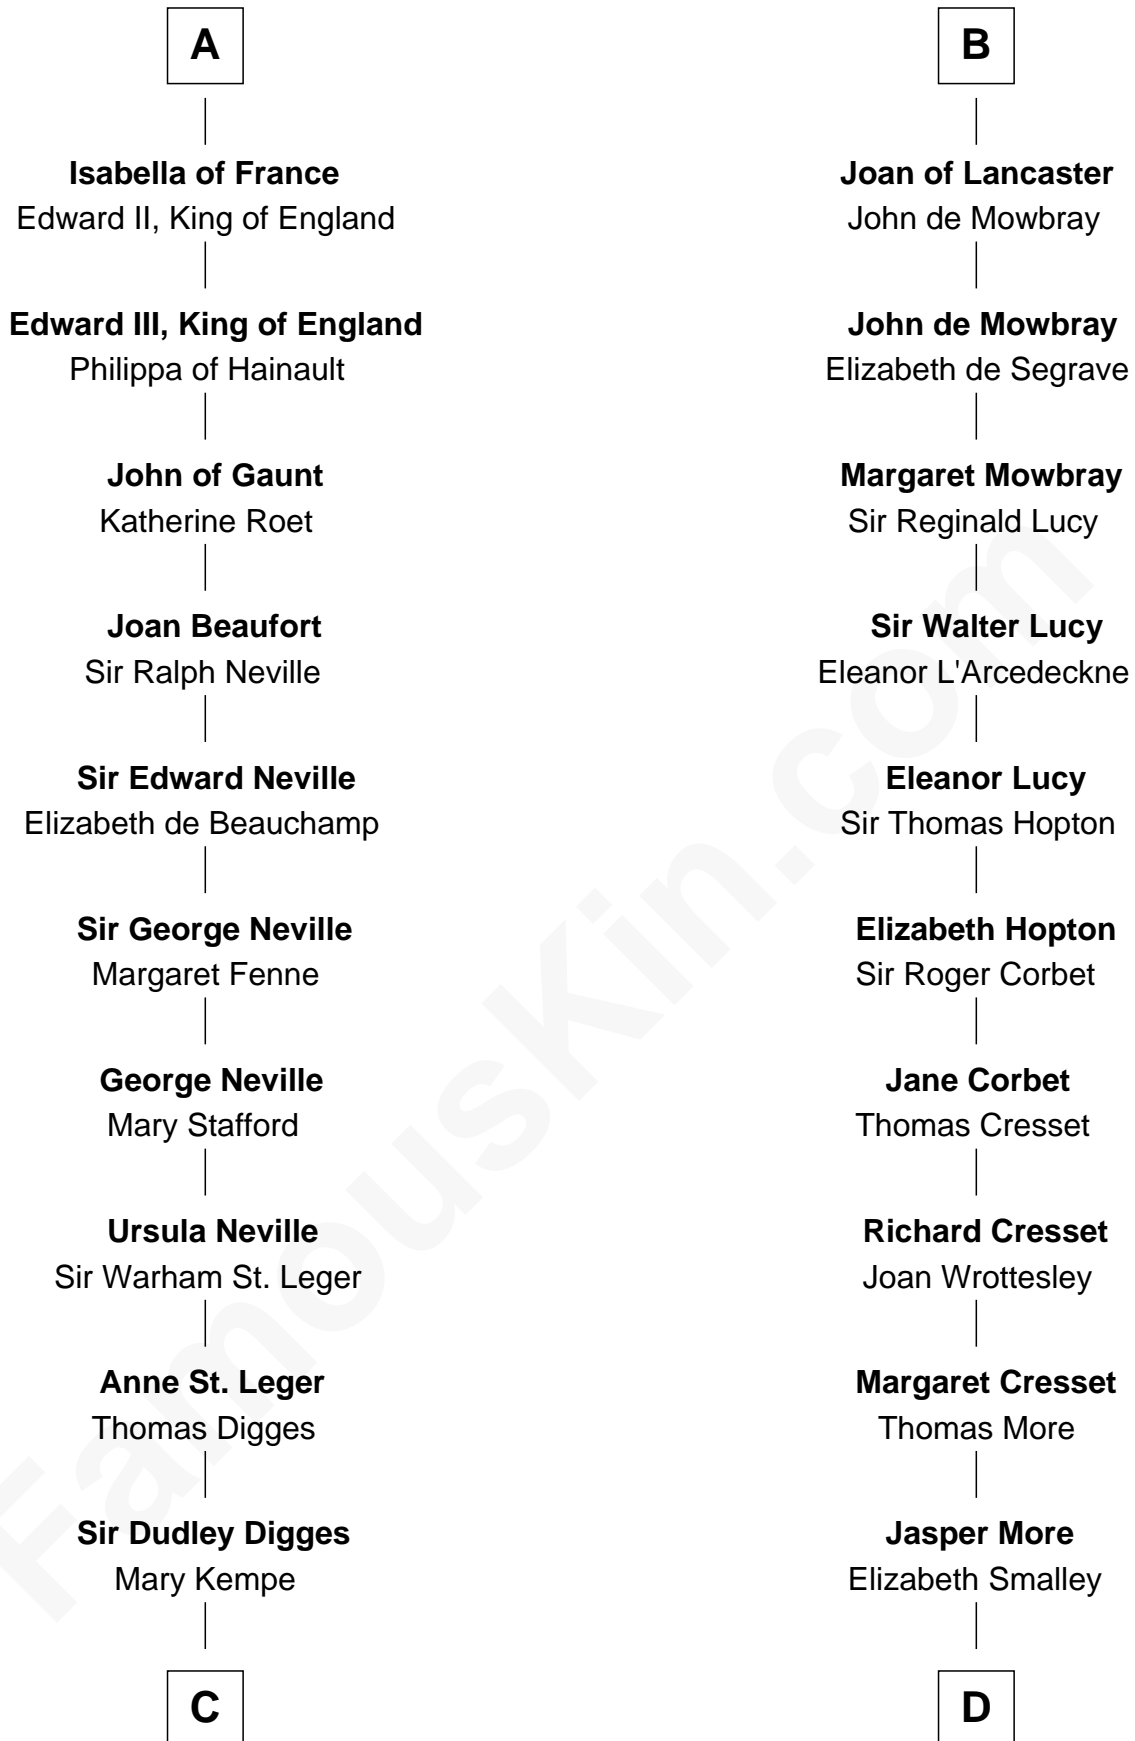

FamousKin.com

Relationship Chart of

John Carroll

Founder of Georgetown University

18th cousin 3 times removed of

Richard More

(c1614 - c1696) Mayflower passenger 1620

MAYFLOWER

Stephen II Henry, Count of Blois

Adela of Normandy

C

Edward Digges
Elizabeth Page

William Digges
Elizabeth Sewall

Anne Digges
Henry Darnall

Eleanor Darnall
Daniel Carroll

John Carroll
Founder, Georgetown University

D

Katherine More
Col. Samuel More

Richard More
Mayflower passenger 1620

FamousKin.com