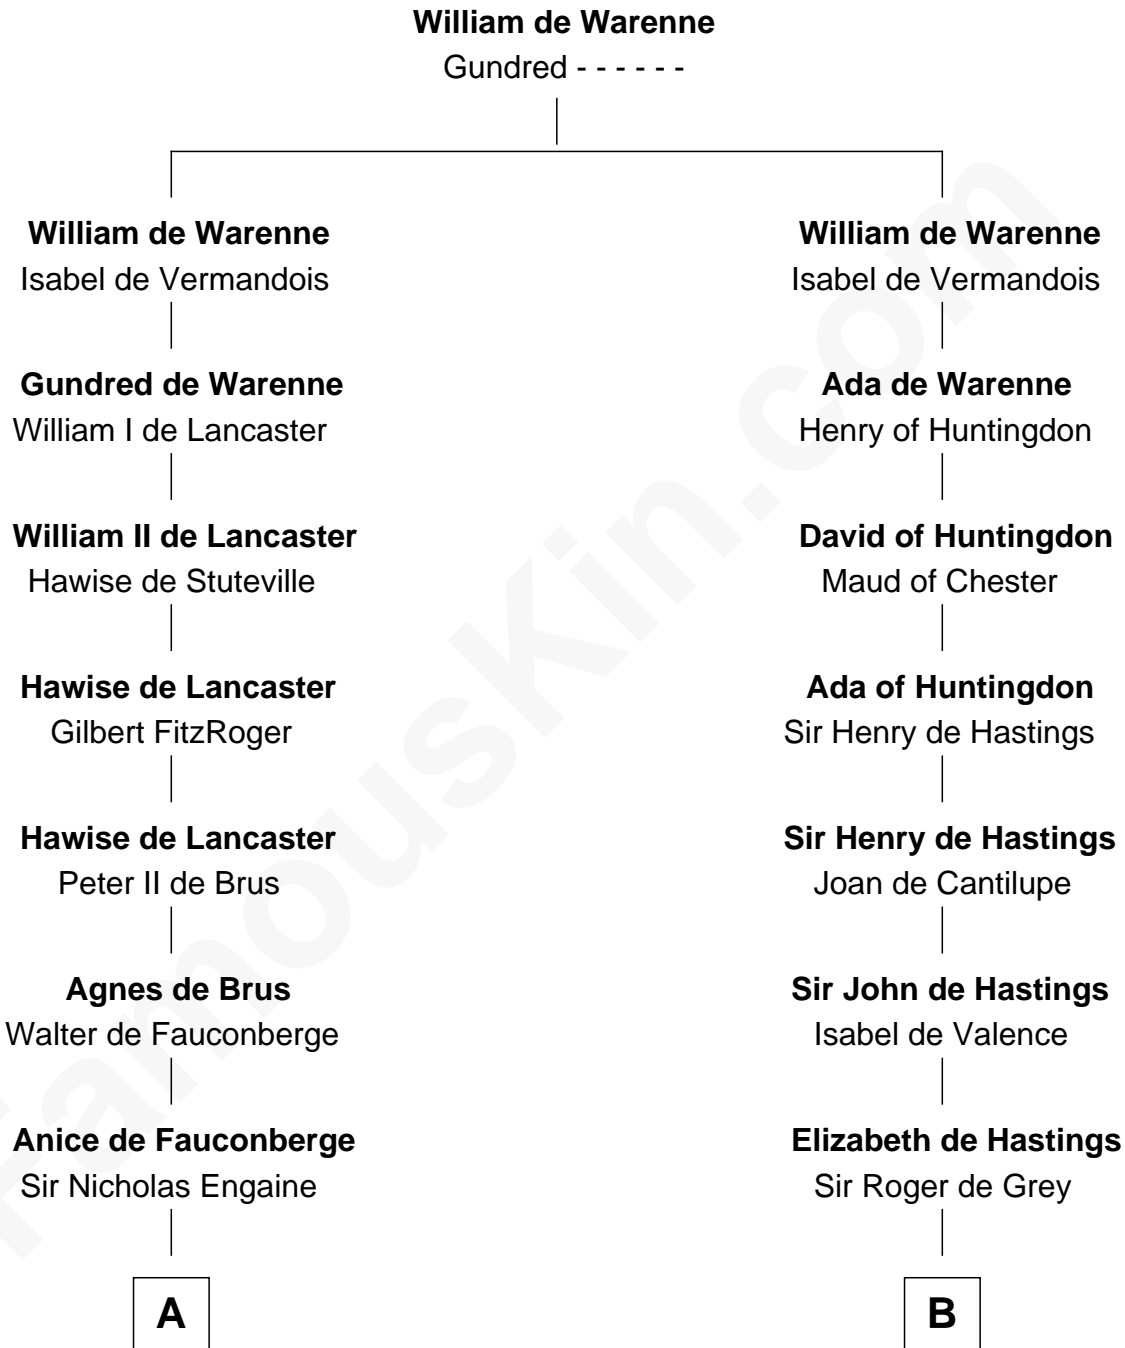

FamousKin.com

Relationship Chart of

John Carroll

Founder of Georgetown University

18th cousin 3 times removed of

Richard More

(c1614 - c1696) Mayflower passenger 1620

MAYFLOWER

C

Jane Lowe
Col. Henry Sewall

Elizabeth Sewall
William Digges

Anne Digges
Henry Darnall

Eleanor Darnall
Daniel Carroll

John Carroll
Founder, Georgetown University

D

Katherine More
Col. Samuel More

Richard More
Mayflower passenger 1620

FamousKin.com