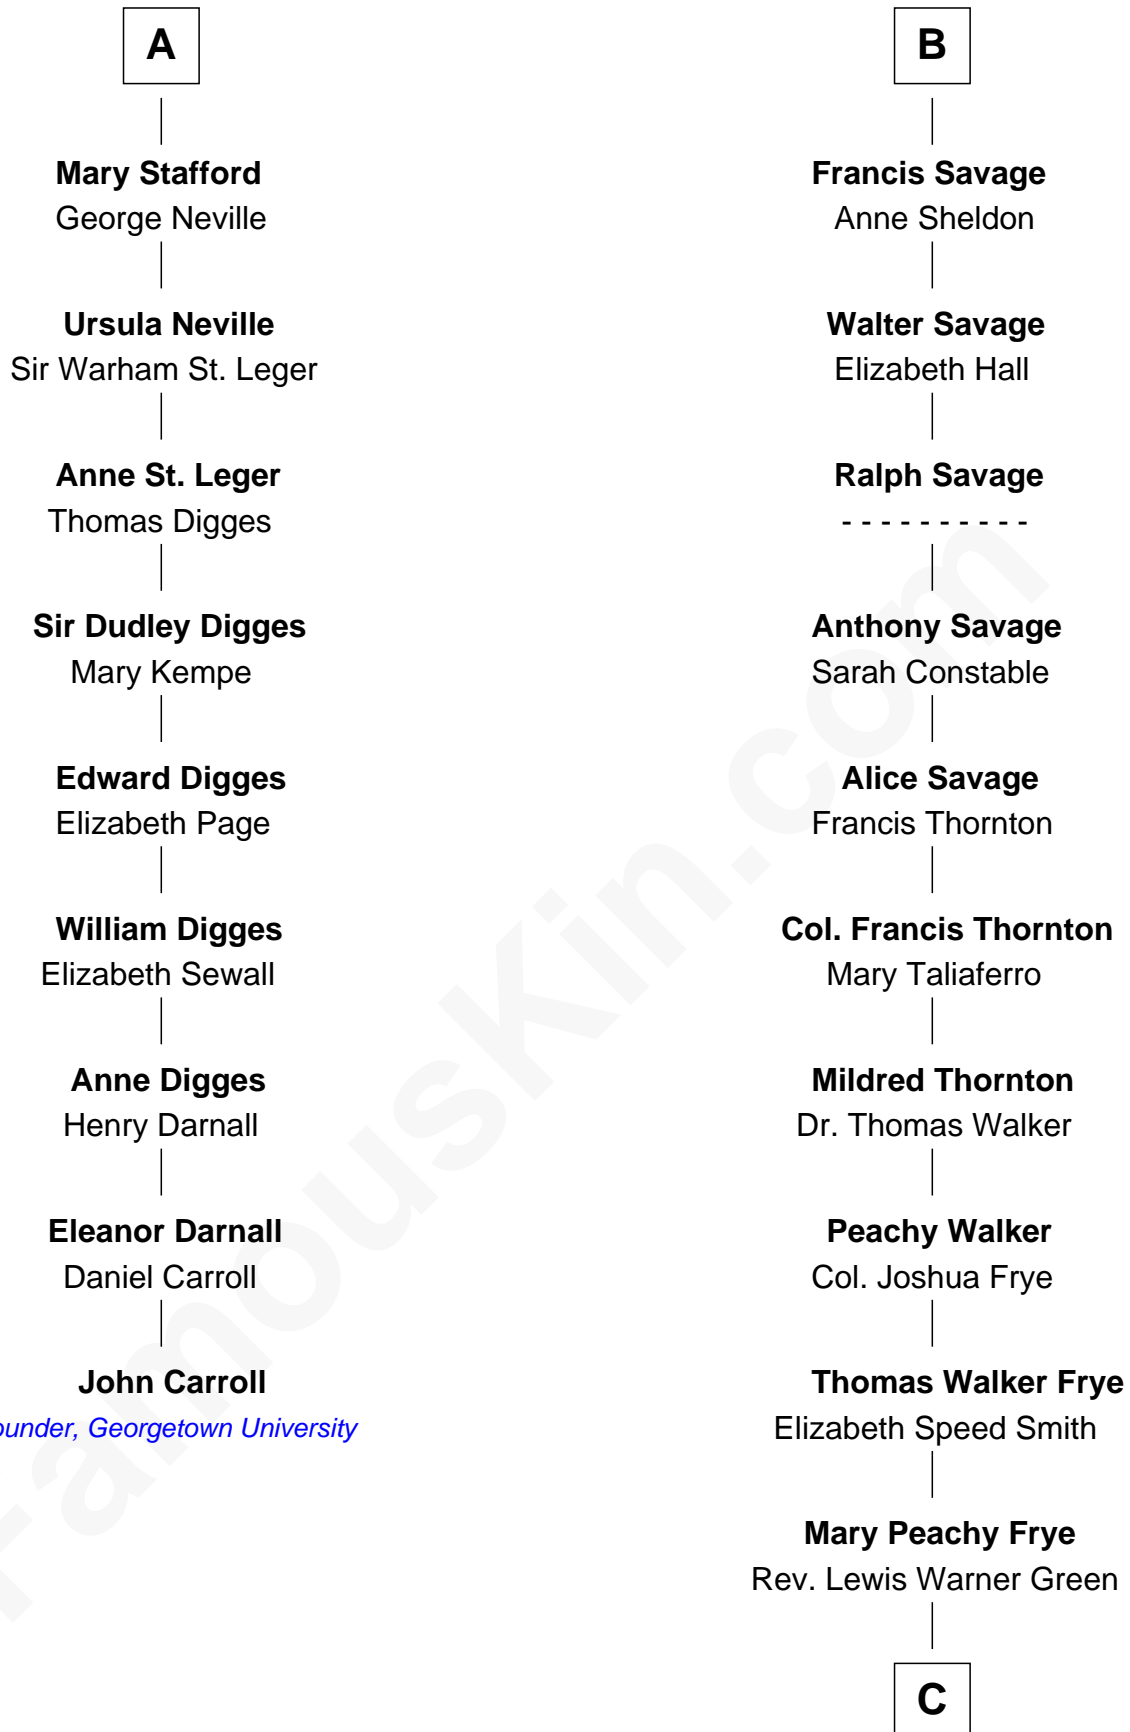

FamousKin.com

Relationship Chart of

John Carroll

Founder of Georgetown University

15th cousin 4 times removed of

Adlai Stevenson II

31st Governor of Illinois

Henry Plantagenet

Maud de Chaworth

Mary Plantagenet

Henry de Percy

Sir Henry Percy

Margaret de Neville

Sir Henry Percy

Elizabeth Mortimer

Sir Henry Percy

Eleanor Plantagenet

Richard Fitzalan

Sir Richard Fitzalan

Elizabeth de Bohun

Elizabeth Fitzalan

Sir Robert Goushill

Joan Goushill

Sir Thomas Stanley

Katherine Stanley

Sir John Savage

Sir Christopher Savage

Anne Stanley

Sir Christopher Savage

Anne Lygon

B

C