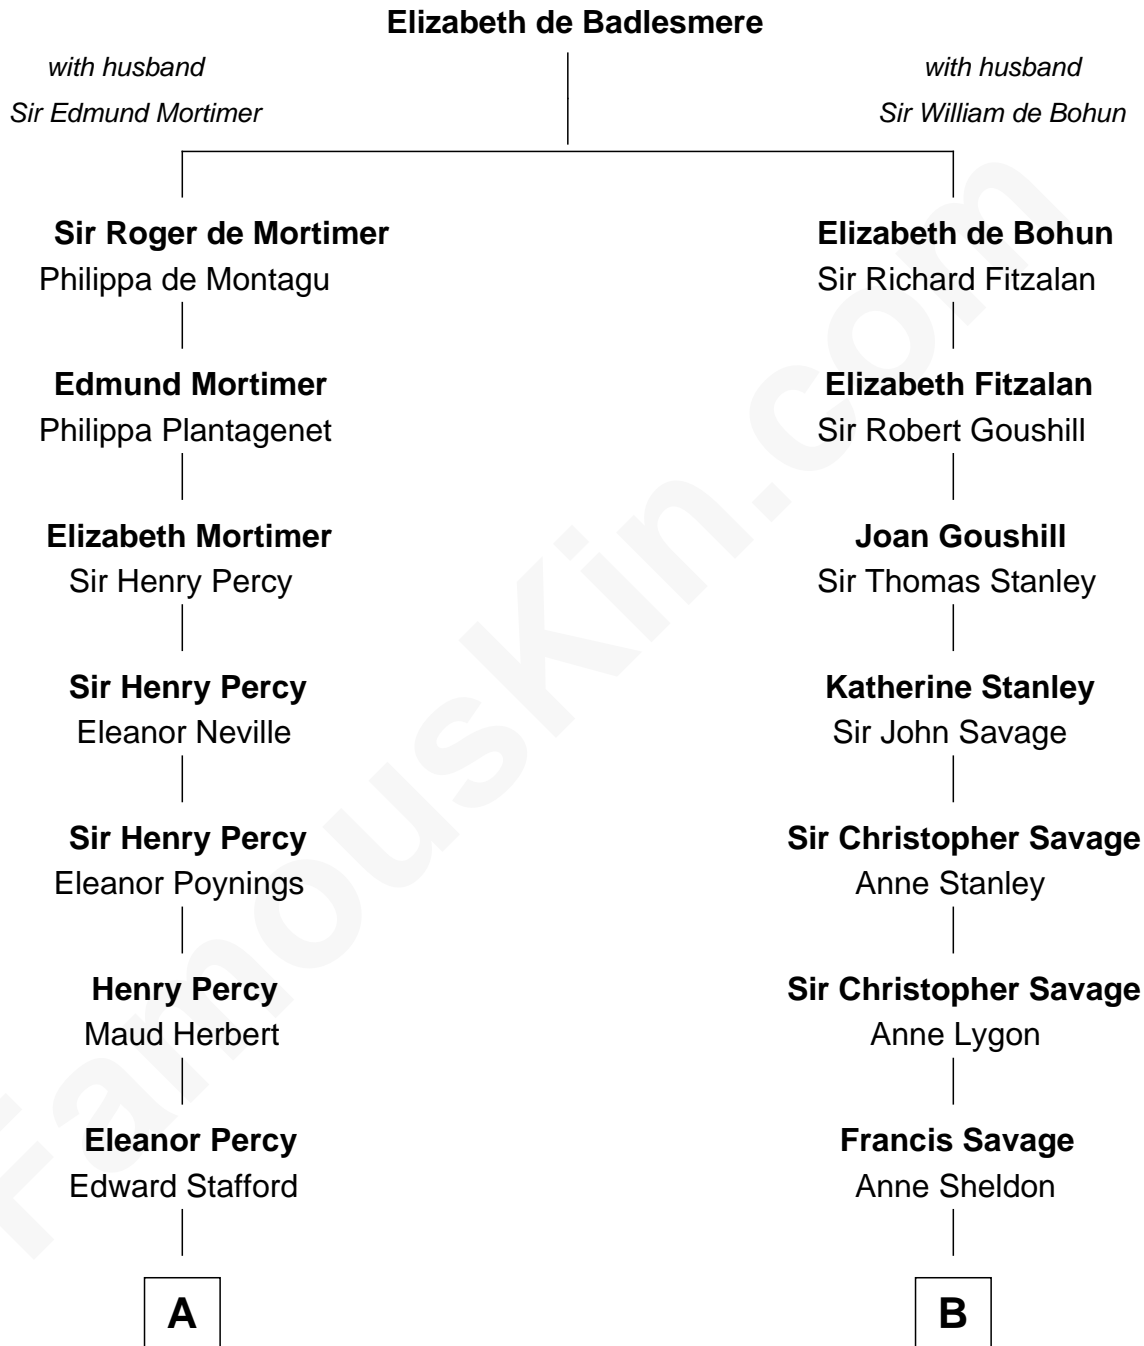

FamousKin.com

Relationship Chart of

John Carroll

Founder of Georgetown University

15th cousin 3 times removed of

Adlai Stevenson II

31st Governor of Illinois

C

Lewis Green Stevenson

Helen Louise Davis

Adlai Stevenson II

31st Governor of Illinois

FamousKin.com