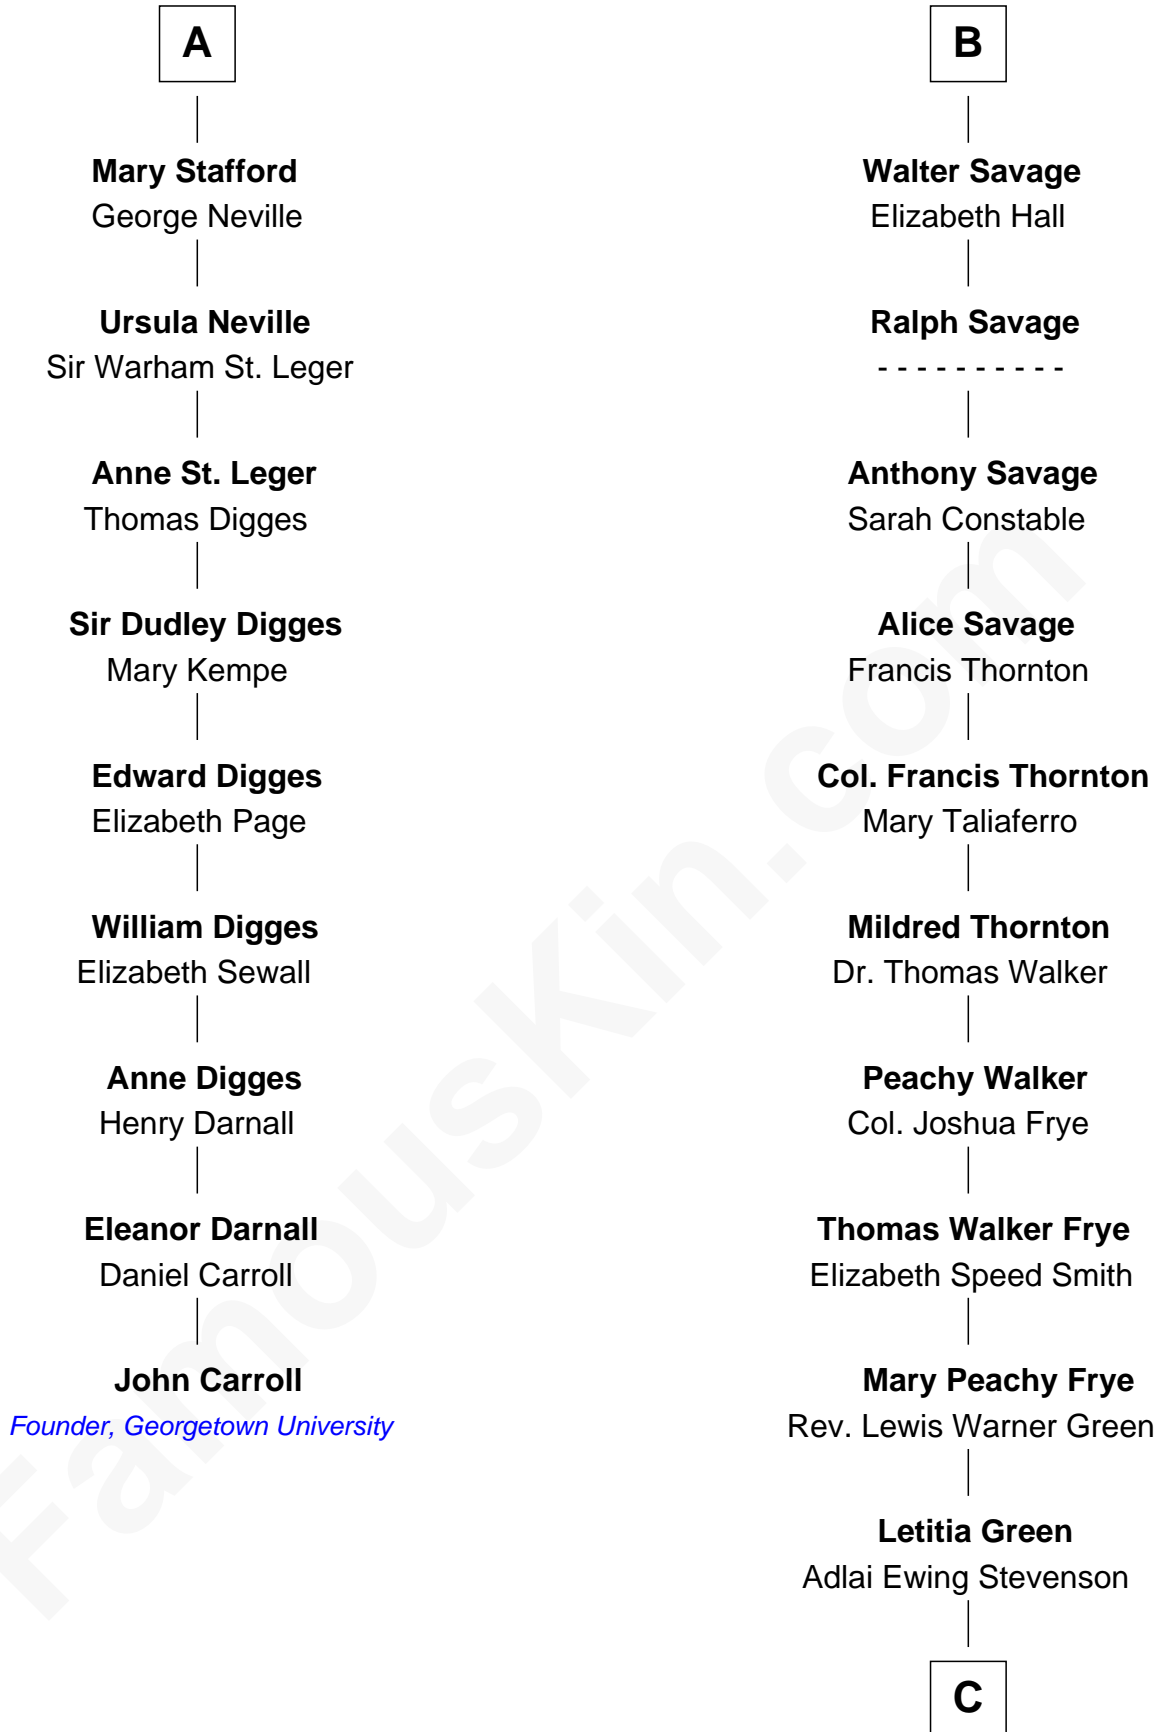

FamousKin.com

Relationship Chart of

John Carroll

Founder of Georgetown University

15th cousin 3 times removed of

Adlai Stevenson II

31st Governor of Illinois

C

Lewis Green Stevenson

Helen Louise Davis

Adlai Stevenson II

31st Governor of Illinois

FamousKin.com