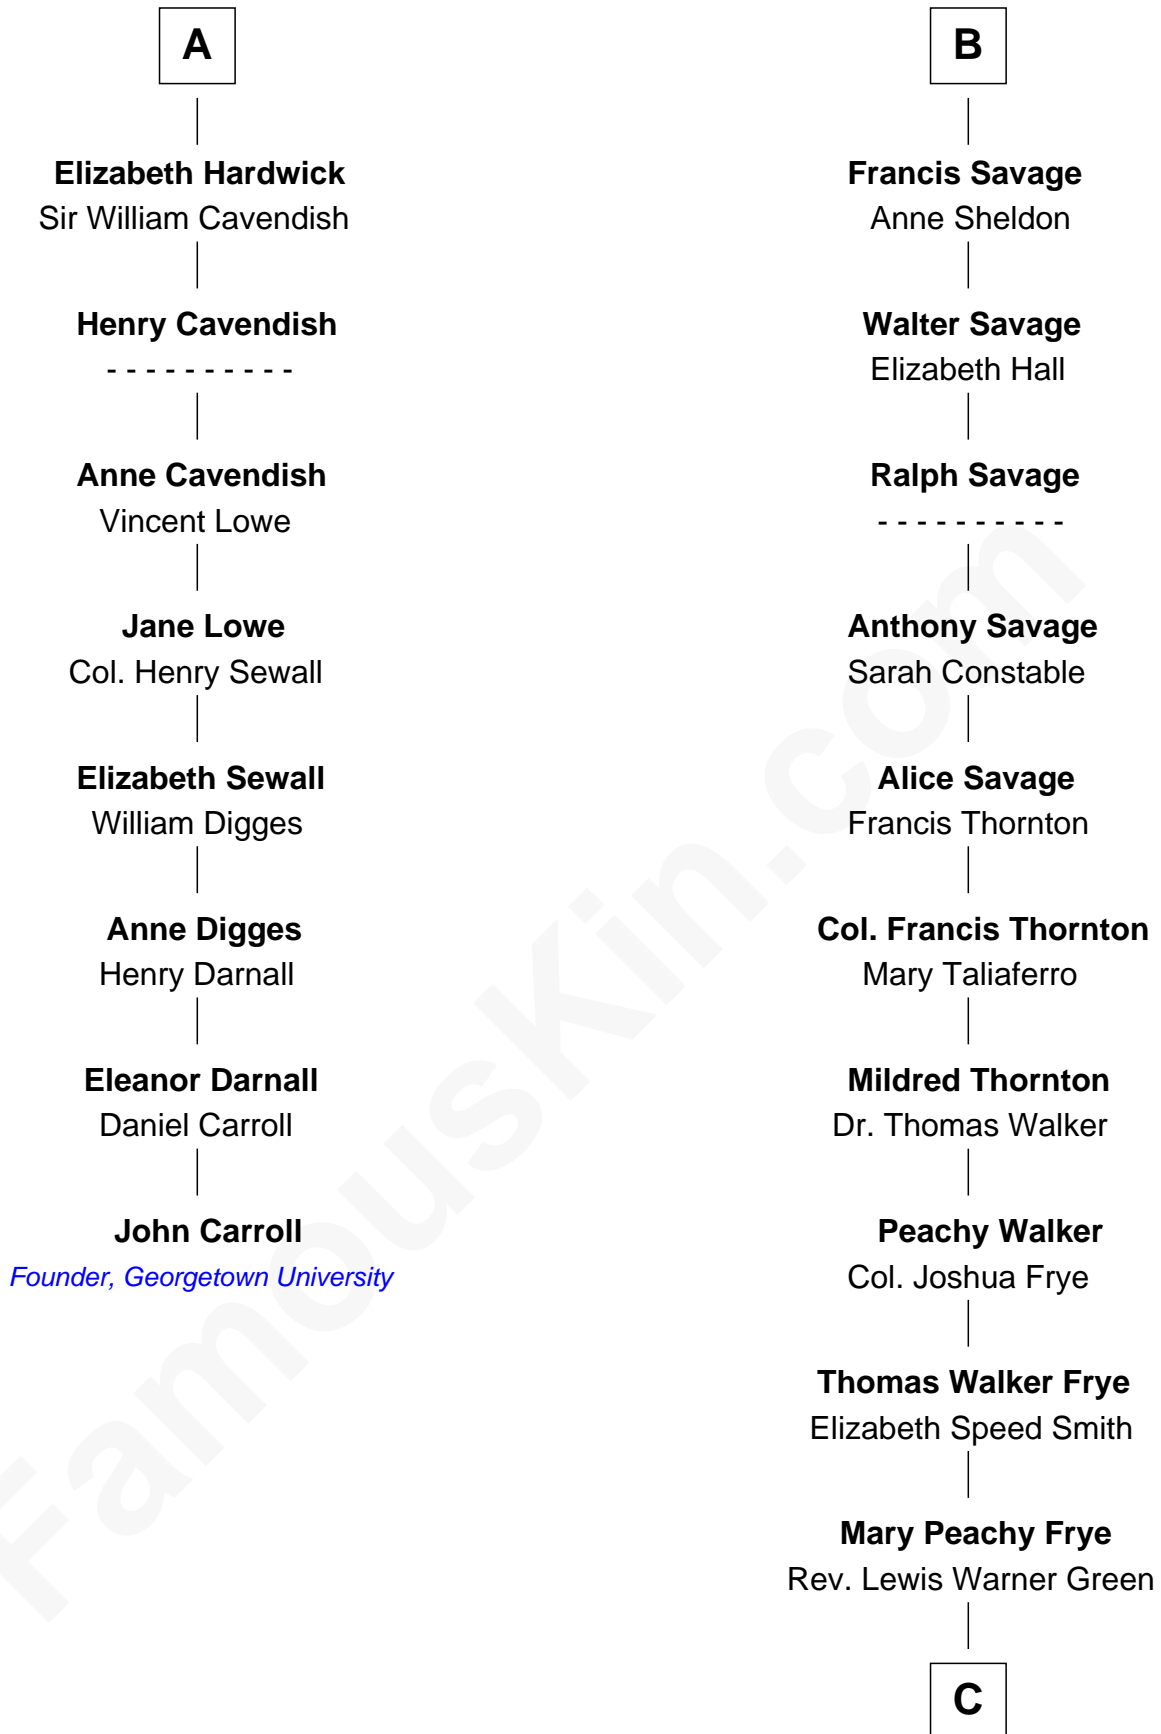

## Relationship Chart of

### John Carroll

Founder of Georgetown University

14th cousin 5 times removed of

### Adlai Stevenson II

31st Governor of Illinois

**Edmund Fitzalan**

Alice de Warenne

C

Letitia Green

Adlai Ewing Stevenson

Lewis Green Stevenson

Helen Louise Davis

Adlai Stevenson II

*31st Governor of Illinois*

FamousKin.com