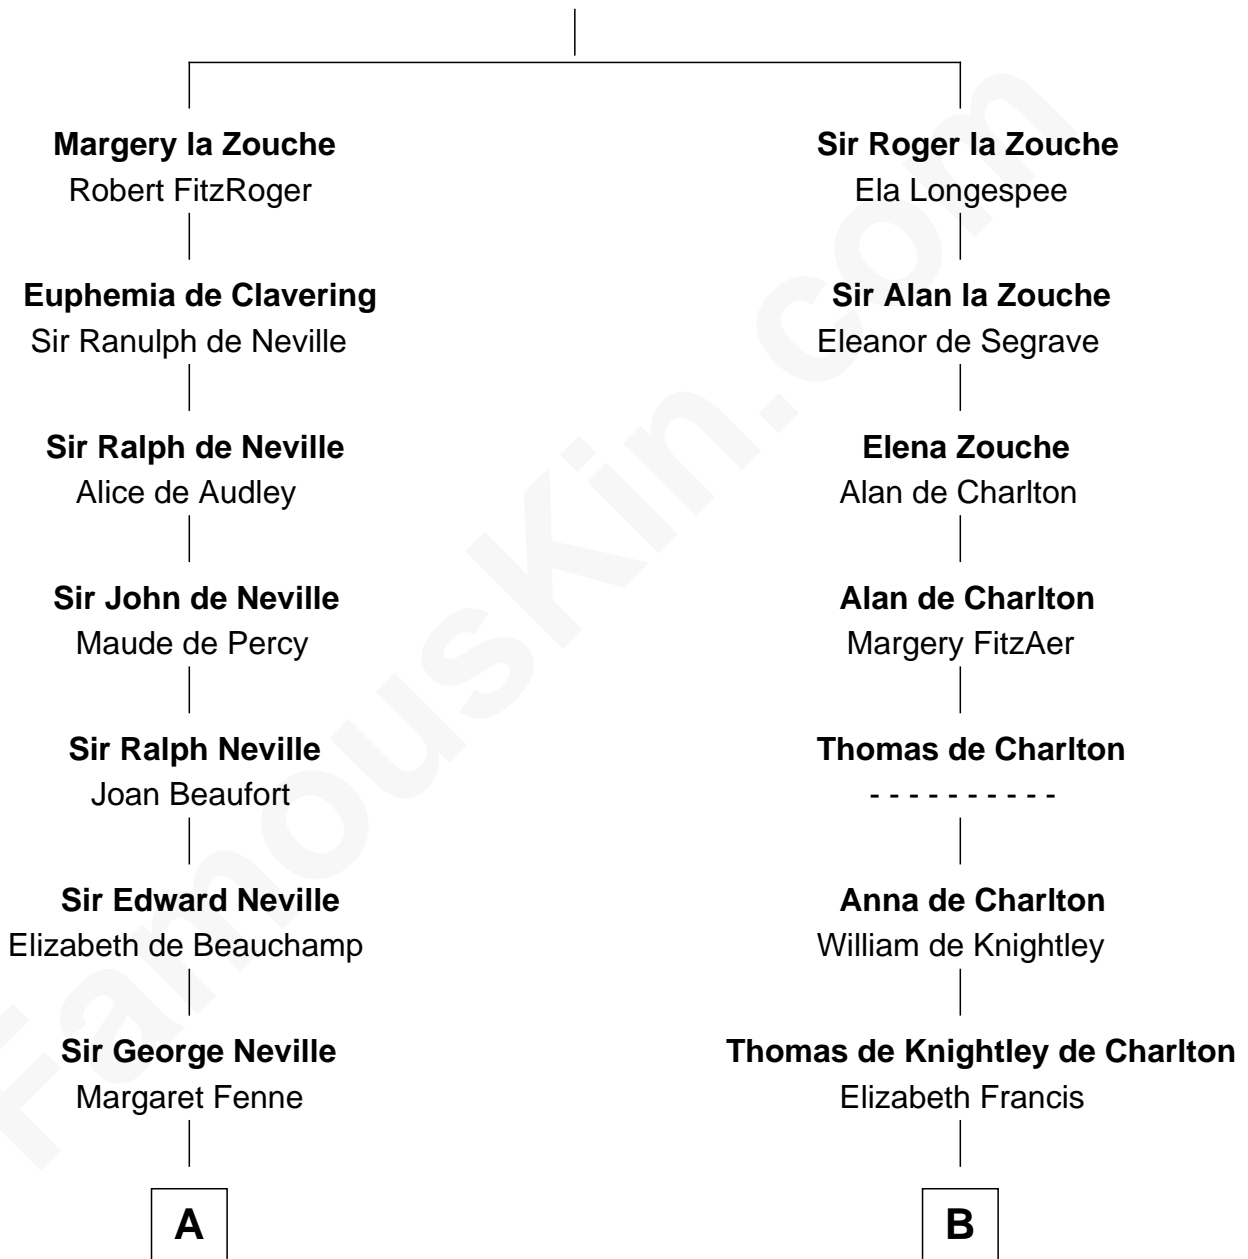

FamousKin.com

Relationship Chart of

John Carroll

Founder of Georgetown University

15th cousin 6 times removed of

Norman Rockwell

American Artist

Alan la Zouche

Ellen de Quincy

C

Rachel Darling

Runa Rockwell

Samuel Darling Rockwell

Orilla Janes Sherman

John William Rockwell

Phebe Boyce Waring