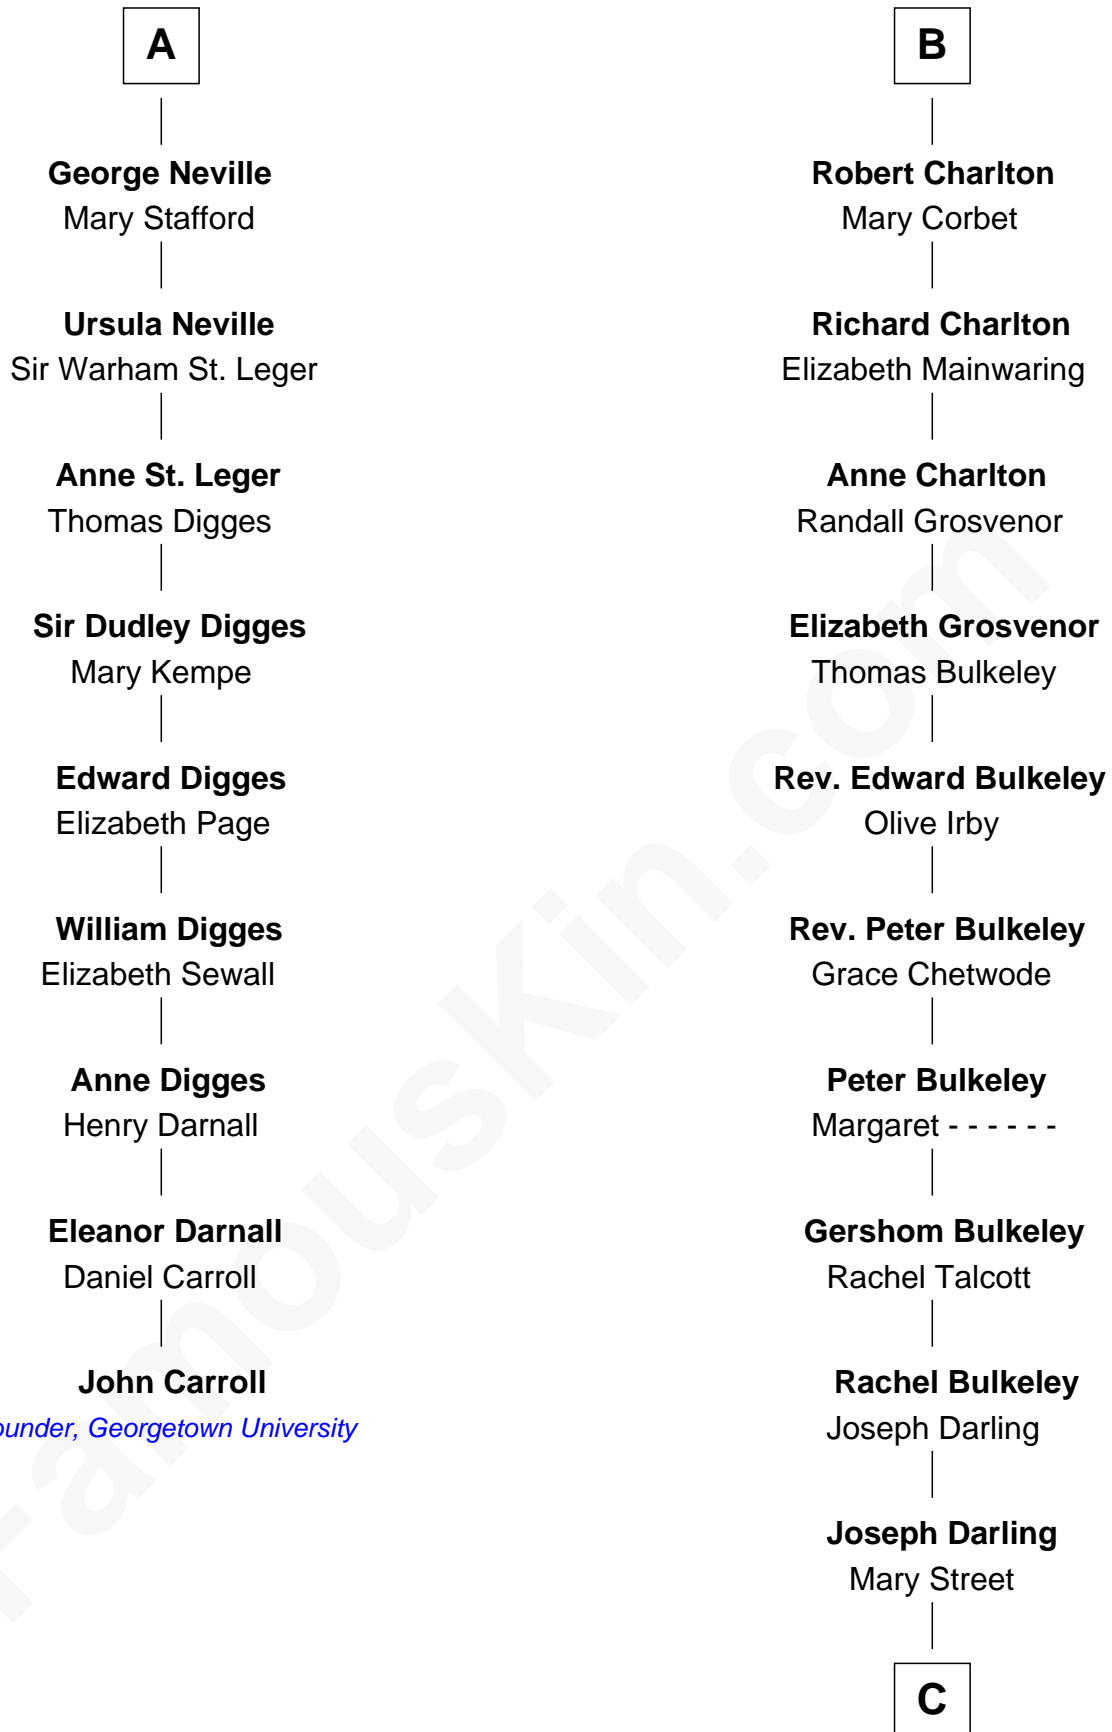

FamousKin.com

Relationship Chart of

John Carroll

Founder of Georgetown University

15th cousin 6 times removed of

Norman Rockwell

American Artist

Alan la Zouche

Ellen de Quincy

C

Rachel Darling

Runa Rockwell

Samuel Darling Rockwell

Orilla Janes Sherman

John William Rockwell

Phebe Boyce Waring