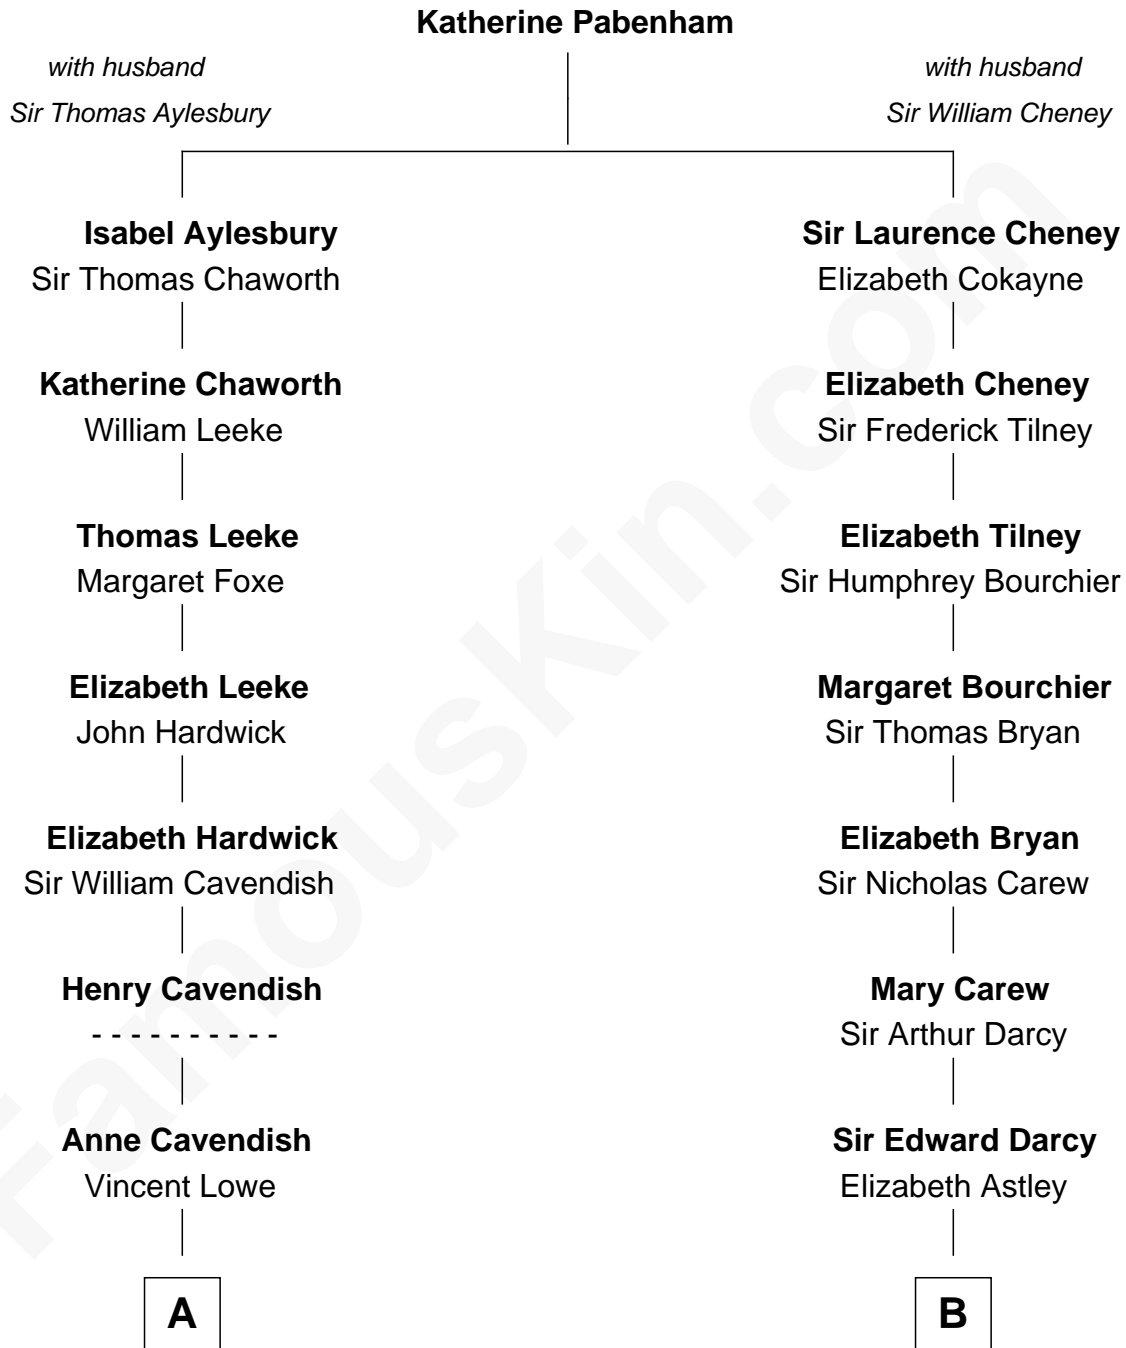

## Relationship Chart of

### John Carroll

Founder of Georgetown University

11th cousin 6 times removed of

**Norman Rockwell**

American Artist

**A**

**Jane Lowe**  
Col. Henry Sewall

**Elizabeth Sewall**  
William Digges