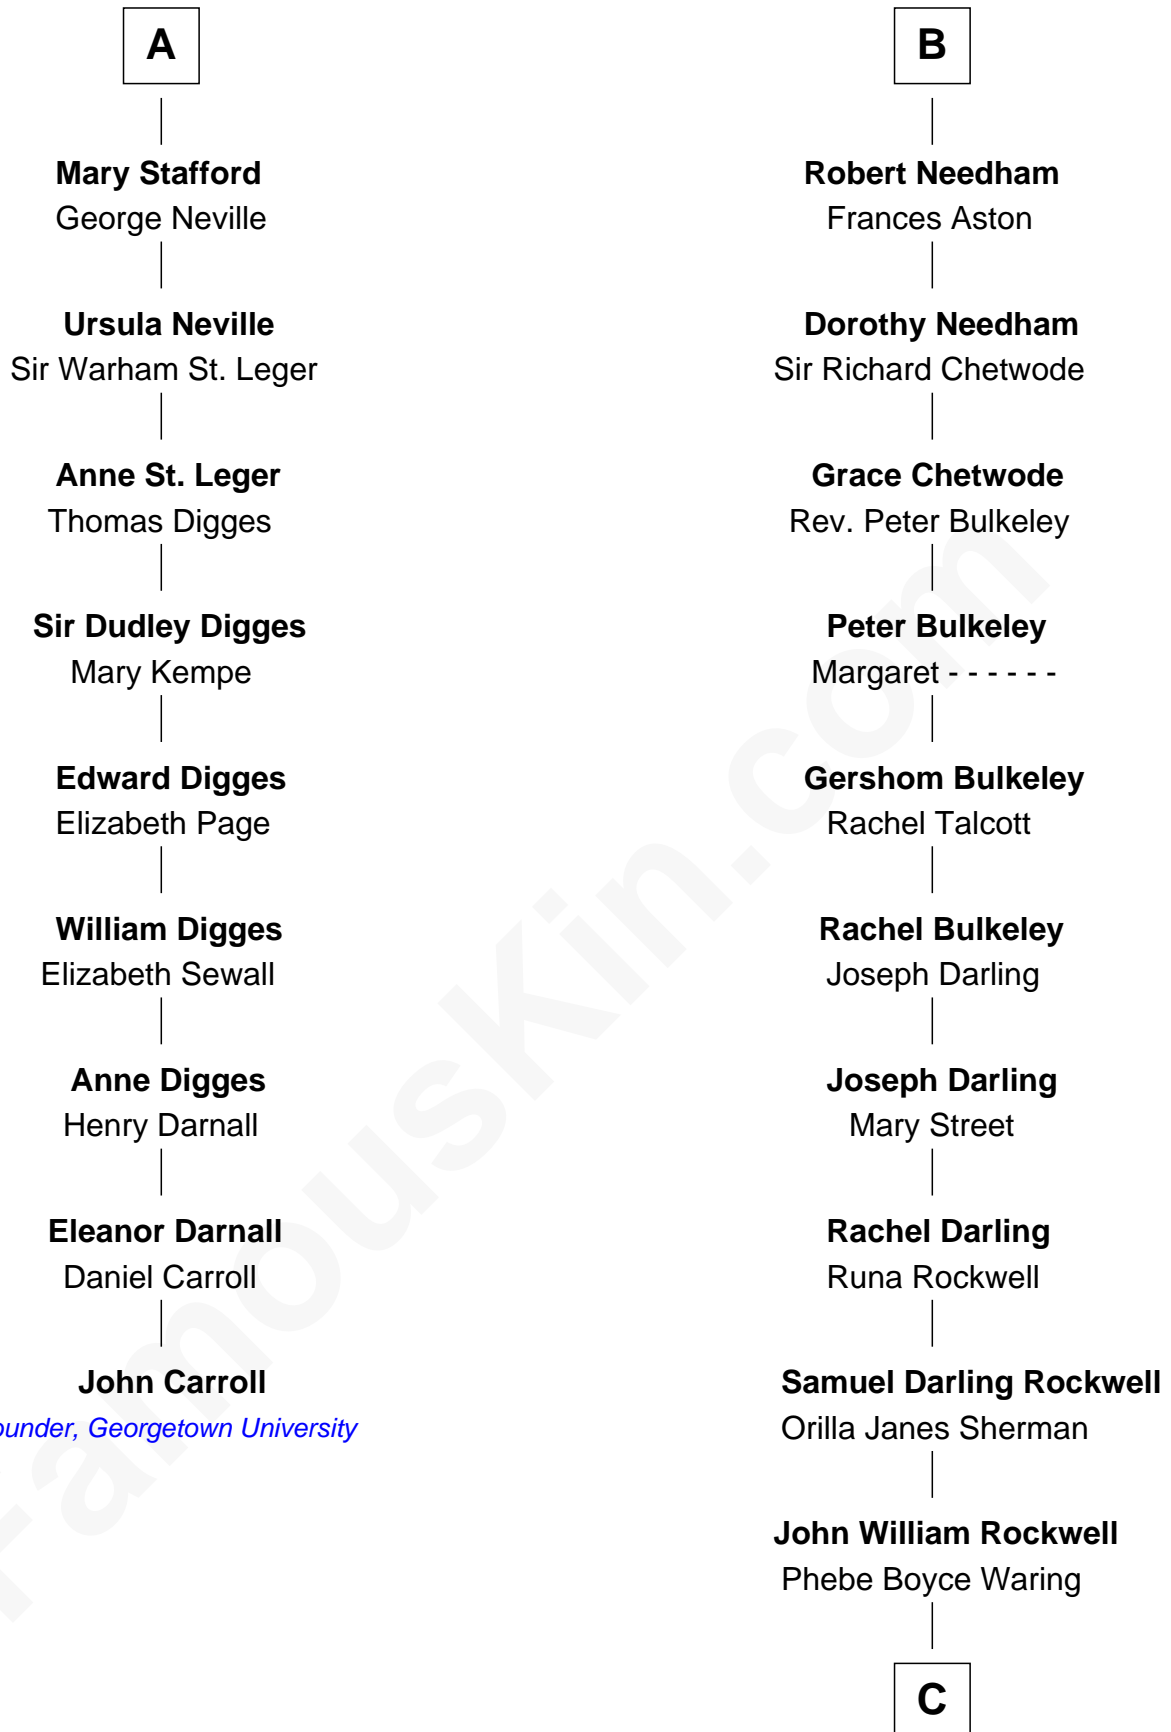

FamousKin.com

Relationship Chart of

John Carroll

Founder of Georgetown University

15th cousin 3 times removed of

Norman Rockwell

American Artist

C

|
Jarvis Waring Rockwell

Anne Mary Hill

|
Norman Rockwell

American Artist

FamousKin.com