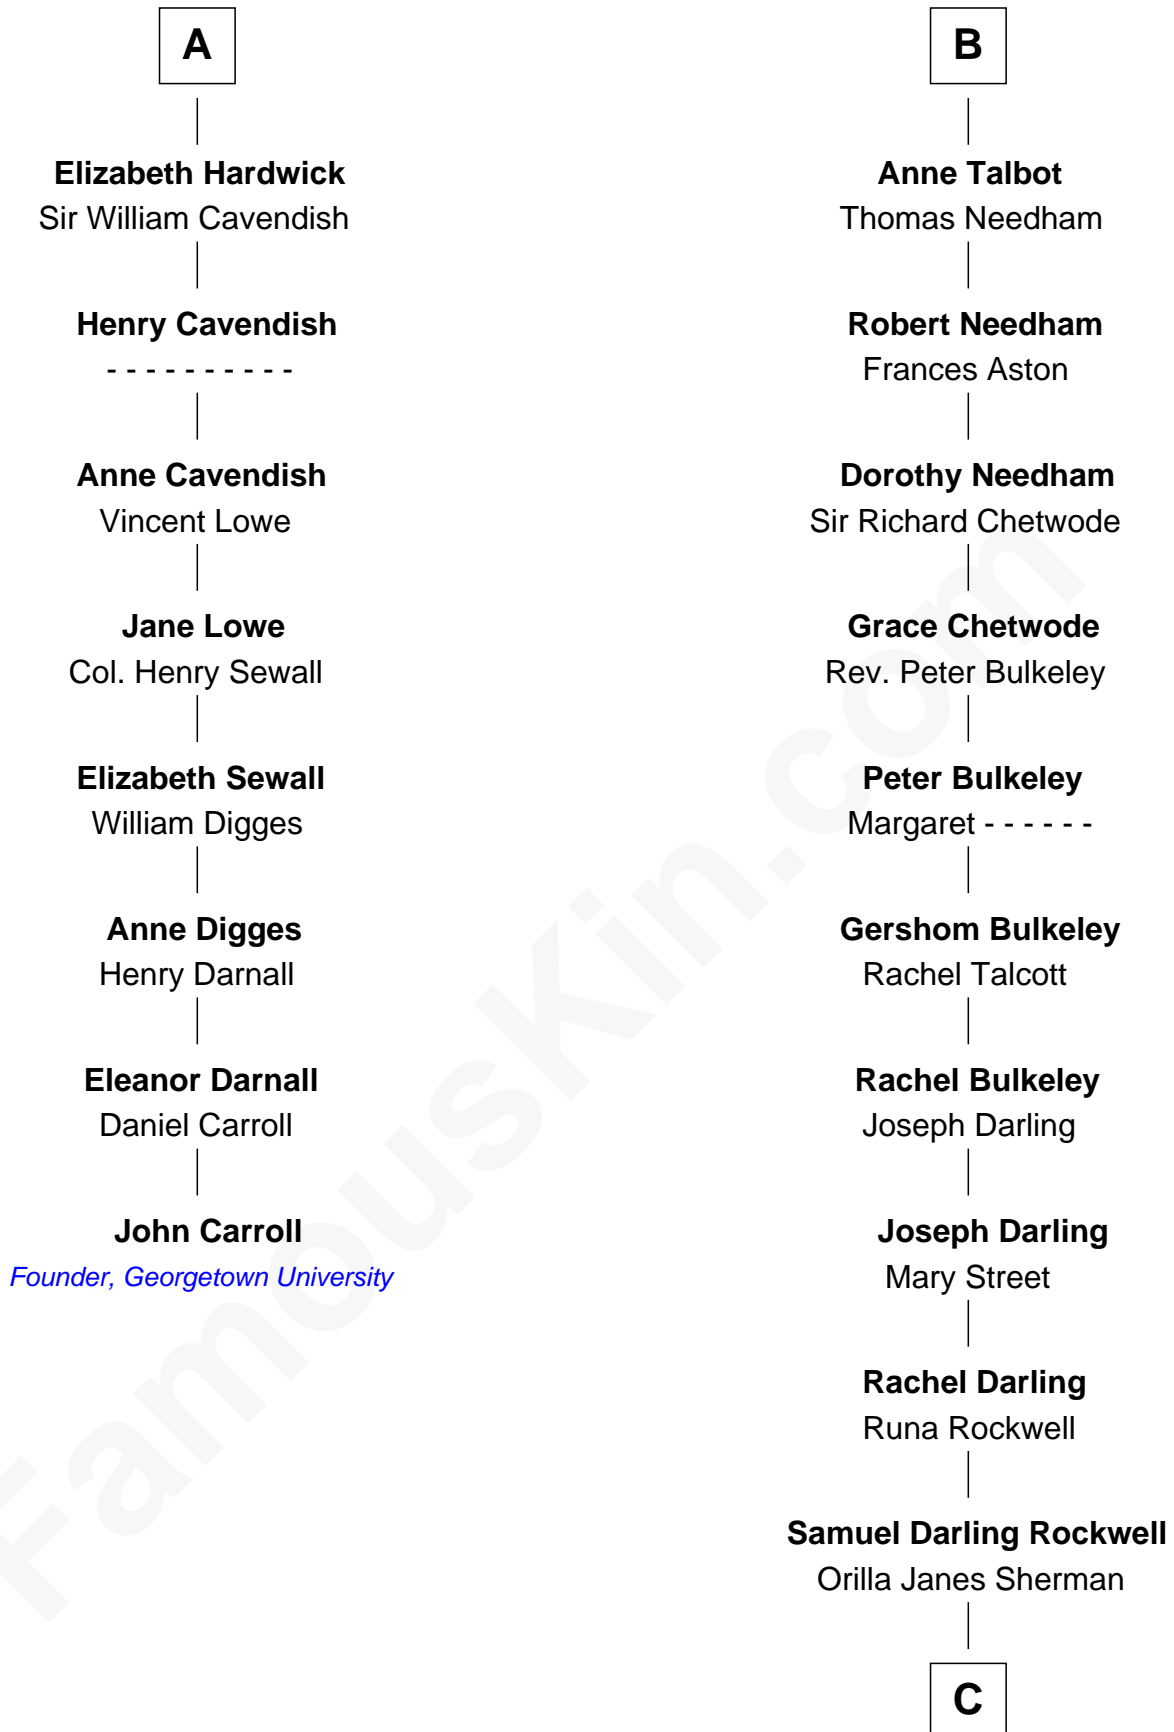

## Relationship Chart of

### John Carroll

Founder of Georgetown University

14th cousin 5 times removed of

### Norman Rockwell

American Artist

**Edmund Fitzalan**

Alice de Warenne

**C**

John William Rockwell

Phebe Boyce Waring

Jarvis Waring Rockwell

Anne Mary Hill

Norman Rockwell

*American Artist*

FamousKin.com