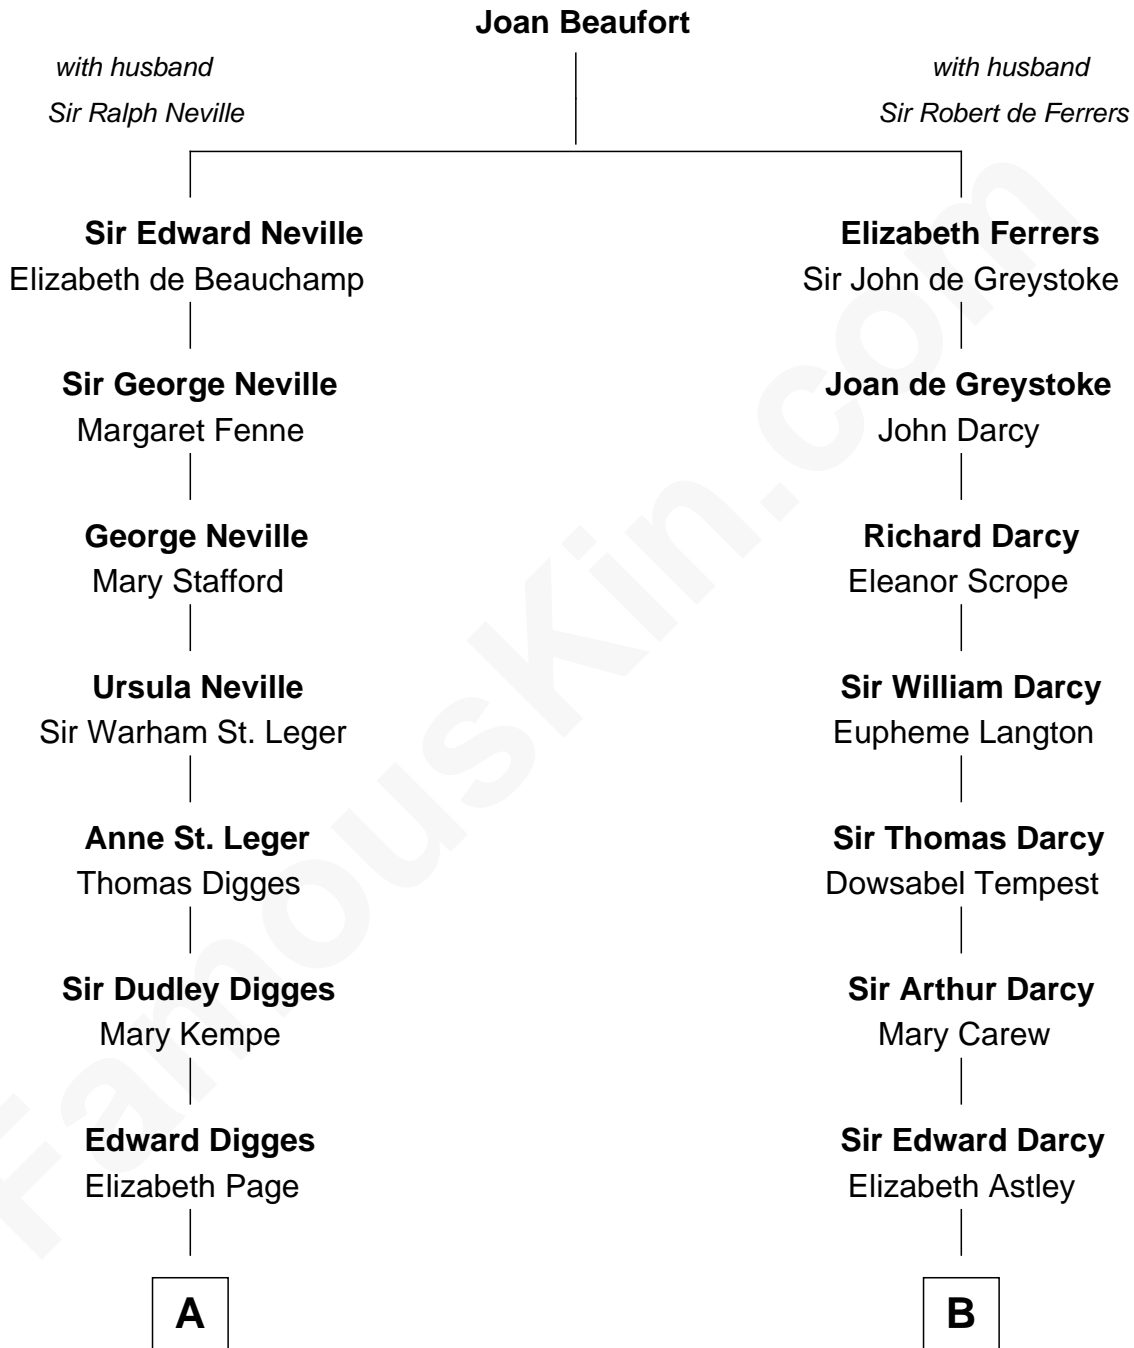

# FamousKin.com Relationship Chart of John Carroll

Founder of Georgetown University

10th cousin 7 times removed of

**Norman Rockwell**  
American Artist

**A**

**William Digges**  
Elizabeth Sewall

**Anne Digges**  
Henry Darnall

**Eleanor Darnall**  
Daniel Carroll

**John Carroll**  
*Founder, Georgetown University*

**B**

**Isabella Darcy**  
John Launce

**Mary Launce**  
Rev. John Sherman

**James Sherman**  
Mary Walker

**John Sherman**  
Abigail Stone