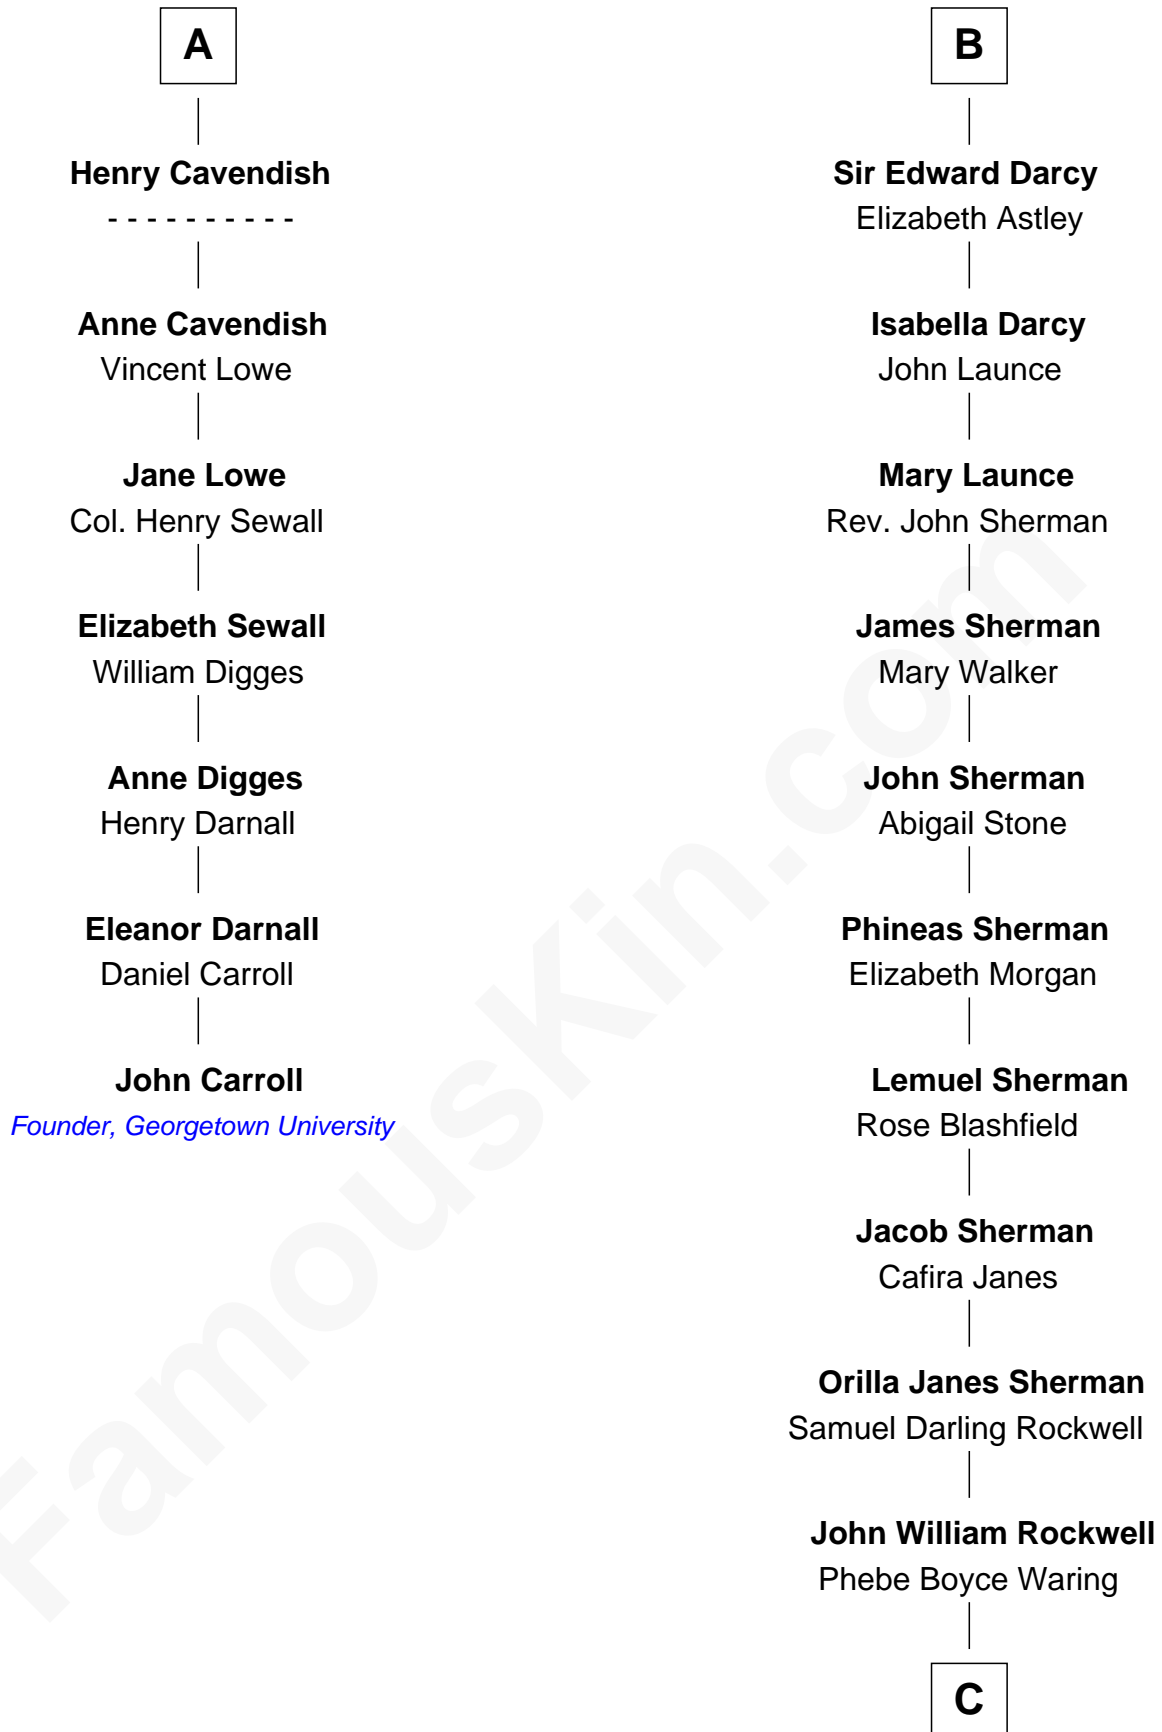

FamousKin.com Relationship Chart of

John Carroll

Founder of Georgetown University

13th cousin 5 times removed of

Norman Rockwell

American Artist

Sir Gilbert Talbot

Pernel le Boteler

C

—
Jarvis Waring Rockwell

Anne Mary Hill

—
Norman Rockwell

American Artist

FamousKin.com