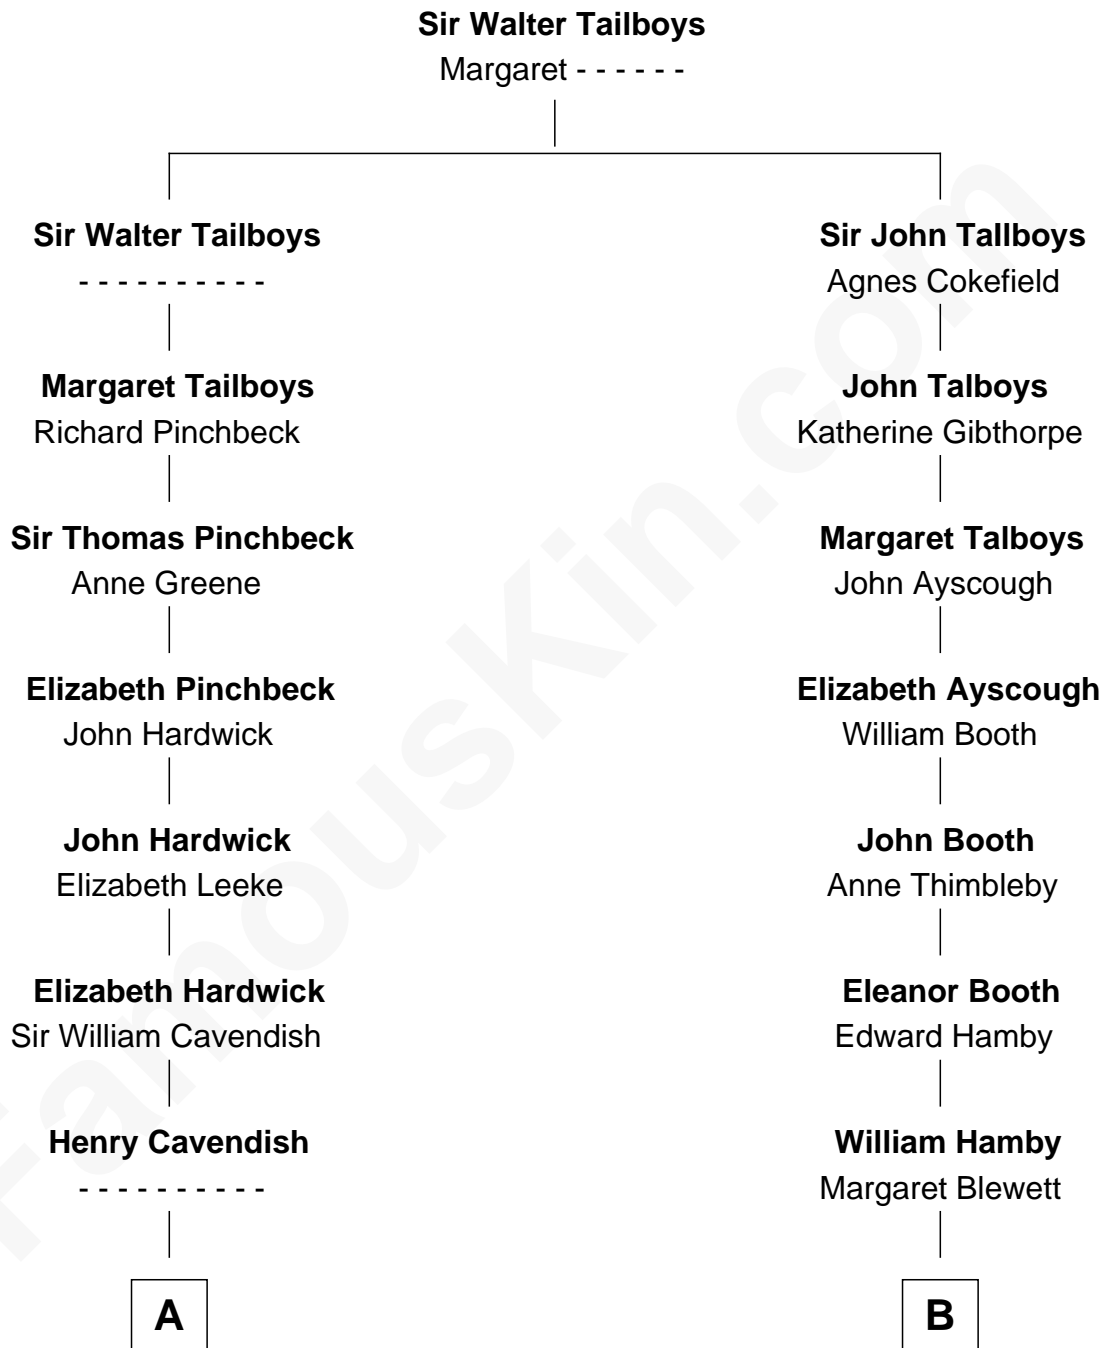

FamousKin.com

Relationship Chart of

John Carroll

Founder of Georgetown University

12th cousin 1 time removed of

Nicholas Gilman

Signer of the U.S. Constitution

A

Anne Cavendish

Vincent Lowe

Jane Lowe

Col. Henry Sewall

Elizabeth Sewall

William Digges

Anne Digges

Henry Darnall