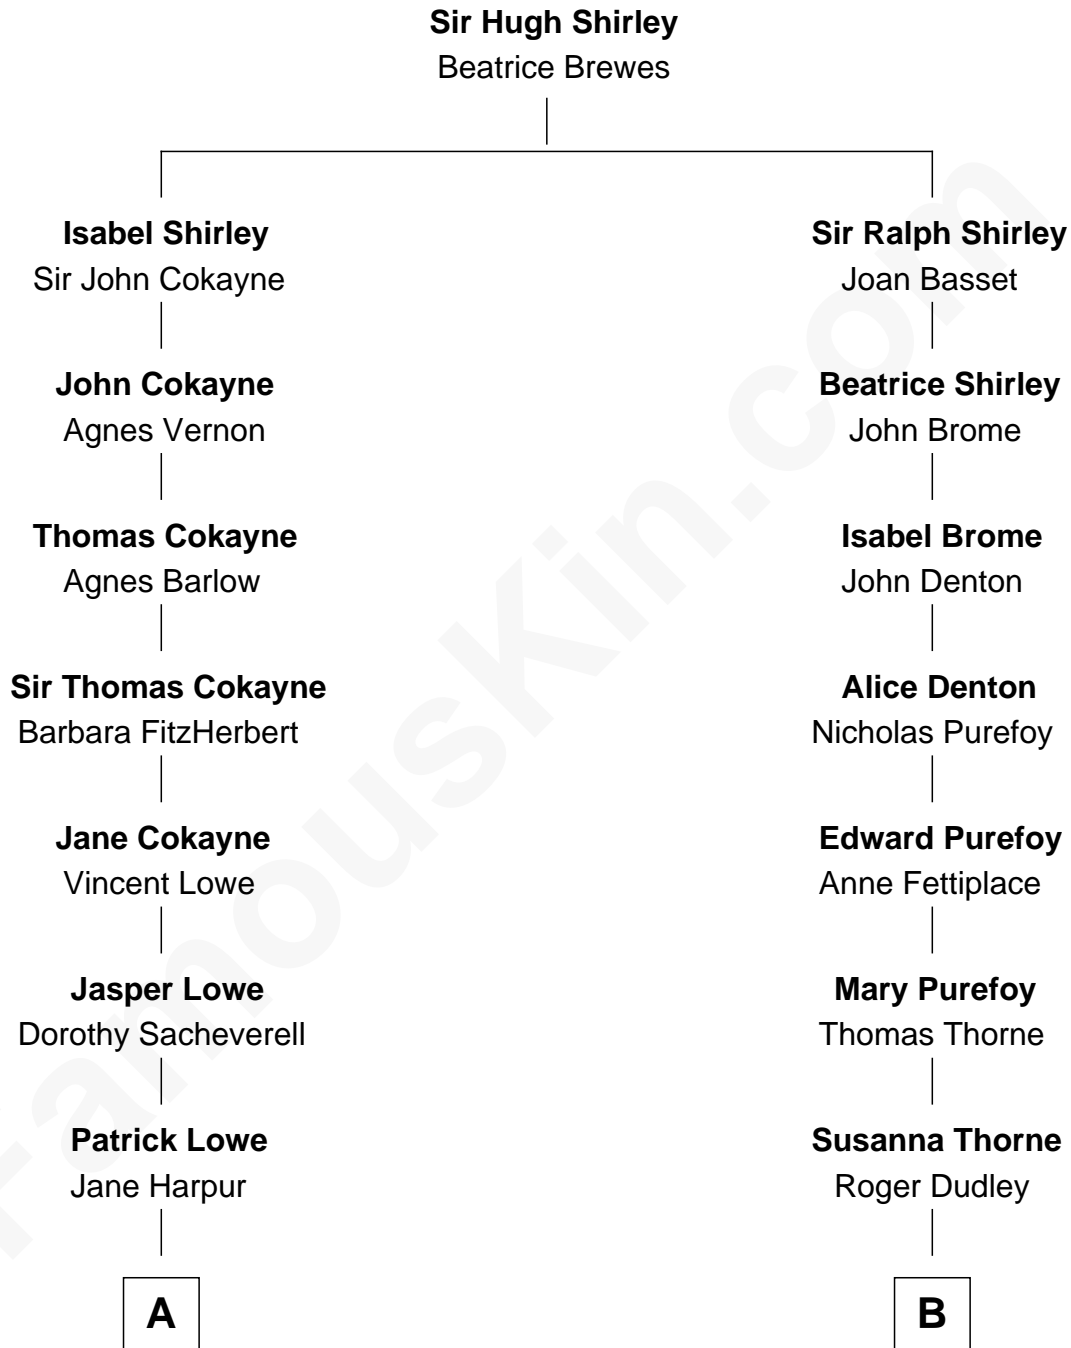

FamousKin.com

Relationship Chart of

John Carroll

Founder of Georgetown University

12th cousin 1 time removed of

Nicholas Gilman

Signer of the U.S. Constitution

A

Vincent Lowe
Anne Cavendish

Jane Lowe
Col. Henry Sewall

Elizabeth Sewall
William Digges

Anne Digges
Henry Darnall

Eleanor Darnall
Daniel Carroll

John Carroll
Founder, Georgetown University

B

Gov. Thomas Dudley
Dorothy York