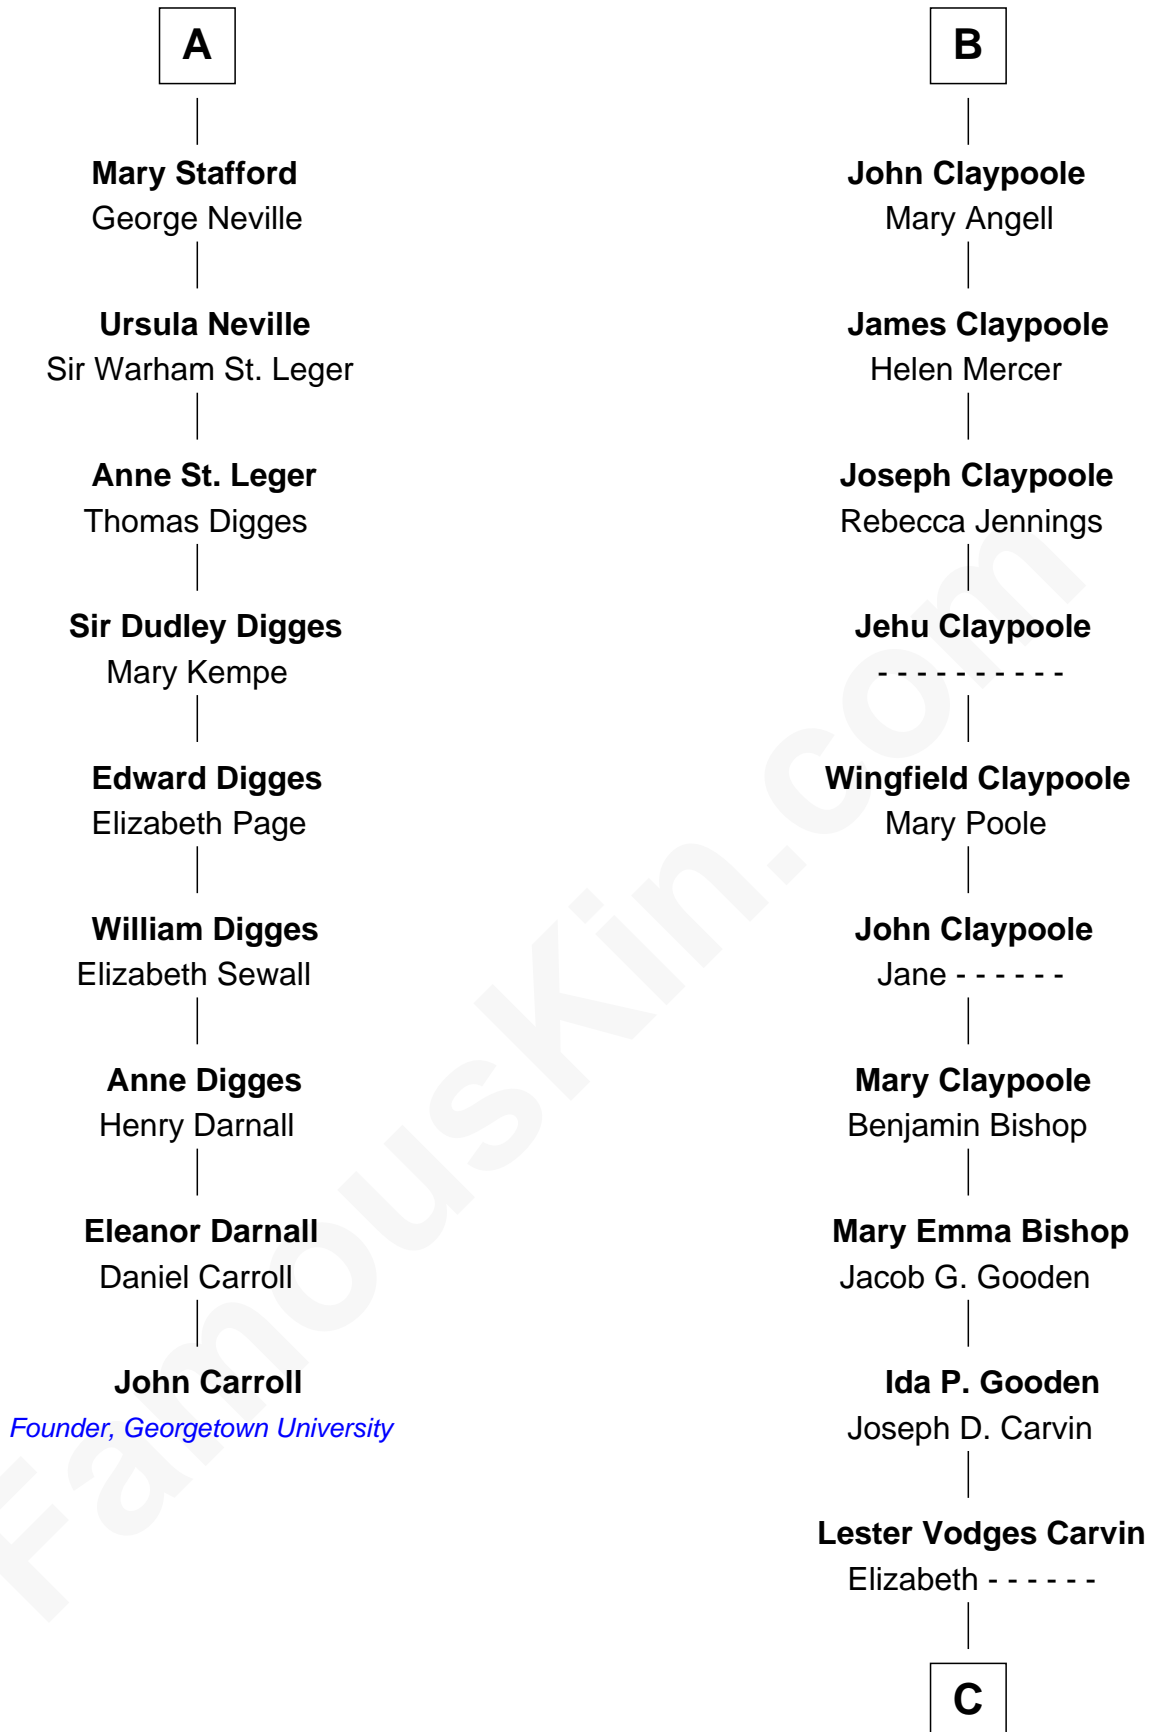

FamousKin.com Relationship Chart of

John Carroll

Founder of Georgetown University

15th cousin 3 times removed of

Valerie Bertinelli

Television Actress

Elizabeth de Badlesmere

with husband
Sir Edmund Mortimer

with husband
Sir William de Bohun

Sir Roger de Mortimer
Philippa de Montagu

Elizabeth de Bohun
Sir Richard Fitzalan

Edmund Mortimer
Philippa Plantagenet

Elizabeth Fitzalan
Sir Robert Goushill

Elizabeth Mortimer
Sir Henry Percy

Elizabeth Goushill
Sir Robert Wingfield

Sir Henry Percy
Eleanor Neville

Sir Henry Wingfield
Elizabeth Rookes

Sir Henry Percy
Eleanor Poynings

Robert Wingfield
Margery Quarles

Henry Percy
Maud Herbert

Robert Wingfield
Elizabeth Cecil

Eleanor Percy
Edward Stafford

Dorothy Wingfield
Adam Claypoole

A

B

C

Nancy L. Carvin
Andrew Francis Bertinelli

Valerie Bertinelli
Television Actress

FamousKin.com