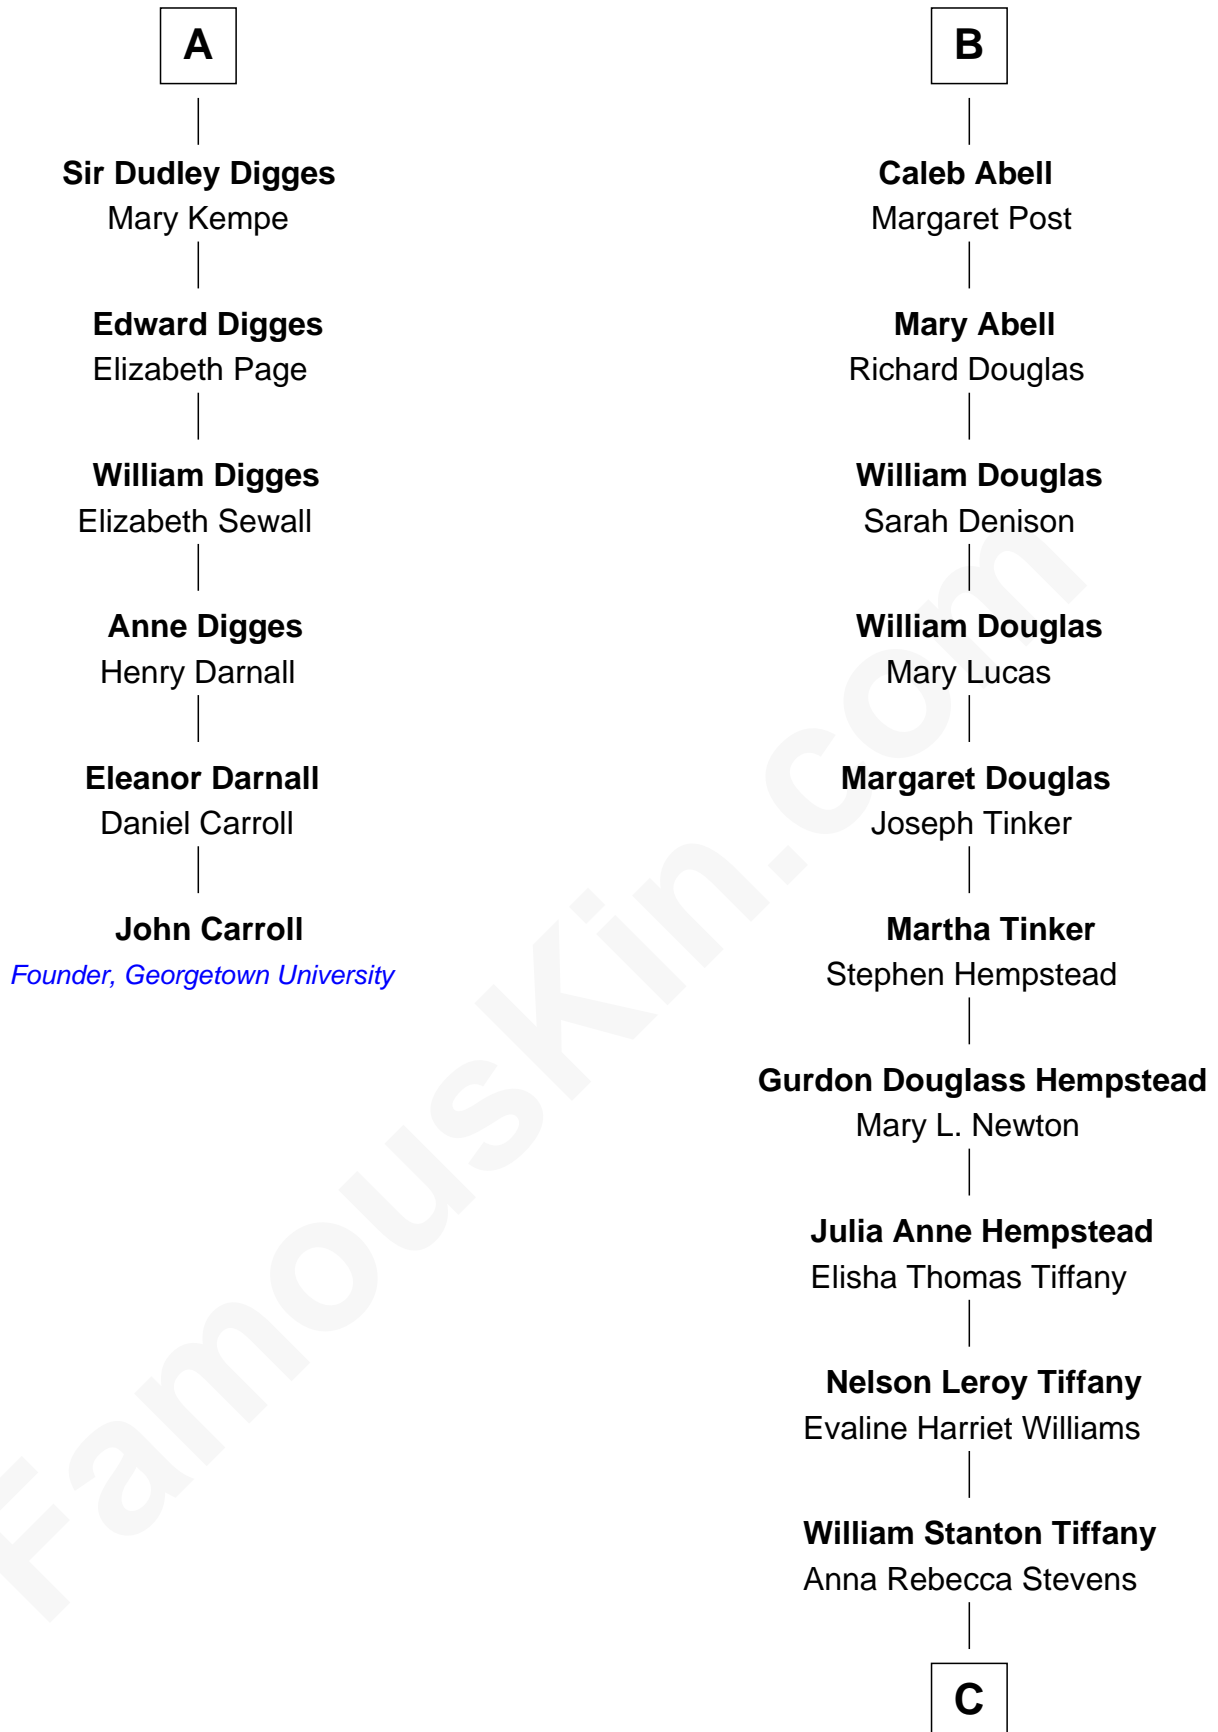

# FamousKin.com Relationship Chart of

**John Carroll**

*Founder of Georgetown University*

12th cousin 6 times removed of

**Richard Gere**

*Movie Actor*

**Sir John Berkeley**  
Elizabeth Betteshorne

**Eleanor Berkeley**  
Sir Richard Poynings

**Eleanor Poynings**  
Sir Henry Percy

**Henry Percy**  
Maud Herbert

**Eleanor Percy**  
Edward Stafford

**Mary Stafford**  
George Neville

**Ursula Neville**  
Sir Warham St. Leger

**Anne St. Leger**  
Thomas Digges

**A**

**Elizabeth Berkeley**  
Sir John Sutton

**Jane Sutton**  
Thomas Mainwaring

**Cecily Mainwaring**  
John Cotton

**Sir George Cotton**  
Mary Onley

**Richard Cotton**  
Mary Mainwaring

**Frances Cotton**  
George Abell

**Robert Abell**  
Joanna - - - - -

**B**

**C**

**Doris Anna Tiffany  
Homer George Gere**

**Richard Gere**  
*Movie Actor*

FamousKin.com