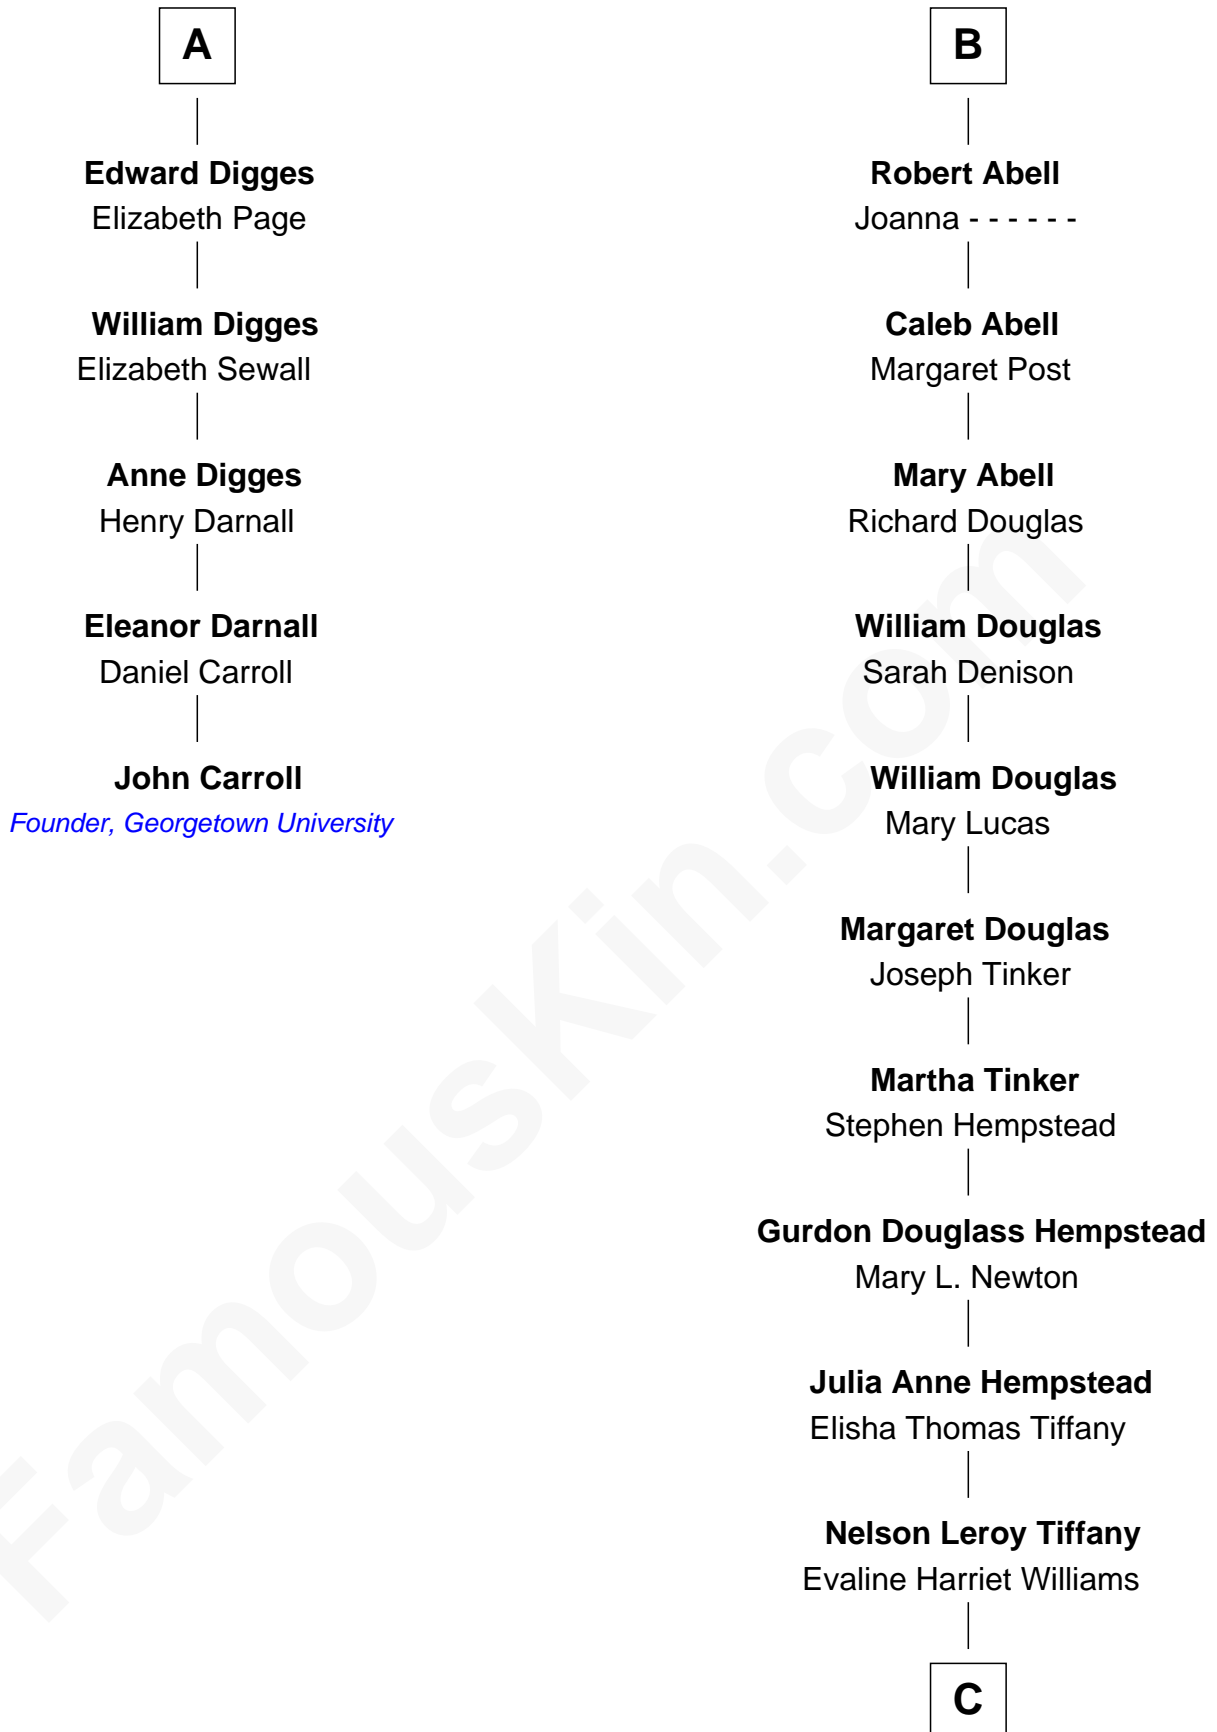

# FamousKin.com Relationship Chart of

**John Carroll**

*Founder of Georgetown University*

11th cousin 8 times removed of

**Richard Gere**

*Movie Actor*

**Sir Walter Devereux**

Elizabeth Merbery

Anne Ferrers

**Elizabeth Devereux**

Sir Richard Corbet

**Sir Robert Corbet**

Elizabeth Vernon

**Dorothy Corbet**

Sir Richard Mainwaring

**Sir Arthur Mainwaring**

Margaret Mainwaring

**Mary Mainwaring**

Richard Cotton

**Frances Cotton**

George Abell

**B**

**C**

**William Stanton Tiffany**  
Anna Rebecca Stevens