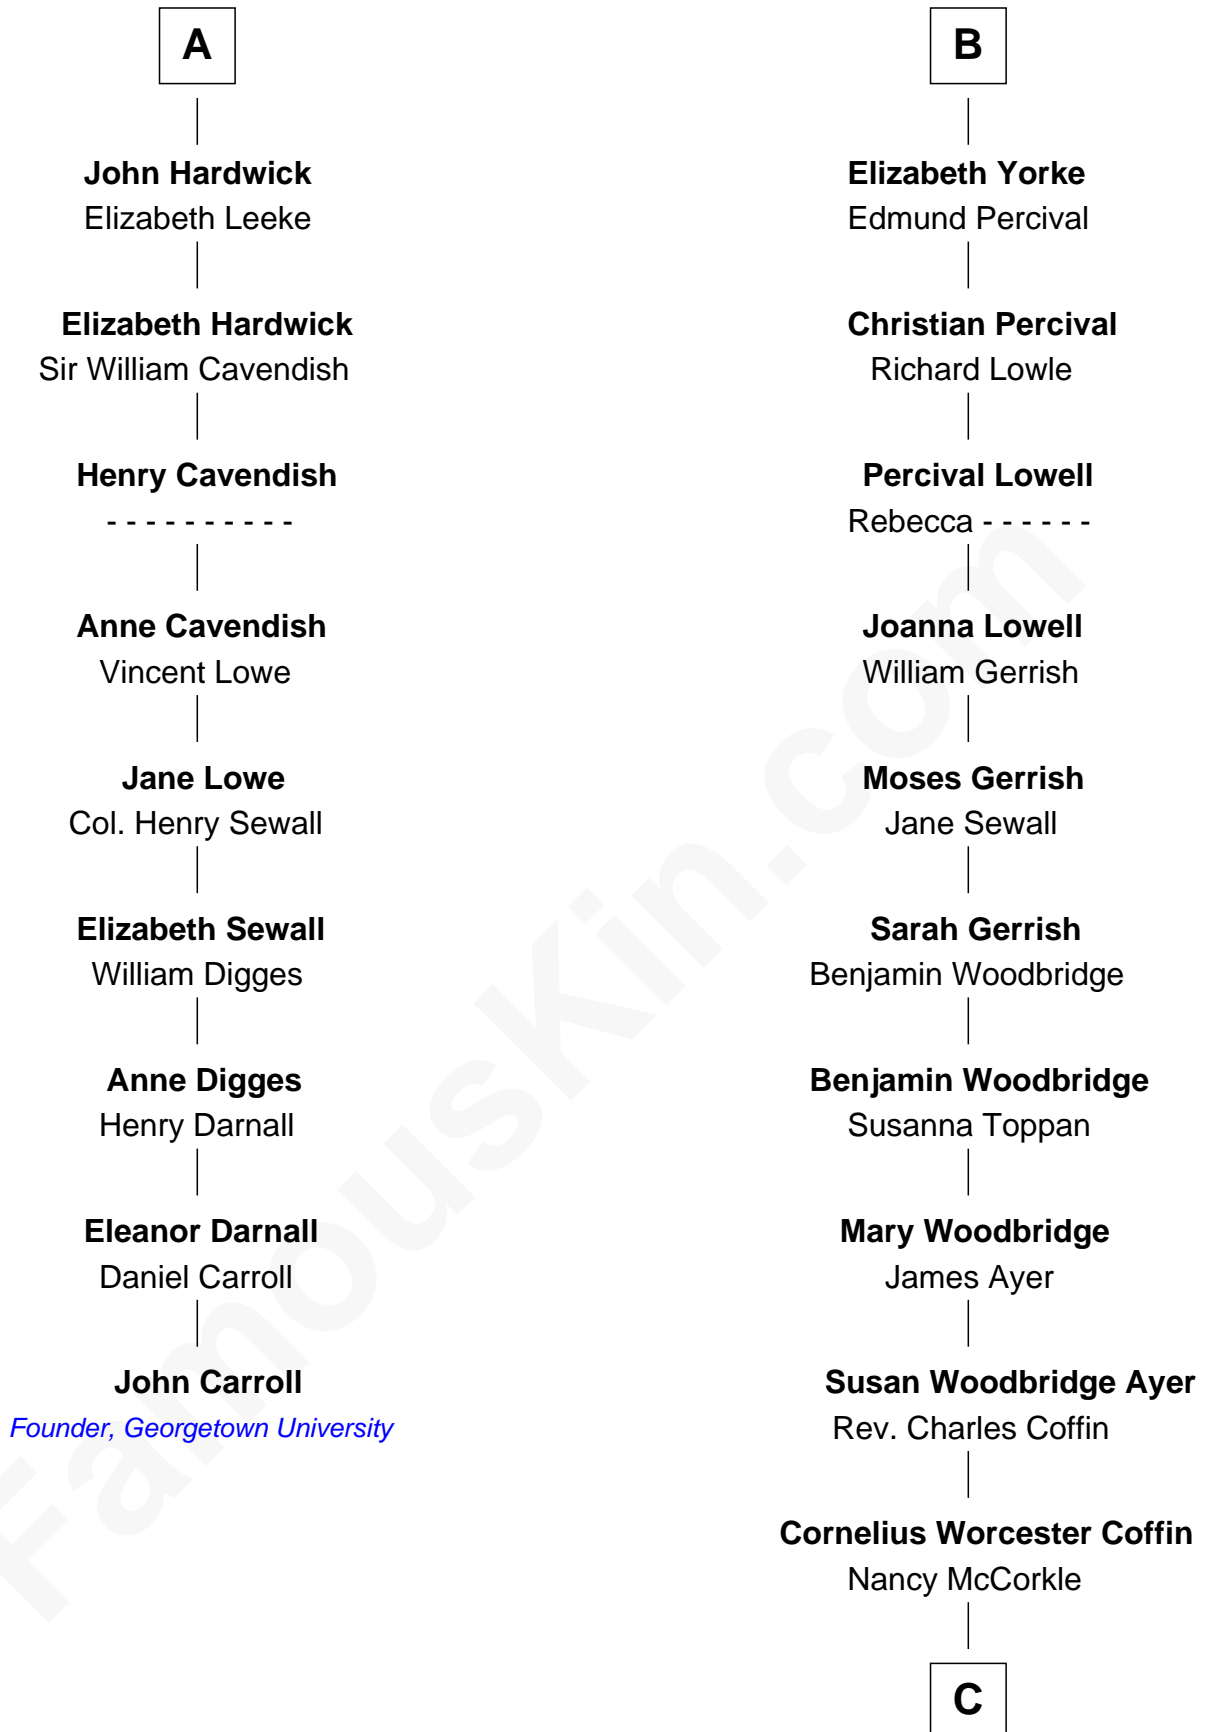

FamousKin.com

Relationship Chart of

John Carroll

Founder of Georgetown University

15th cousin 4 times removed of

Tennessee Williams

Author of *A Streetcar Named Desire*

Humphrey de Bohun

Elizabeth Plantagenet

Eleanor de Bohun

Sir James le Boteler

Pernel le Boteler

Sir Gilbert Talbot

Sir Richard Talbot

Ankaret le Strange

Mary Talbot

Sir James Luttrell

Elizabeth Courtnay

Sir Hugh Luttrell

Margaret Hill

Eleanor Luttrell

Roger Yorke

B

C