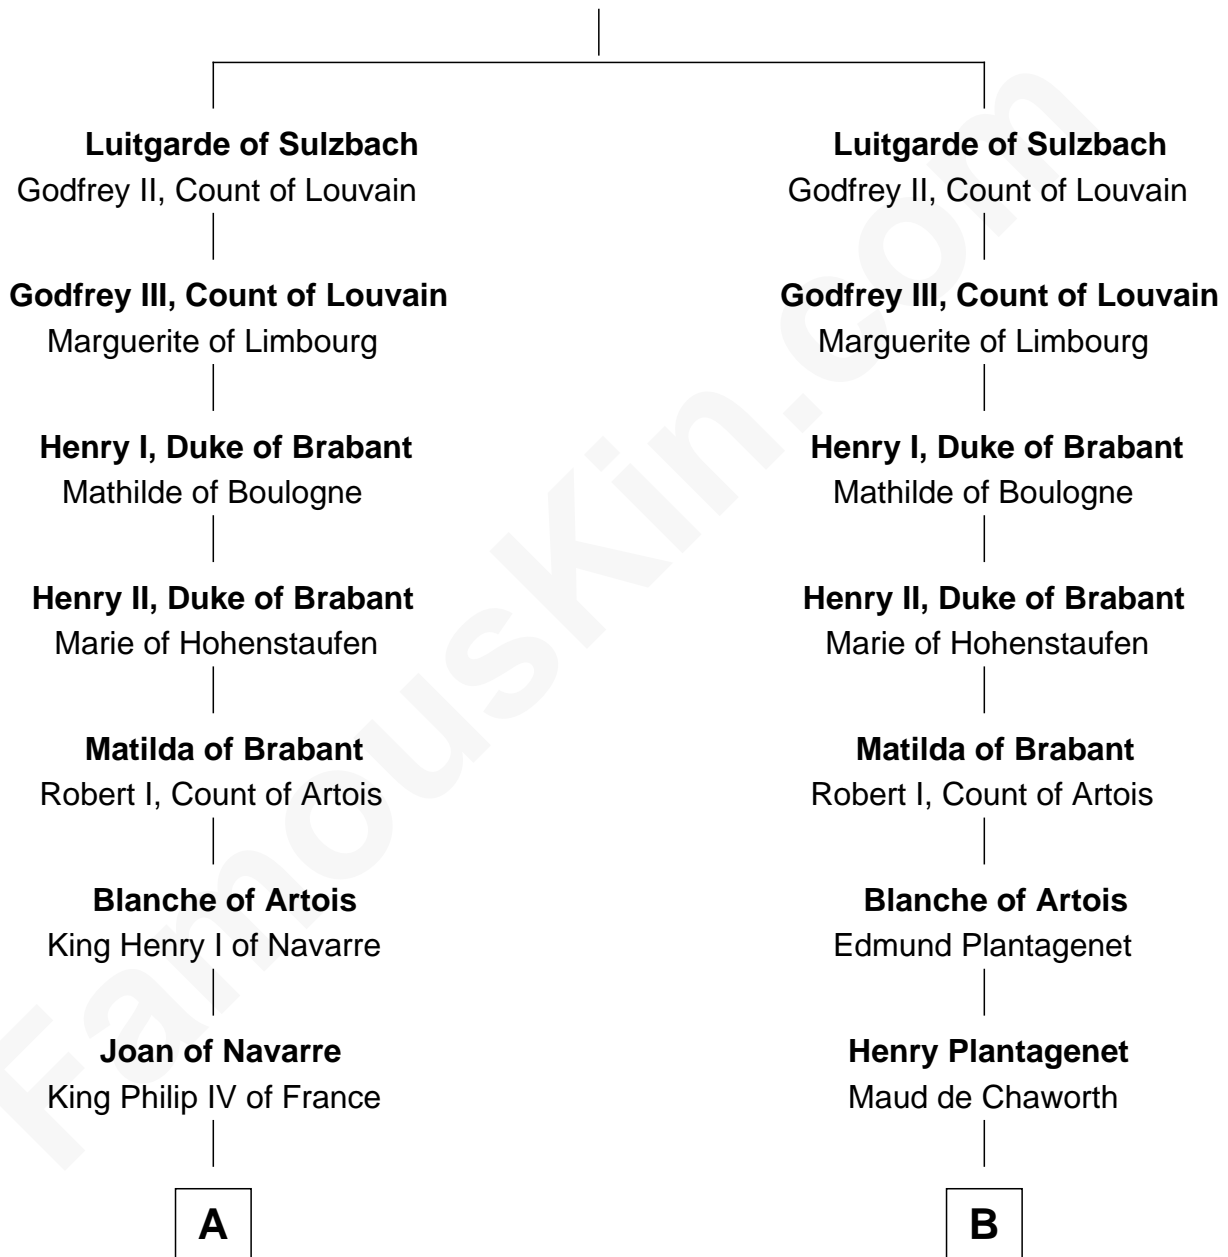

FamousKin.com

Relationship Chart of

John Carroll

Founder of Georgetown University

18th cousin 3 times removed of

Thomas Bradbury

(c1610/11 - 1694/5) Great Migration Immigrant 1635

Berengar II of Sulzbach

C

Edward Digges
Elizabeth Page

William Digges
Elizabeth Sewall

Anne Digges
Henry Darnall

Eleanor Darnall
Daniel Carroll

John Carroll
Founder, Georgetown University

D

Elizabeth Whitgift
Wymond Bradbury

Thomas Bradbury
Great Migration Immigrant 1635

FamousKin.com