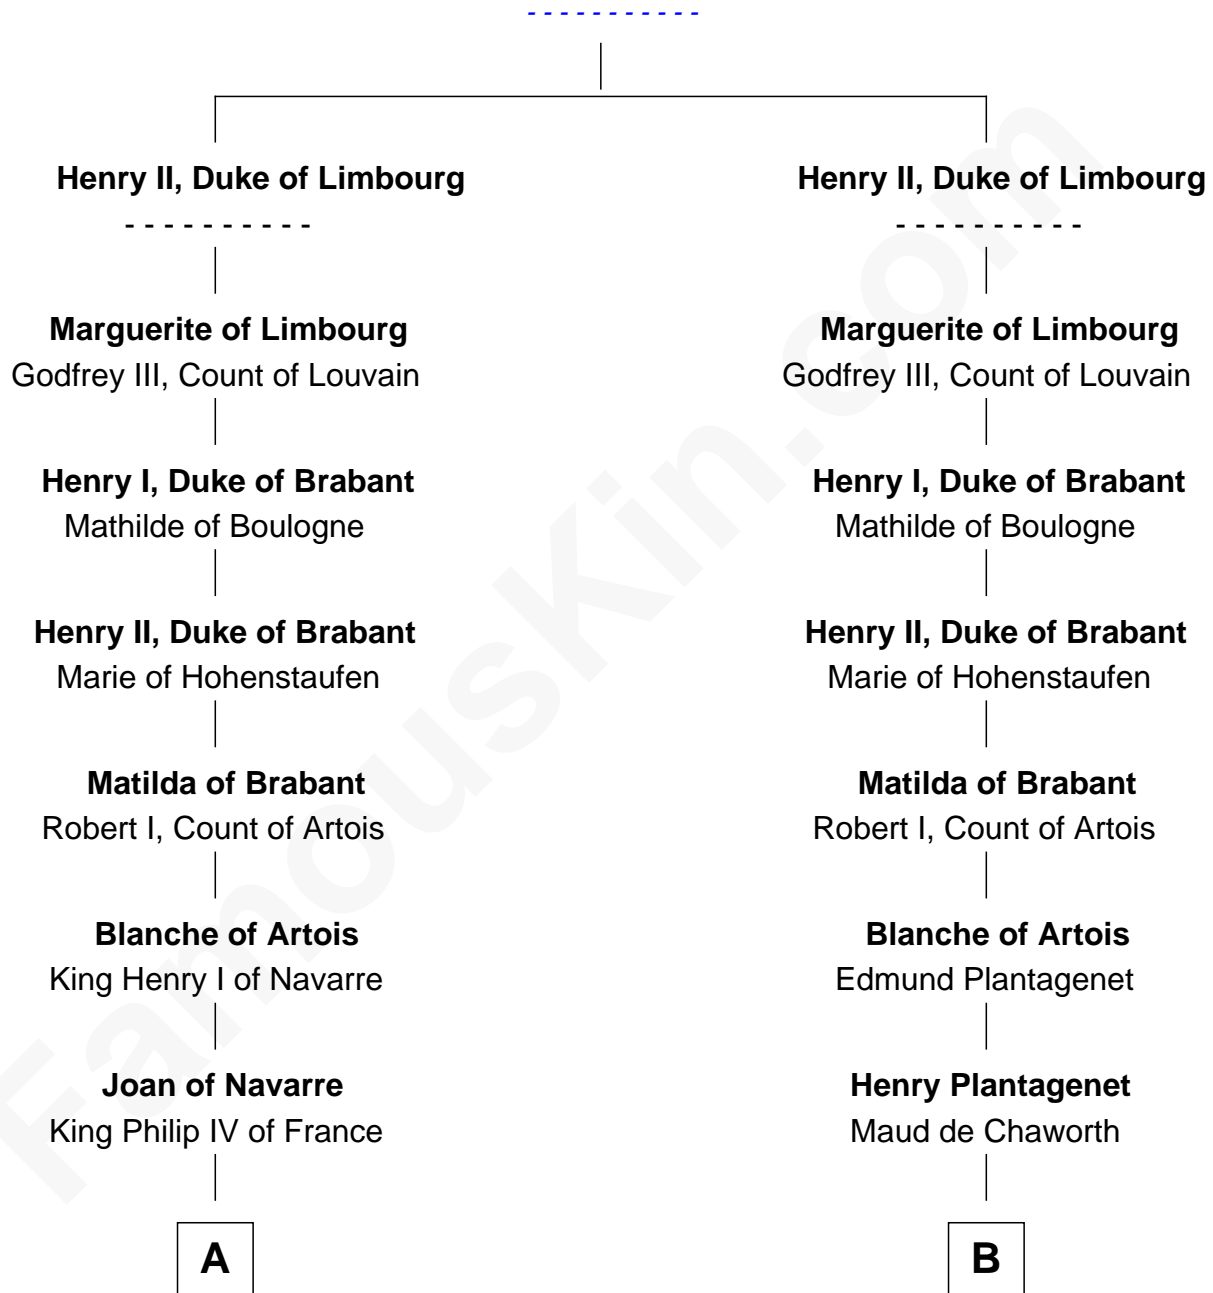

FamousKin.com

Relationship Chart of

John Carroll

Founder of Georgetown University

18th cousin 3 times removed of

Thomas Bradbury

(c1610/11 - 1694/5) Great Migration Immigrant 1635

Waleran, Duke of Lower Lorraine

C

Edward Digges
Elizabeth Page

William Digges
Elizabeth Sewall

Anne Digges
Henry Darnall

Eleanor Darnall
Daniel Carroll

John Carroll
Founder, Georgetown University

D

Elizabeth Whitgift
Wymond Bradbury

Thomas Bradbury
Great Migration Immigrant 1635