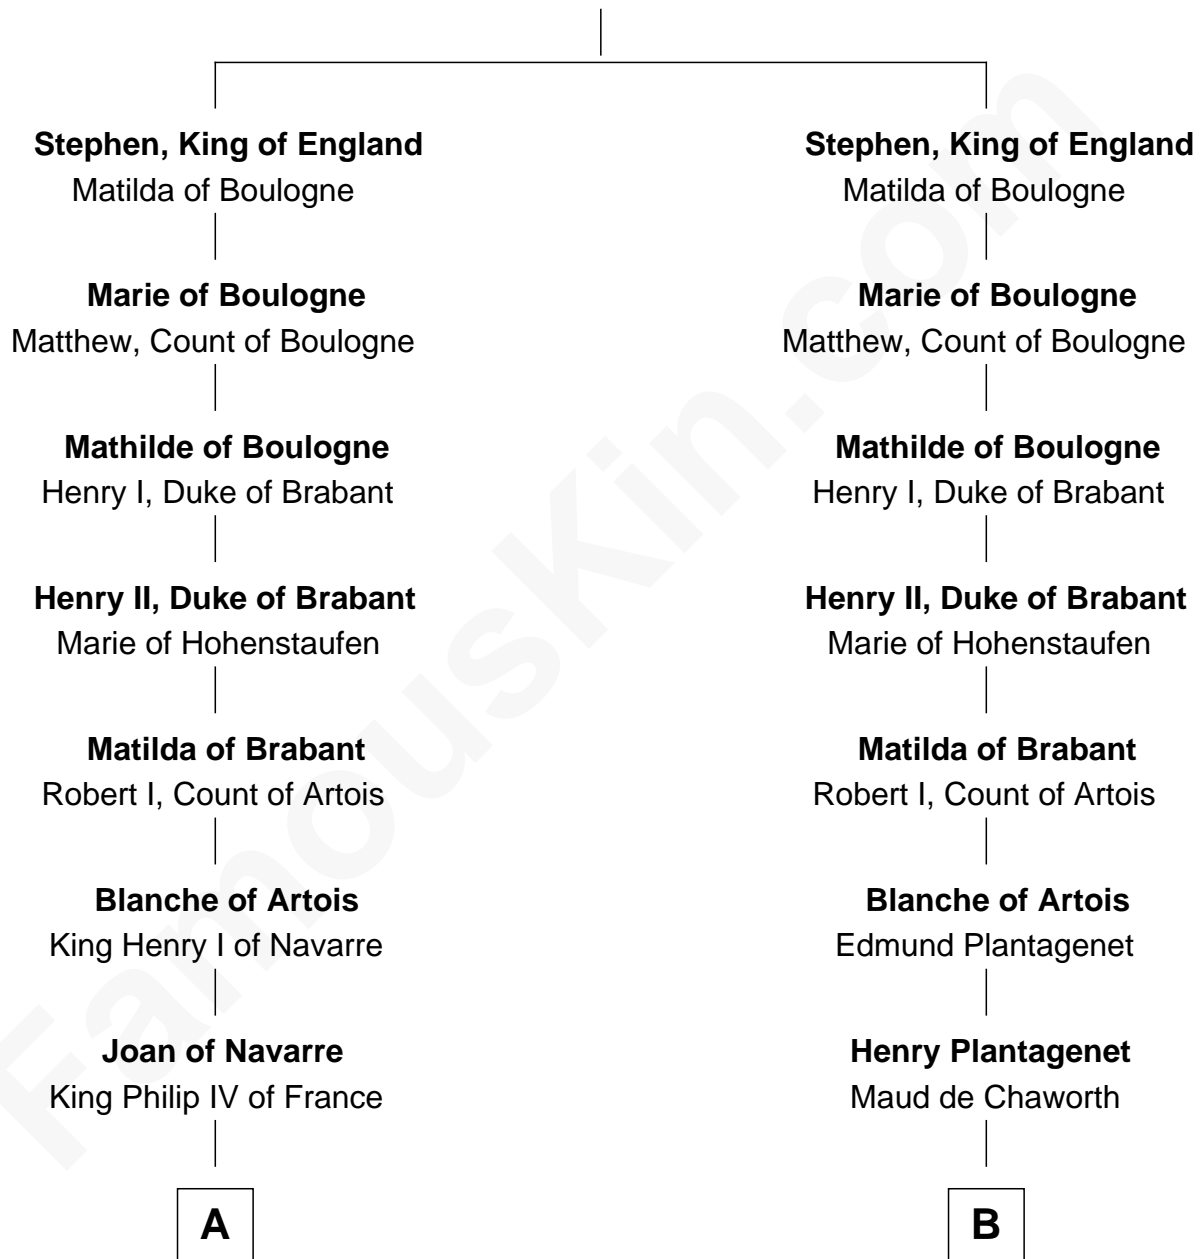

FamousKin.com

Relationship Chart of

John Carroll

Founder of Georgetown University

18th cousin 3 times removed of

Thomas Bradbury

(c1610/11 - 1694/5) Great Migration Immigrant 1635

Stephen II Henry, Count of Blois

Adela of Normandy

C

Edward Digges
Elizabeth Page

William Digges
Elizabeth Sewall

Anne Digges
Henry Darnall

Eleanor Darnall
Daniel Carroll

John Carroll
Founder, Georgetown University

D

Elizabeth Whitgift
Wymond Bradbury

Thomas Bradbury
Great Migration Immigrant 1635