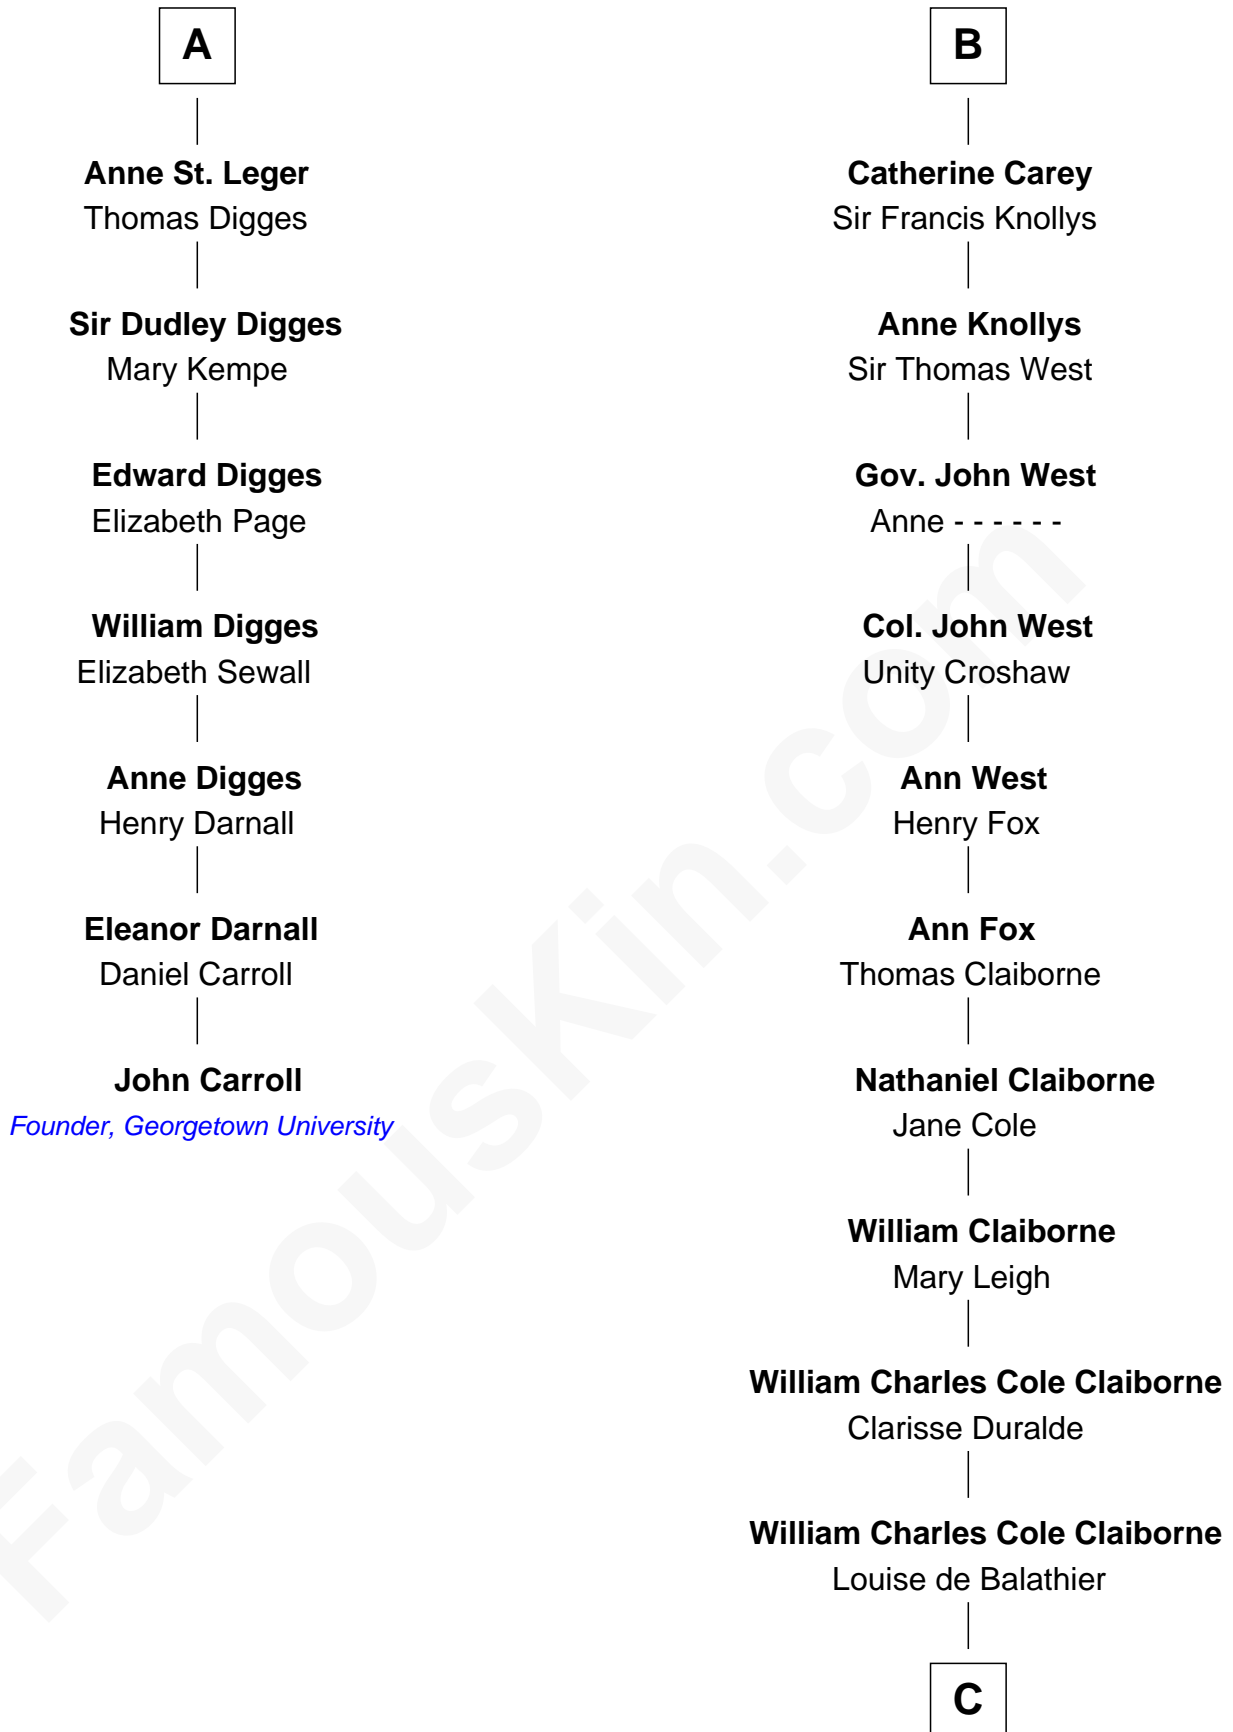

# FamousKin.com Relationship Chart of

**John Carroll**

*Founder of Georgetown University*

13th cousin 6 times removed of

**Liz Claiborne**

*Fashion Designer and Founder of Liz Claiborne Inc.*

**C**

—  
**Fernand Claiborne**  
Marie Louise Villeré

—  
**Omer Villere Claiborne**  
Carolyn Louise Fenner

—  
**Liz Claiborne**  
*Found of Liz Claiborne Inc.*

FamousKin.com