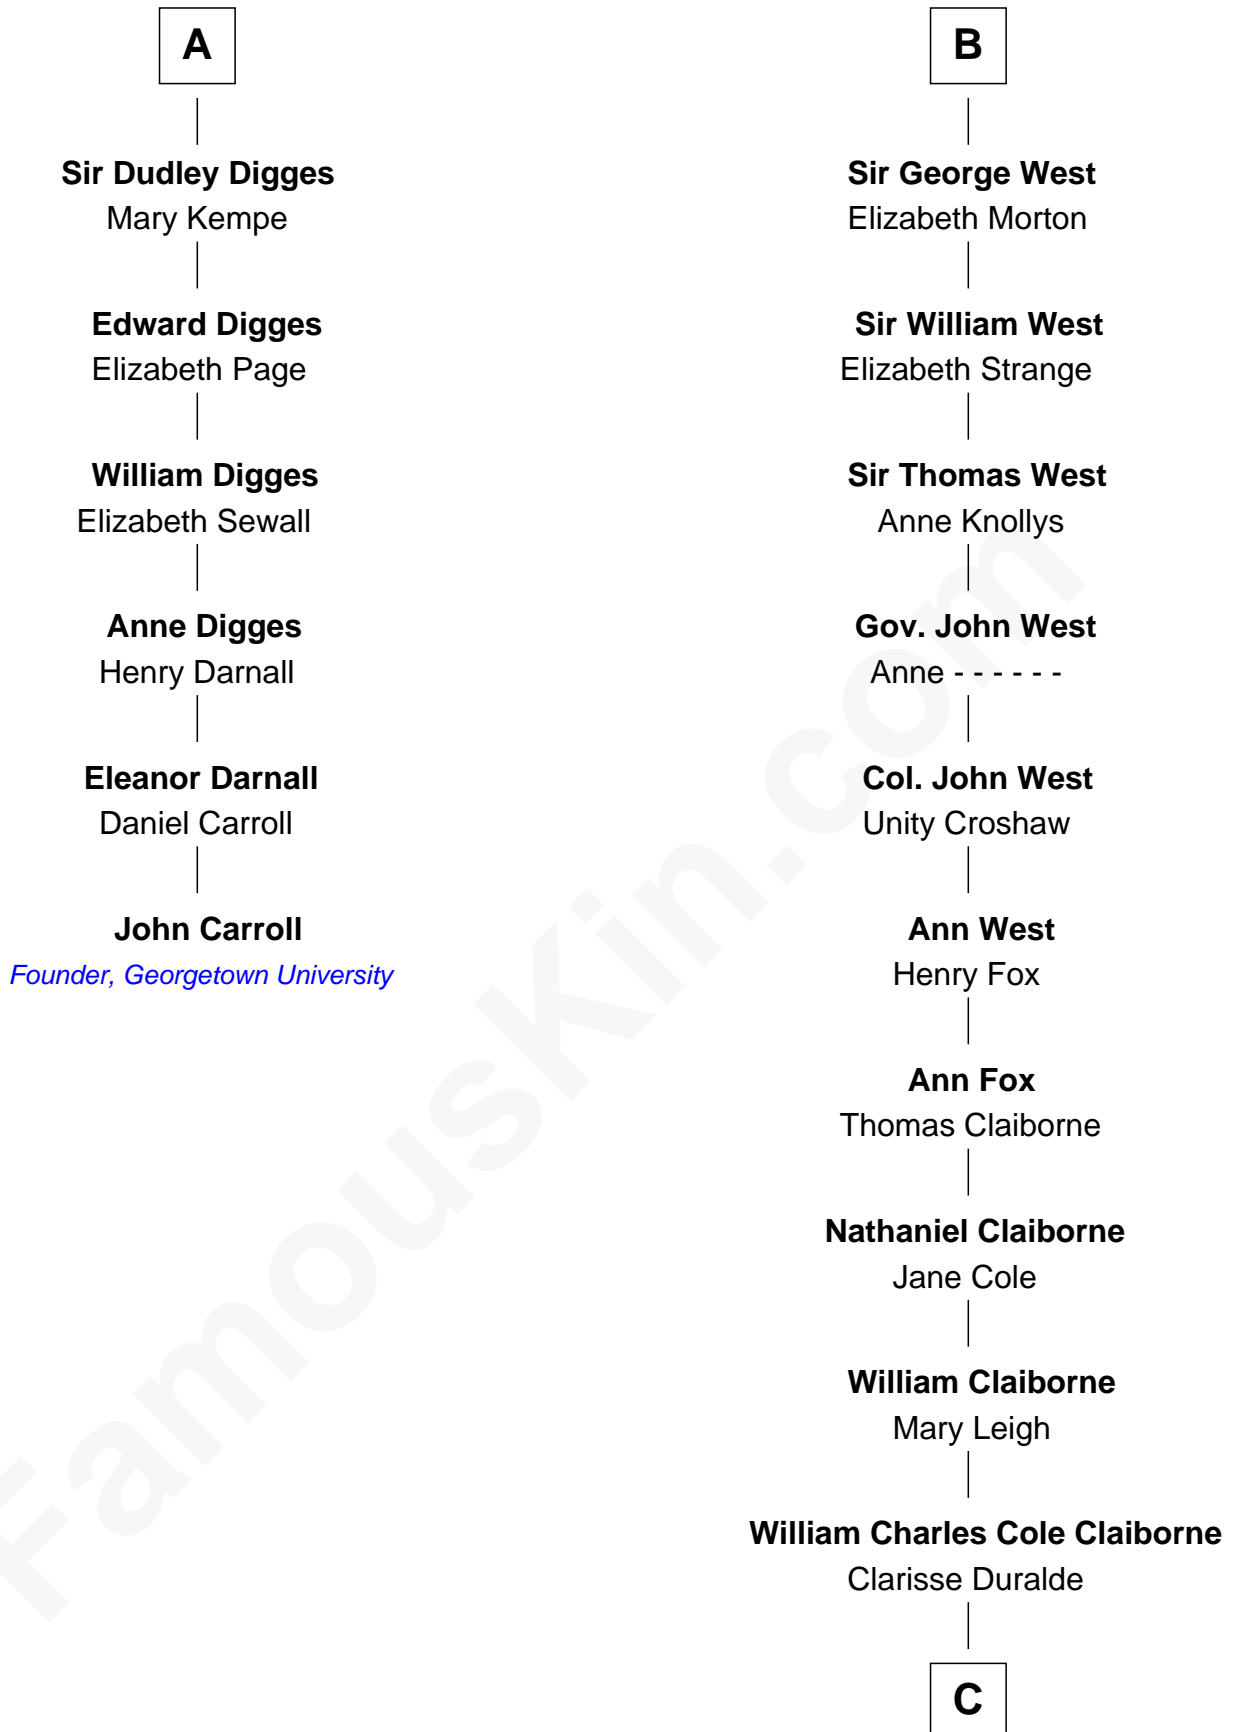

# FamousKin.com Relationship Chart of

**John Carroll**

*Founder of Georgetown University*

**12th cousin 8 times removed of**

**Liz Claiborne**

*Fashion Designer and Founder of Liz Claiborne Inc.*

**C**

William Charles Cole Claiborne

Louise de Balathier

Fernand Claiborne

Marie Louise Villeré

Omer Villere Claiborne

Carolyn Louise Fenner

Liz Claiborne

*Found of Liz Claiborne Inc.*

FamousKin.com