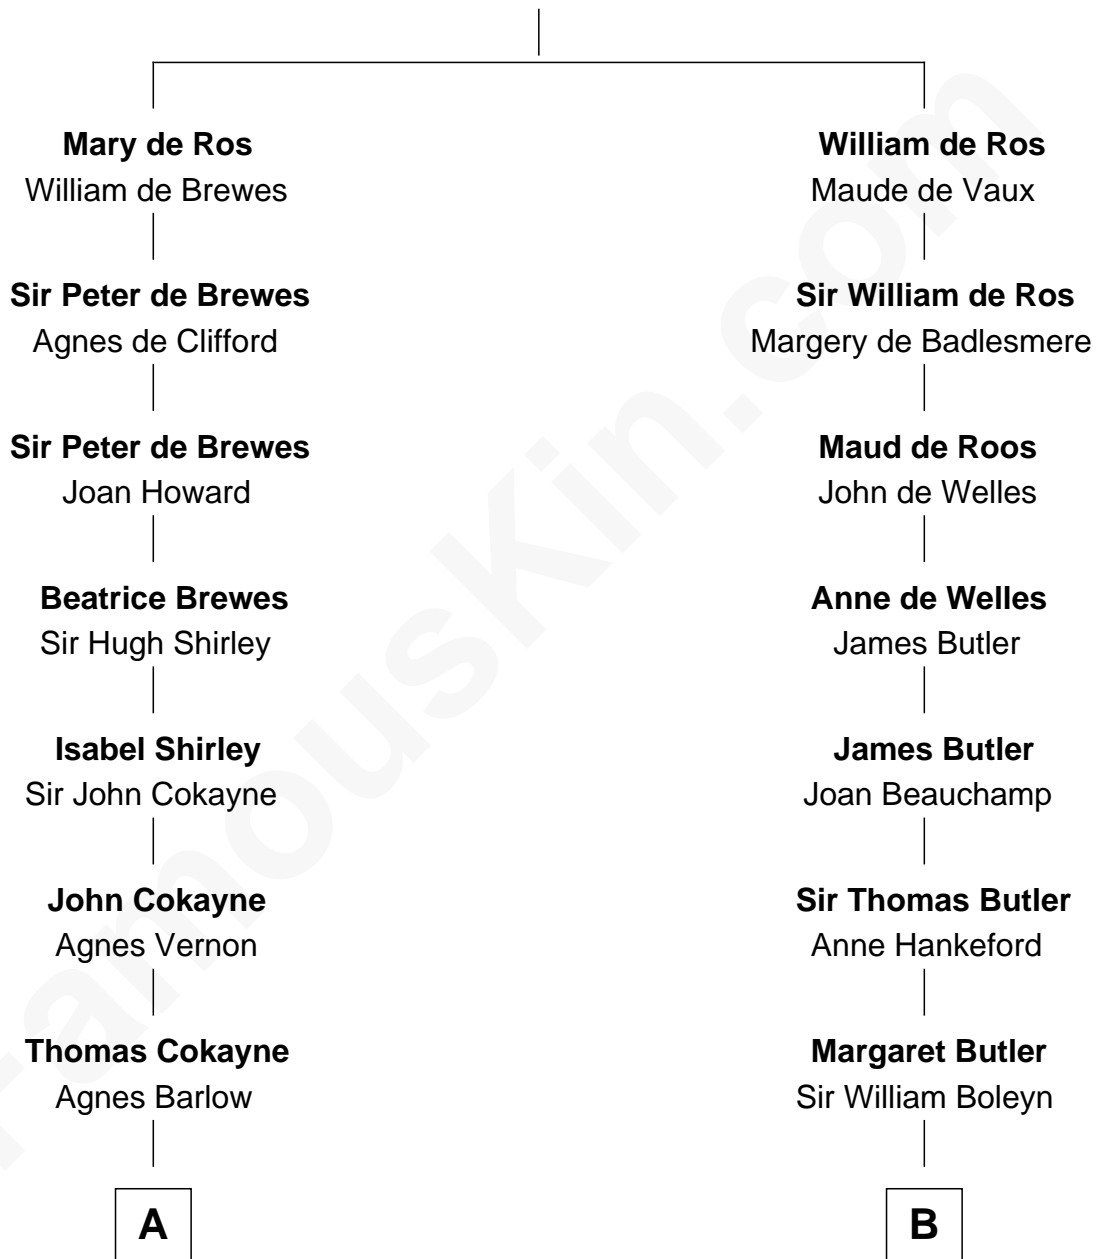

# FamousKin.com Relationship Chart of

**John Carroll**

*Founder of Georgetown University*

16th cousin 5 times removed of

**Liz Claiborne**

*Fashion Designer and Founder of Liz Claiborne Inc.*

**Sir Robert de Ros**

Isabel de Aubeney

**C**

|  
**William Charles Cole Claiborne**

Clarisse Duralde

|  
**William Charles Cole Claiborne**

Louise de Balathier

|  
**Fernand Claiborne**

Marie Louise Villeré