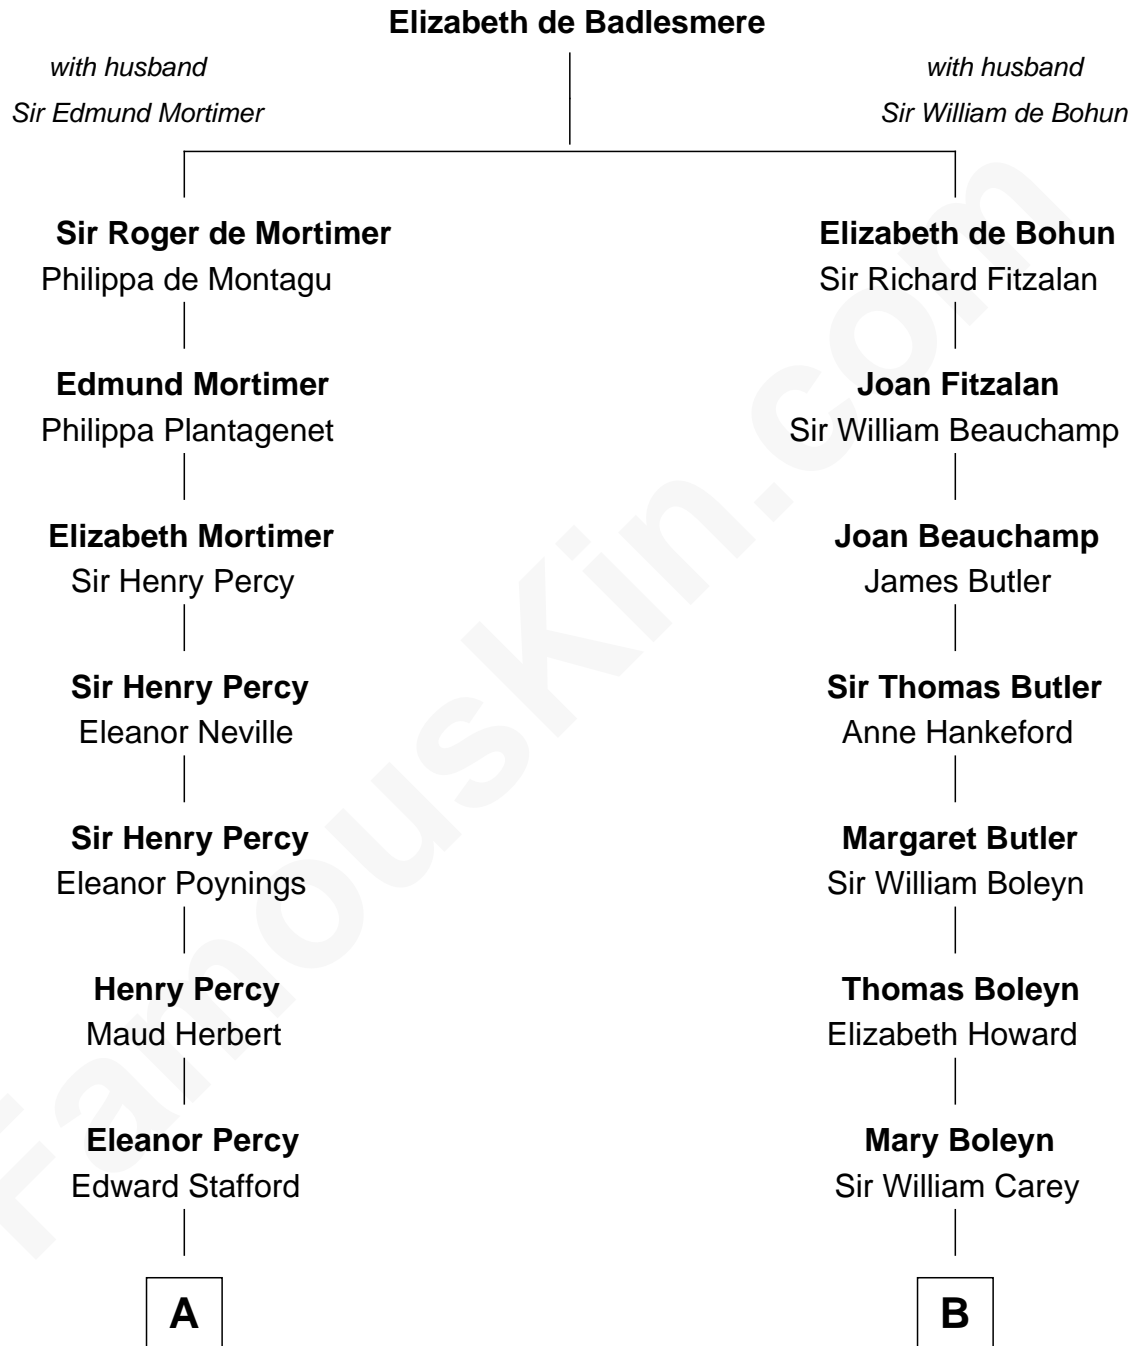

FamousKin.com Relationship Chart of

John Carroll

Founder of Georgetown University

15th cousin 4 times removed of

Liz Claiborne

Fashion Designer and Founder of Liz Claiborne Inc.

C

—
Fernand Claiborne
Marie Louise Villeré

—
Omer Villere Claiborne
Carolyn Louise Fenner

—
Liz Claiborne
Found of Liz Claiborne Inc.

FamousKin.com