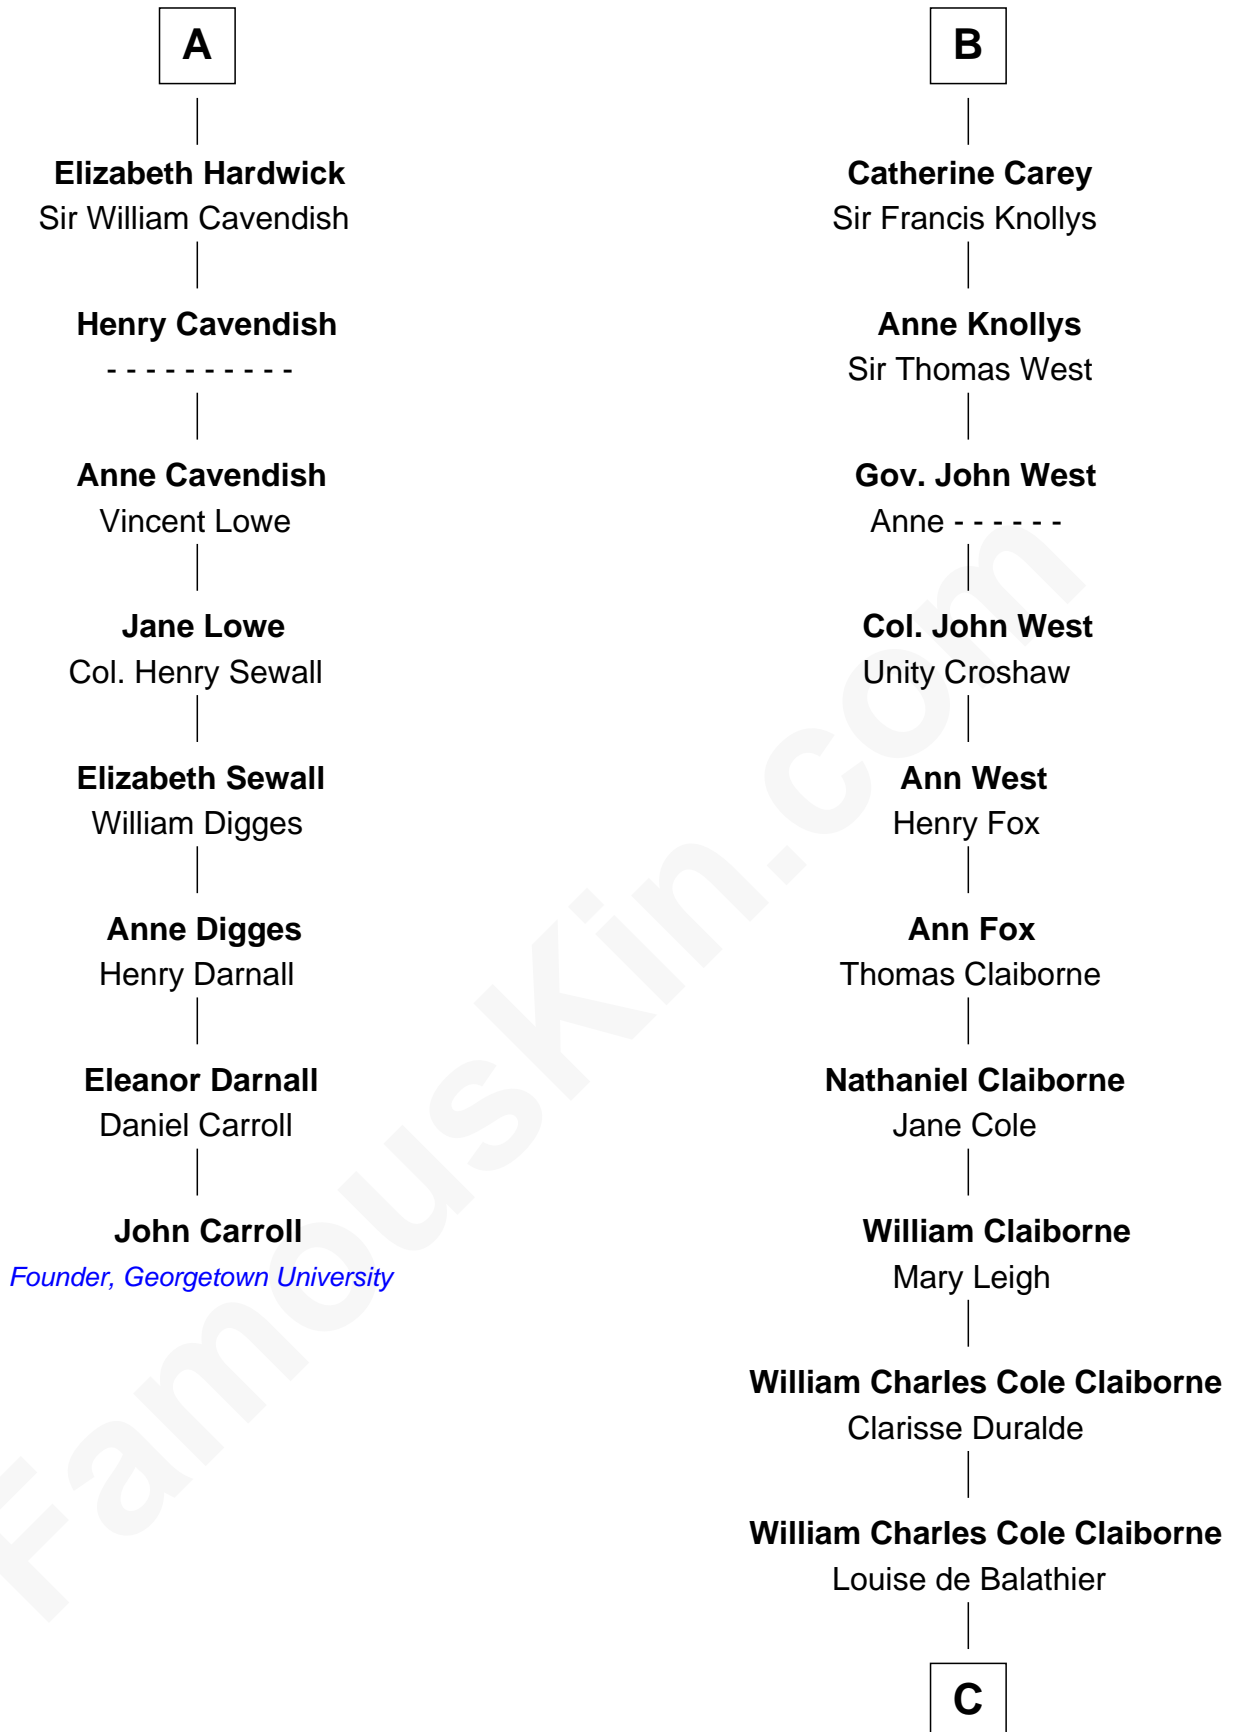

FamousKin.com Relationship Chart of

John Carroll

Founder of Georgetown University

14th cousin 5 times removed of

Liz Claiborne

Fashion Designer and Founder of Liz Claiborne Inc.

Edmund Fitzalan

Alice de Warenne

C

—
Fernand Claiborne
Marie Louise Villeré

—
Omer Villere Claiborne
Carolyn Louise Fenner

—
Liz Claiborne
Found of Liz Claiborne Inc.

FamousKin.com