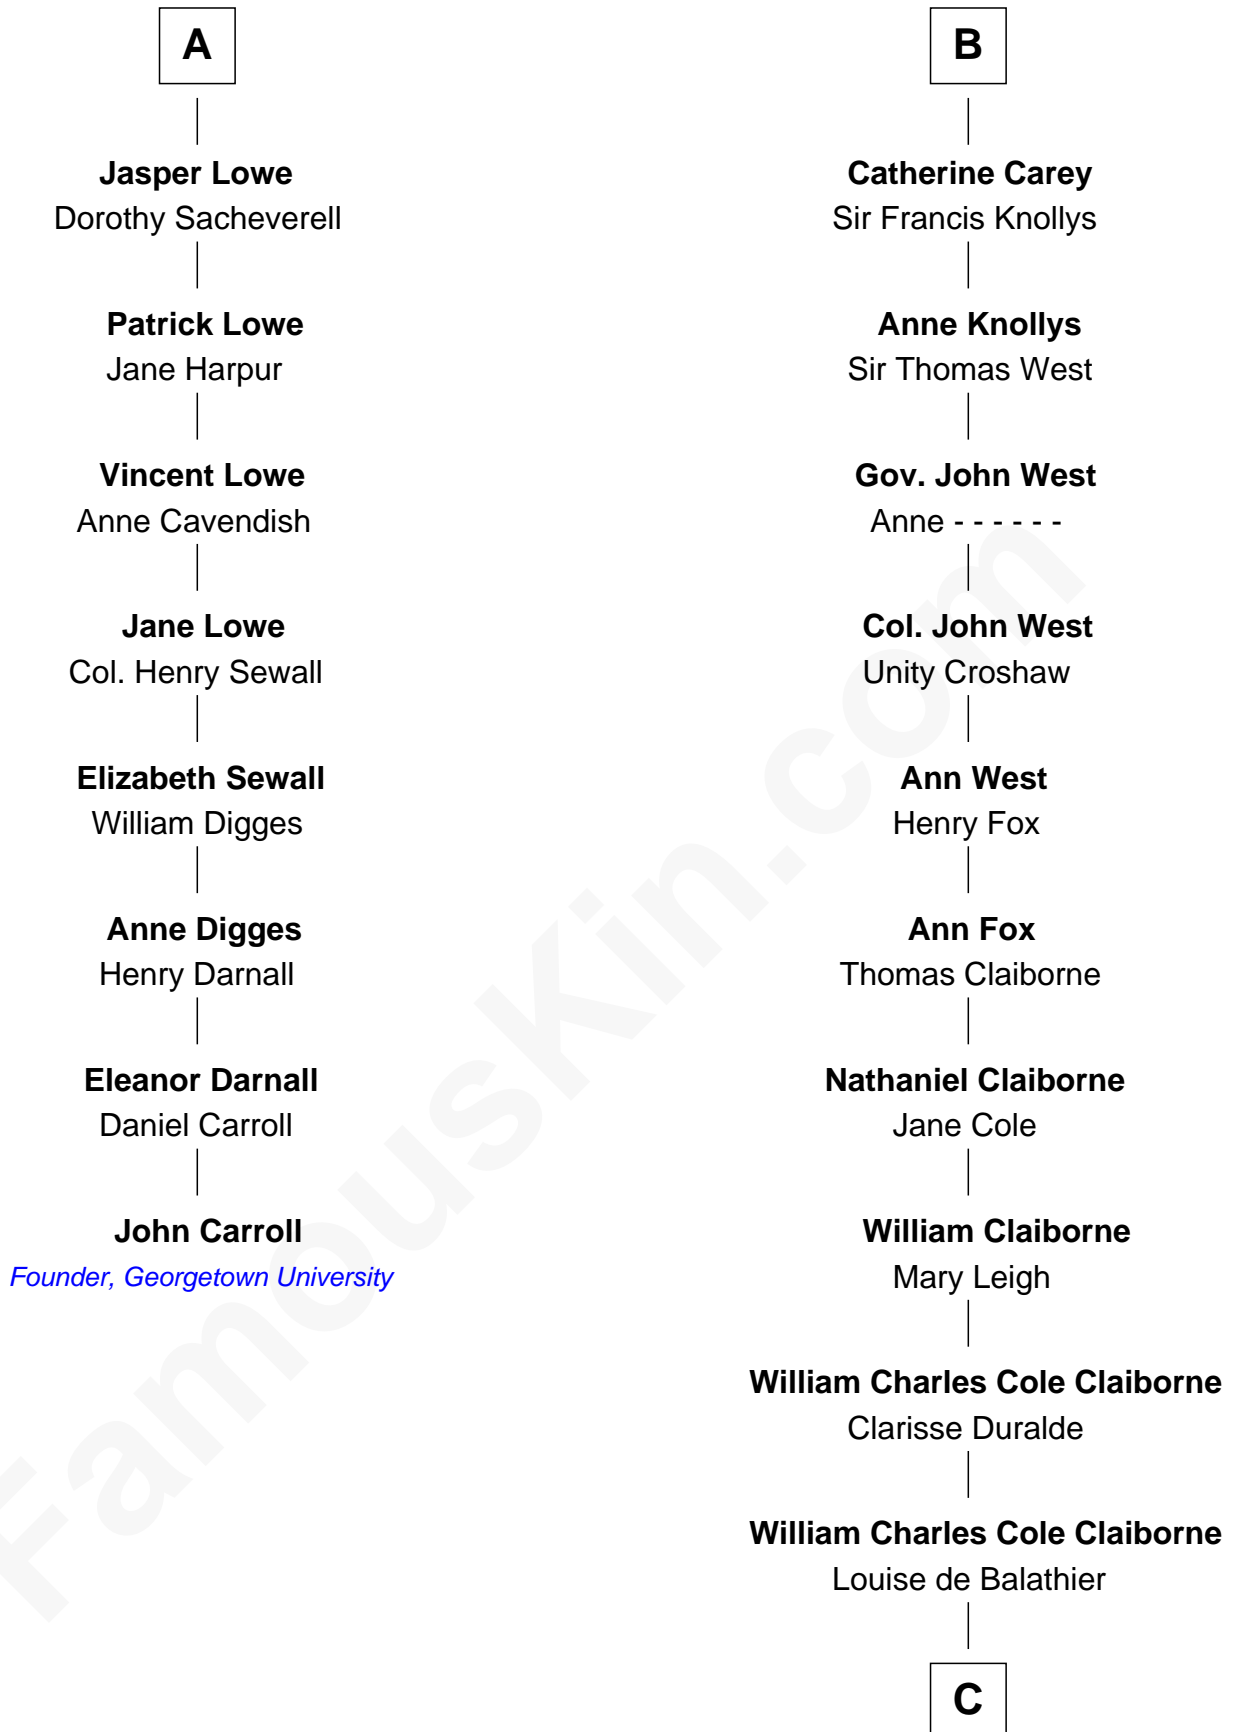

FamousKin.com Relationship Chart of

John Carroll

Founder of Georgetown University

14th cousin 5 times removed of

Liz Claiborne

Fashion Designer and Founder of Liz Claiborne Inc.

Sir John Howard

Alice de Bois

C

—
Fernand Claiborne
Marie Louise Villeré

—
Omer Villere Claiborne
Carolyn Louise Fenner

—
Liz Claiborne
Found of Liz Claiborne Inc.

FamousKin.com