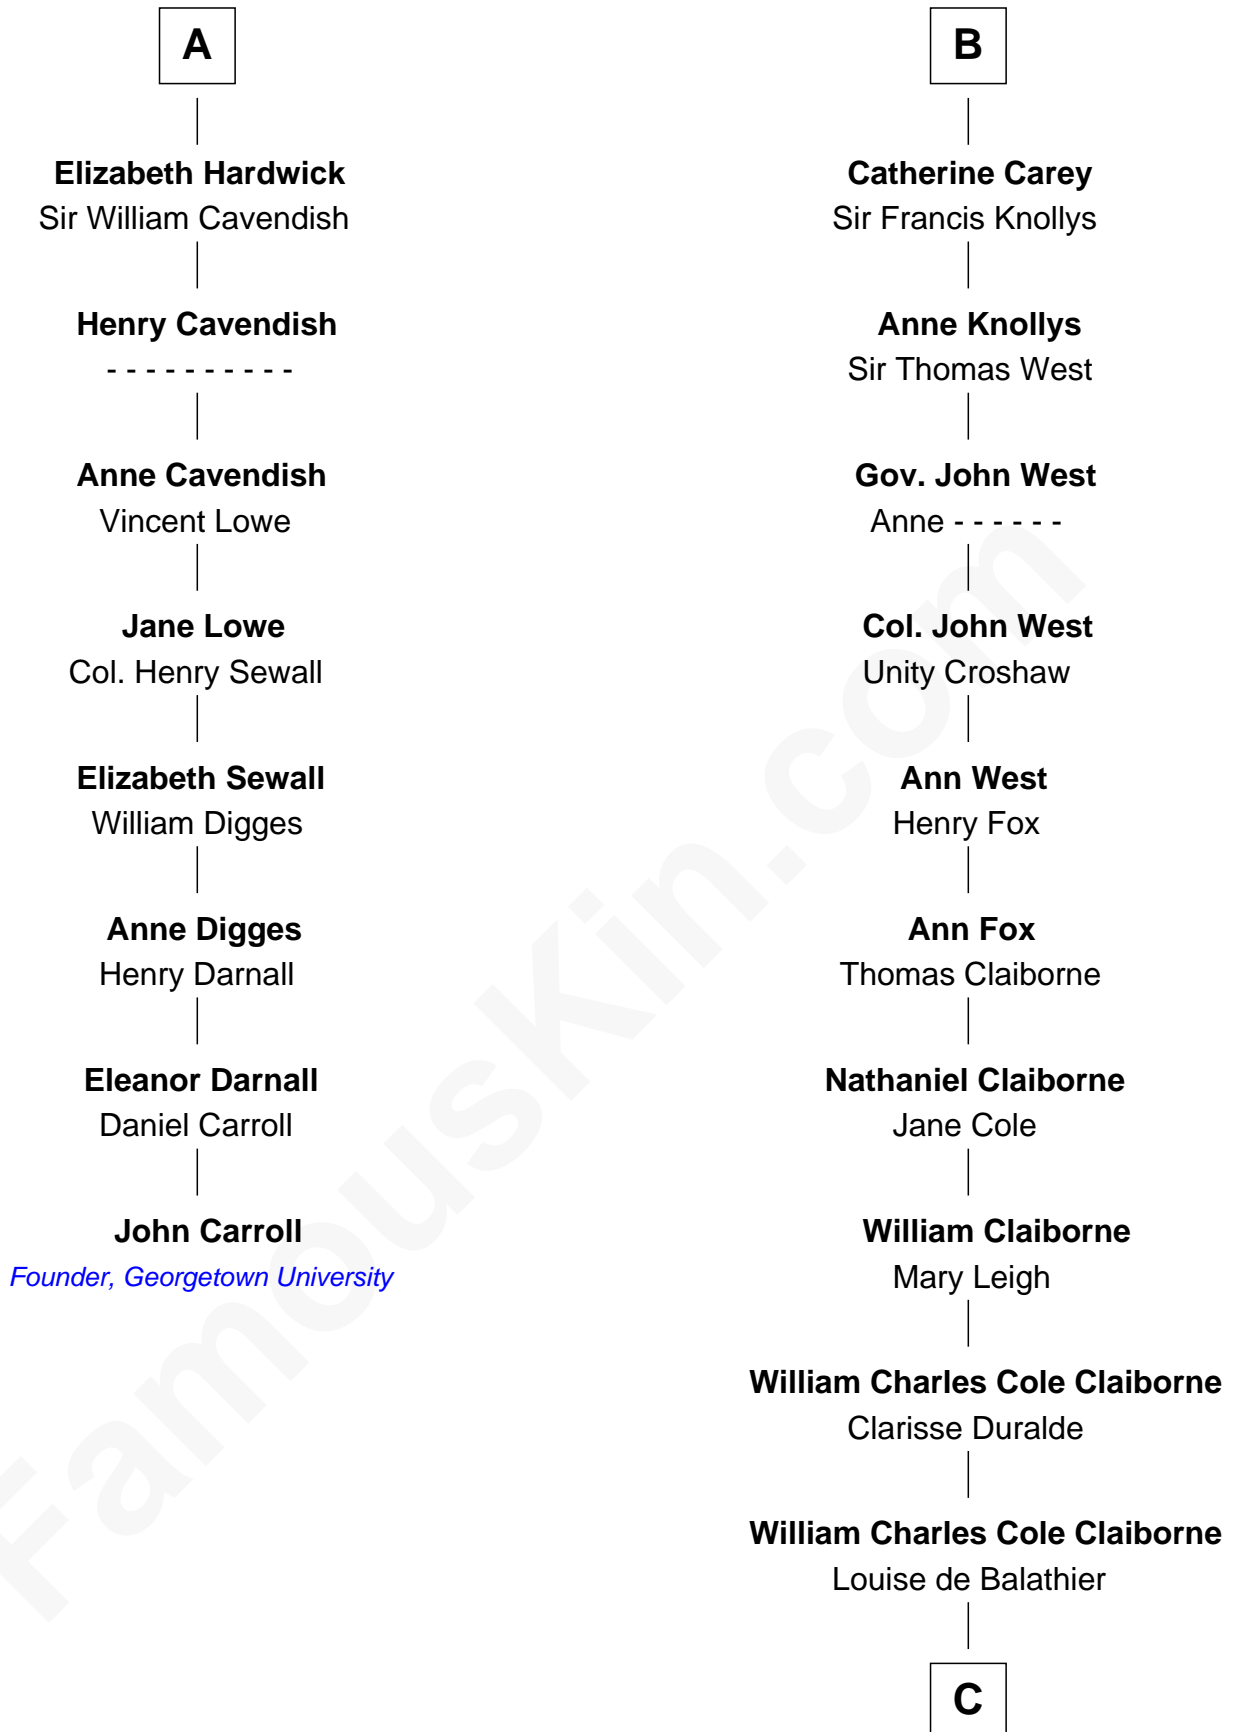

FamousKin.com Relationship Chart of

John Carroll

Founder of Georgetown University

14th cousin 5 times removed of

Liz Claiborne

Fashion Designer and Founder of Liz Claiborne Inc.

C

—
Fernand Claiborne
Marie Louise Villeré

—
Omer Villere Claiborne
Carolyn Louise Fenner

—
Liz Claiborne
Found of Liz Claiborne Inc.

FamousKin.com