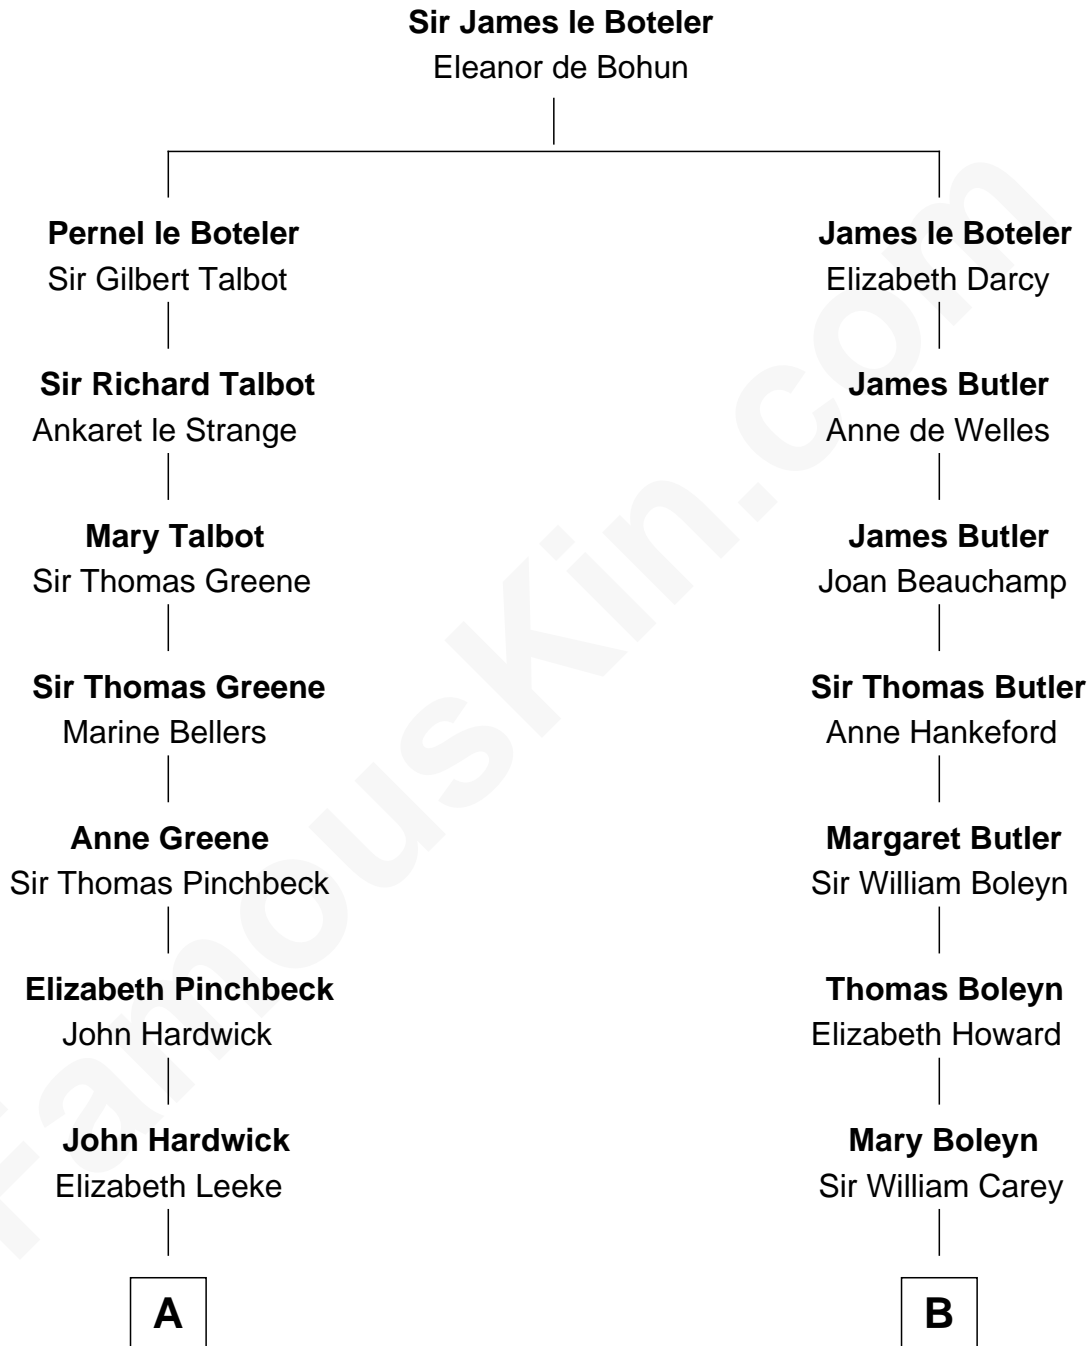

FamousKin.com Relationship Chart of

John Carroll

Founder of Georgetown University

14th cousin 5 times removed of

Liz Claiborne

Fashion Designer and Founder of Liz Claiborne Inc.

C

—
Fernand Claiborne
Marie Louise Villeré

—
Omer Villere Claiborne
Carolyn Louise Fenner

—
Liz Claiborne
Found of Liz Claiborne Inc.

FamousKin.com