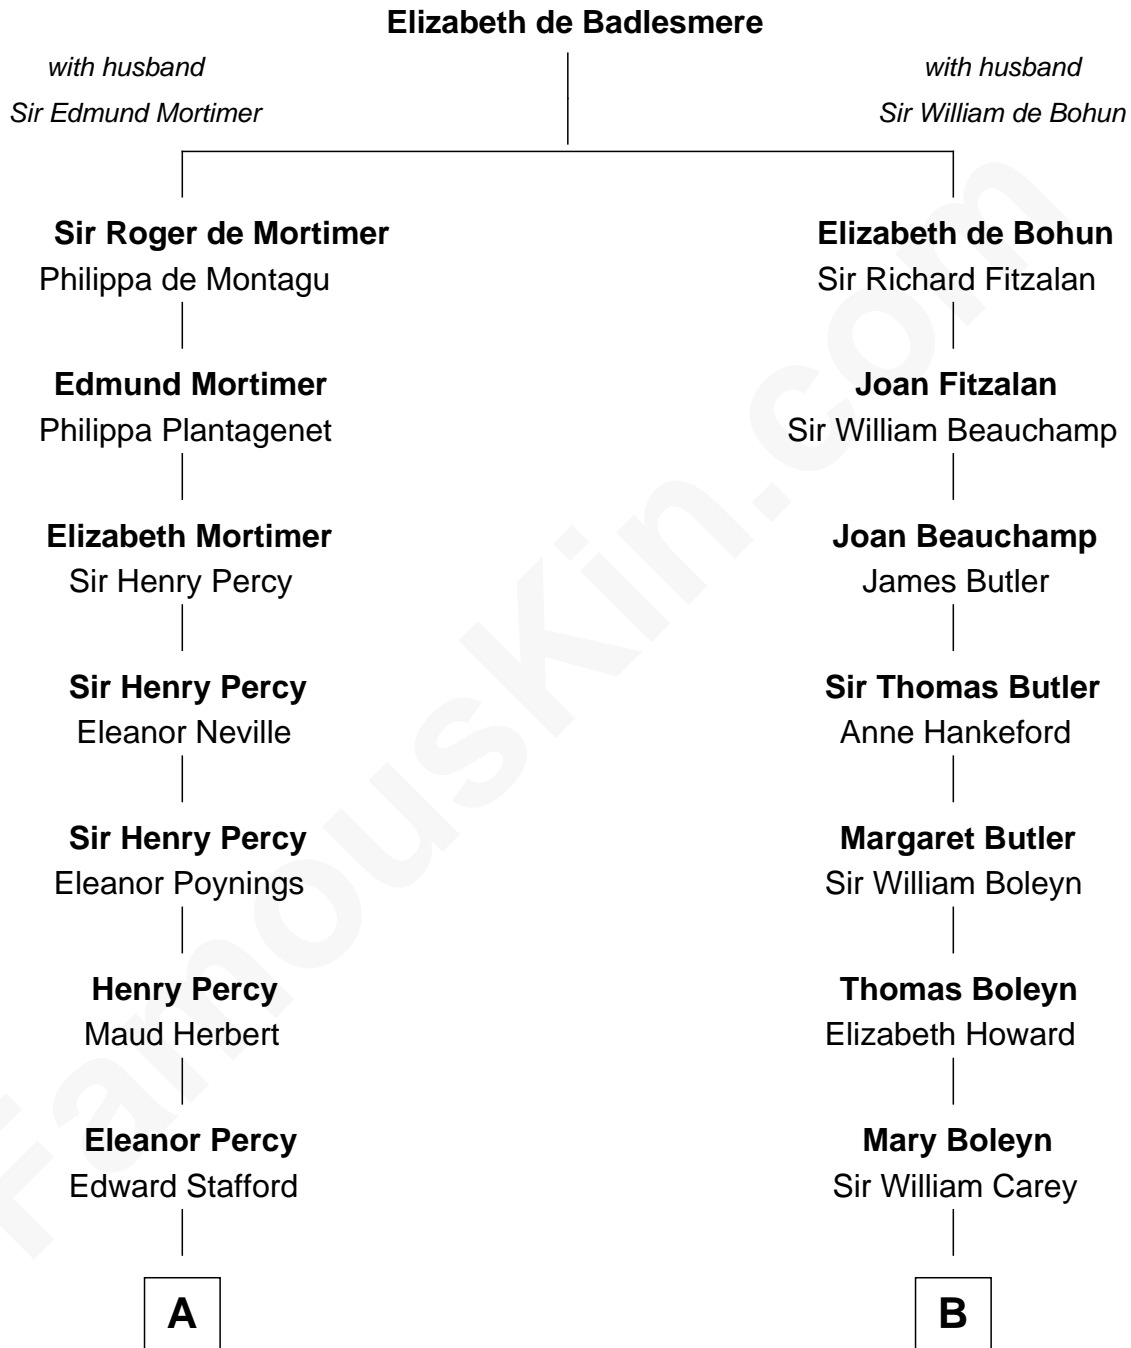

FamousKin.com Relationship Chart of

John Carroll

Founder of Georgetown University

15th cousin of

William C. C. Claiborne

1st Governor of Louisiana

A

Mary Stafford
George Neville

Ursula Neville
Sir Warham St. Leger

Anne St. Leger
Thomas Digges

Sir Dudley Digges
Mary Kempe

Edward Digges
Elizabeth Page

William Digges
Elizabeth Sewall

Anne Digges
Henry Darnall

Eleanor Darnall
Daniel Carroll

John Carroll

Founder, Georgetown University

B

Catherine Carey
Sir Francis Knollys

Anne Knollys
Sir Thomas West

Gov. John West
Anne - - - - -

Col. John West
Unity Croshaw

Ann West
Henry Fox