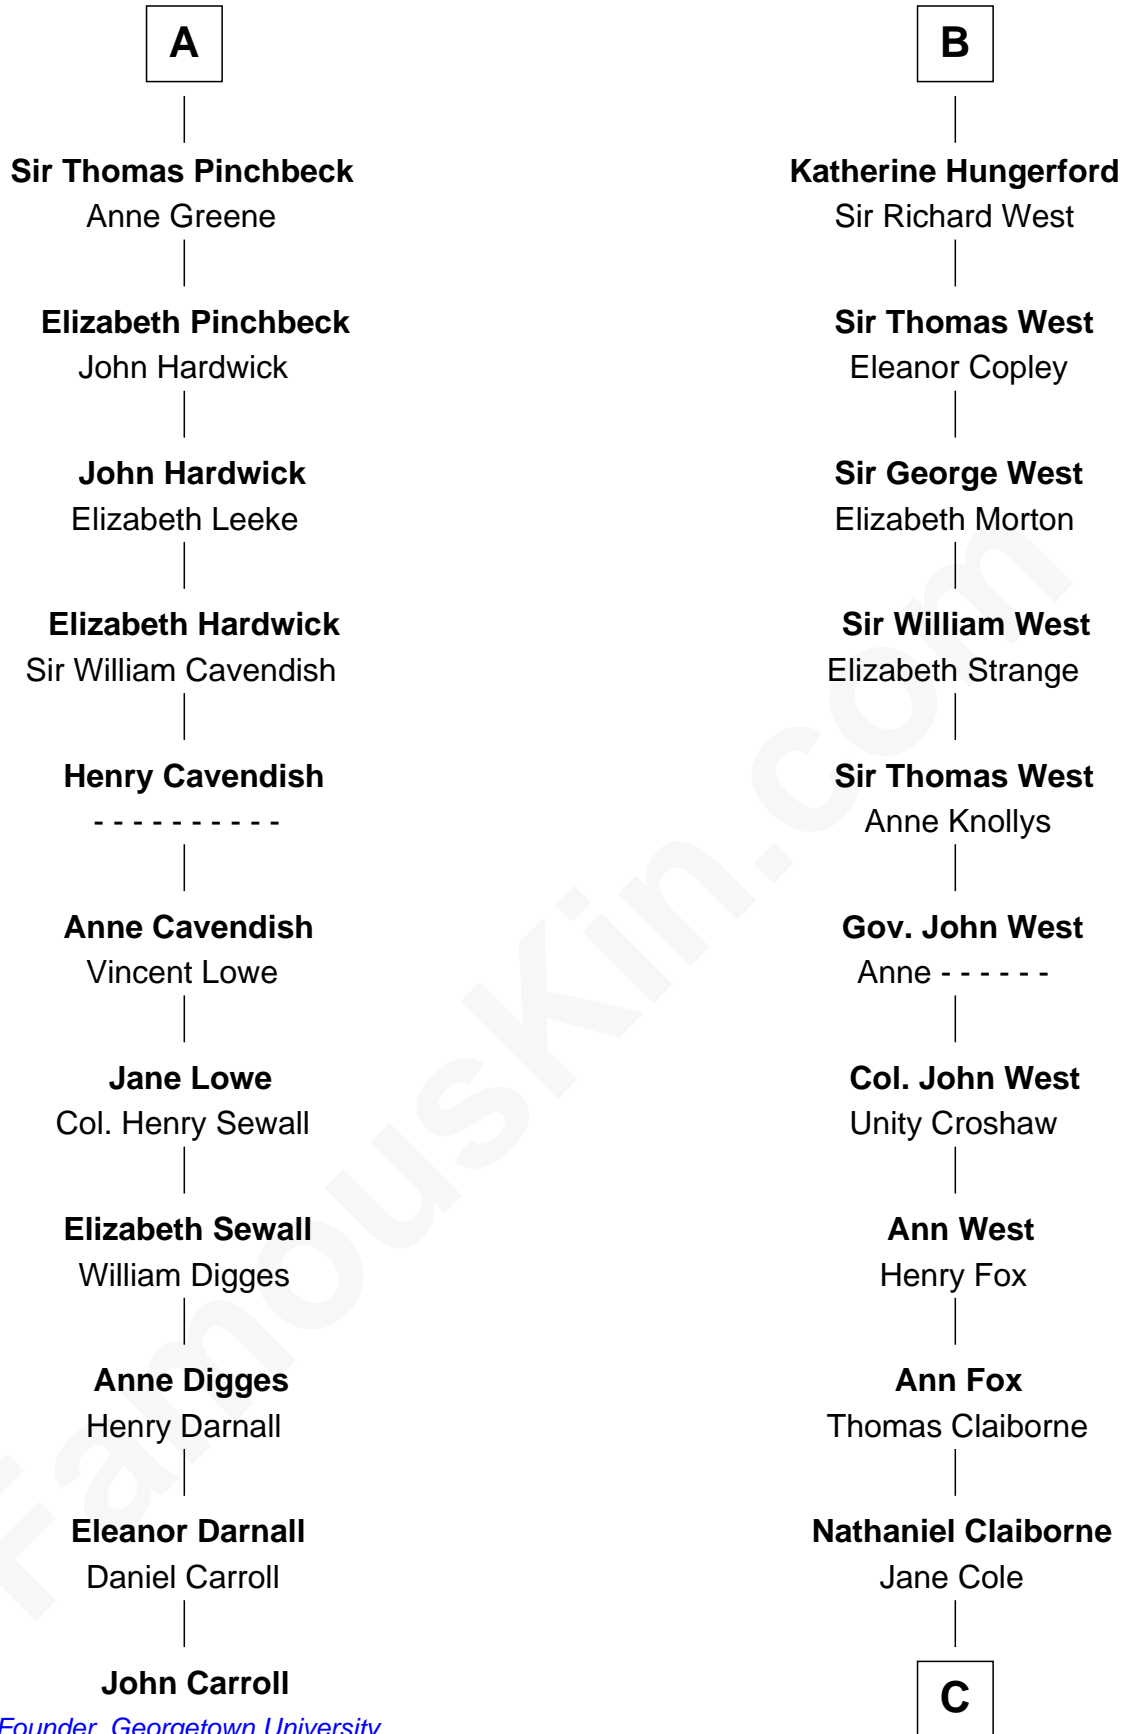

FamousKin.com

Relationship Chart of

John Carroll

Founder of Georgetown University

17th cousin 1 time removed of

William C. C. Claiborne

1st Governor of Louisiana

Alexander Comyn
Elisabeth de Quincy

Elizabeth Comyn
Sir Gilbert de Umfreville

Sir Robert de Umfreville
Lucy de Kyme

Elizabeth de Umfreville
Sir Gilbert de Burradon

Eleanor de Burradon
Sir Henry Tailboys

Sir Walter Tailboys
Margaret - - - - -

Sir Walter Tailboys
- - - - -

Margaret Tailboys
Richard Pinchbeck

A

Lord Alexander Comyn
Joan le Latimer

Alice Comyn
Henry de Beaumont

Sir John de Beaumont
Eleanor Plantagenet

Henry de Beaumont
Margaret de Vere

Sir John de Beaumont
Katherine de Everingham

Elizabeth Beaumont
Sir William Botreaux

Margaret Botreaux
Sir Robert Hungerford

B

C

|
William Claiborne

Mary Leigh

|
William C. C. Claiborne