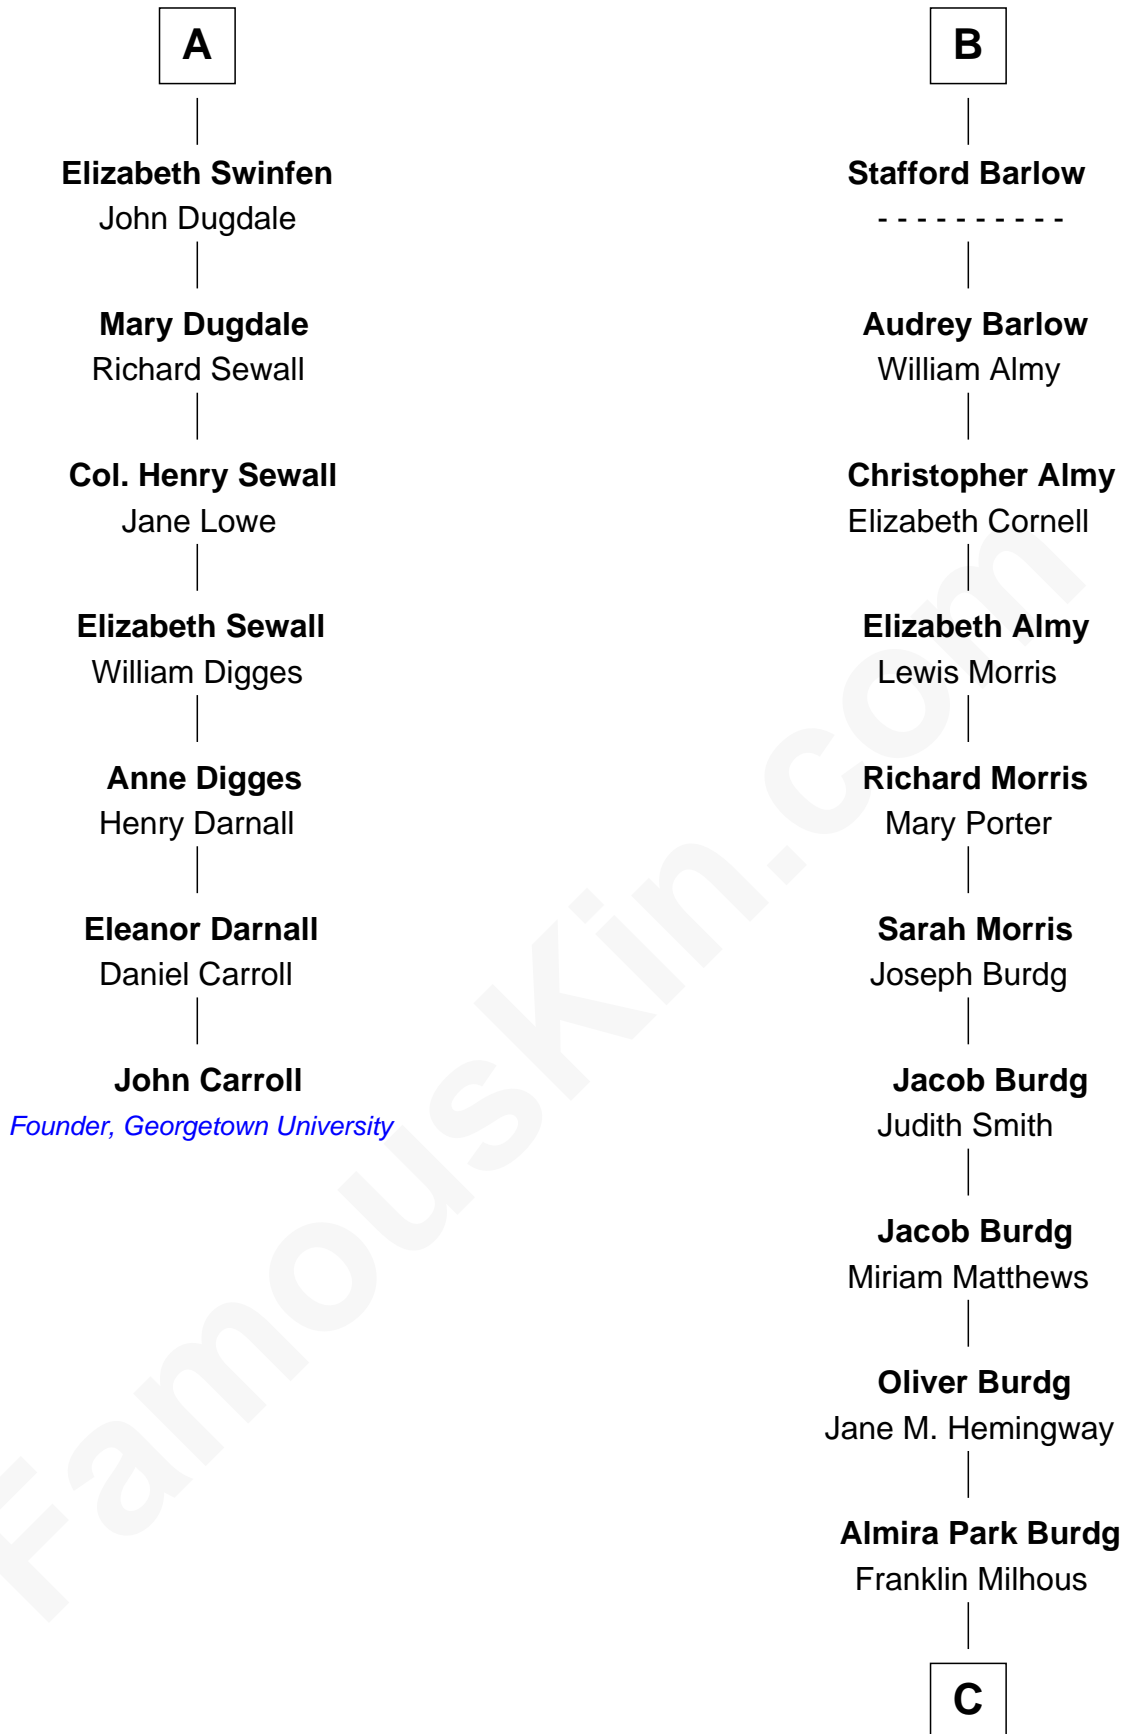

# FamousKin.com Relationship Chart of

**John Carroll**

*Founder of Georgetown University*

13th cousin 5 times removed of

**Richard Nixon**

*37th U.S. President*

**Sir John Stafford**

Margaret Stafford

**C**

**Hannah Milhous**  
Francis Anthony Nixon

**Richard Nixon**  
*37th U.S. President*

FamousKin.com