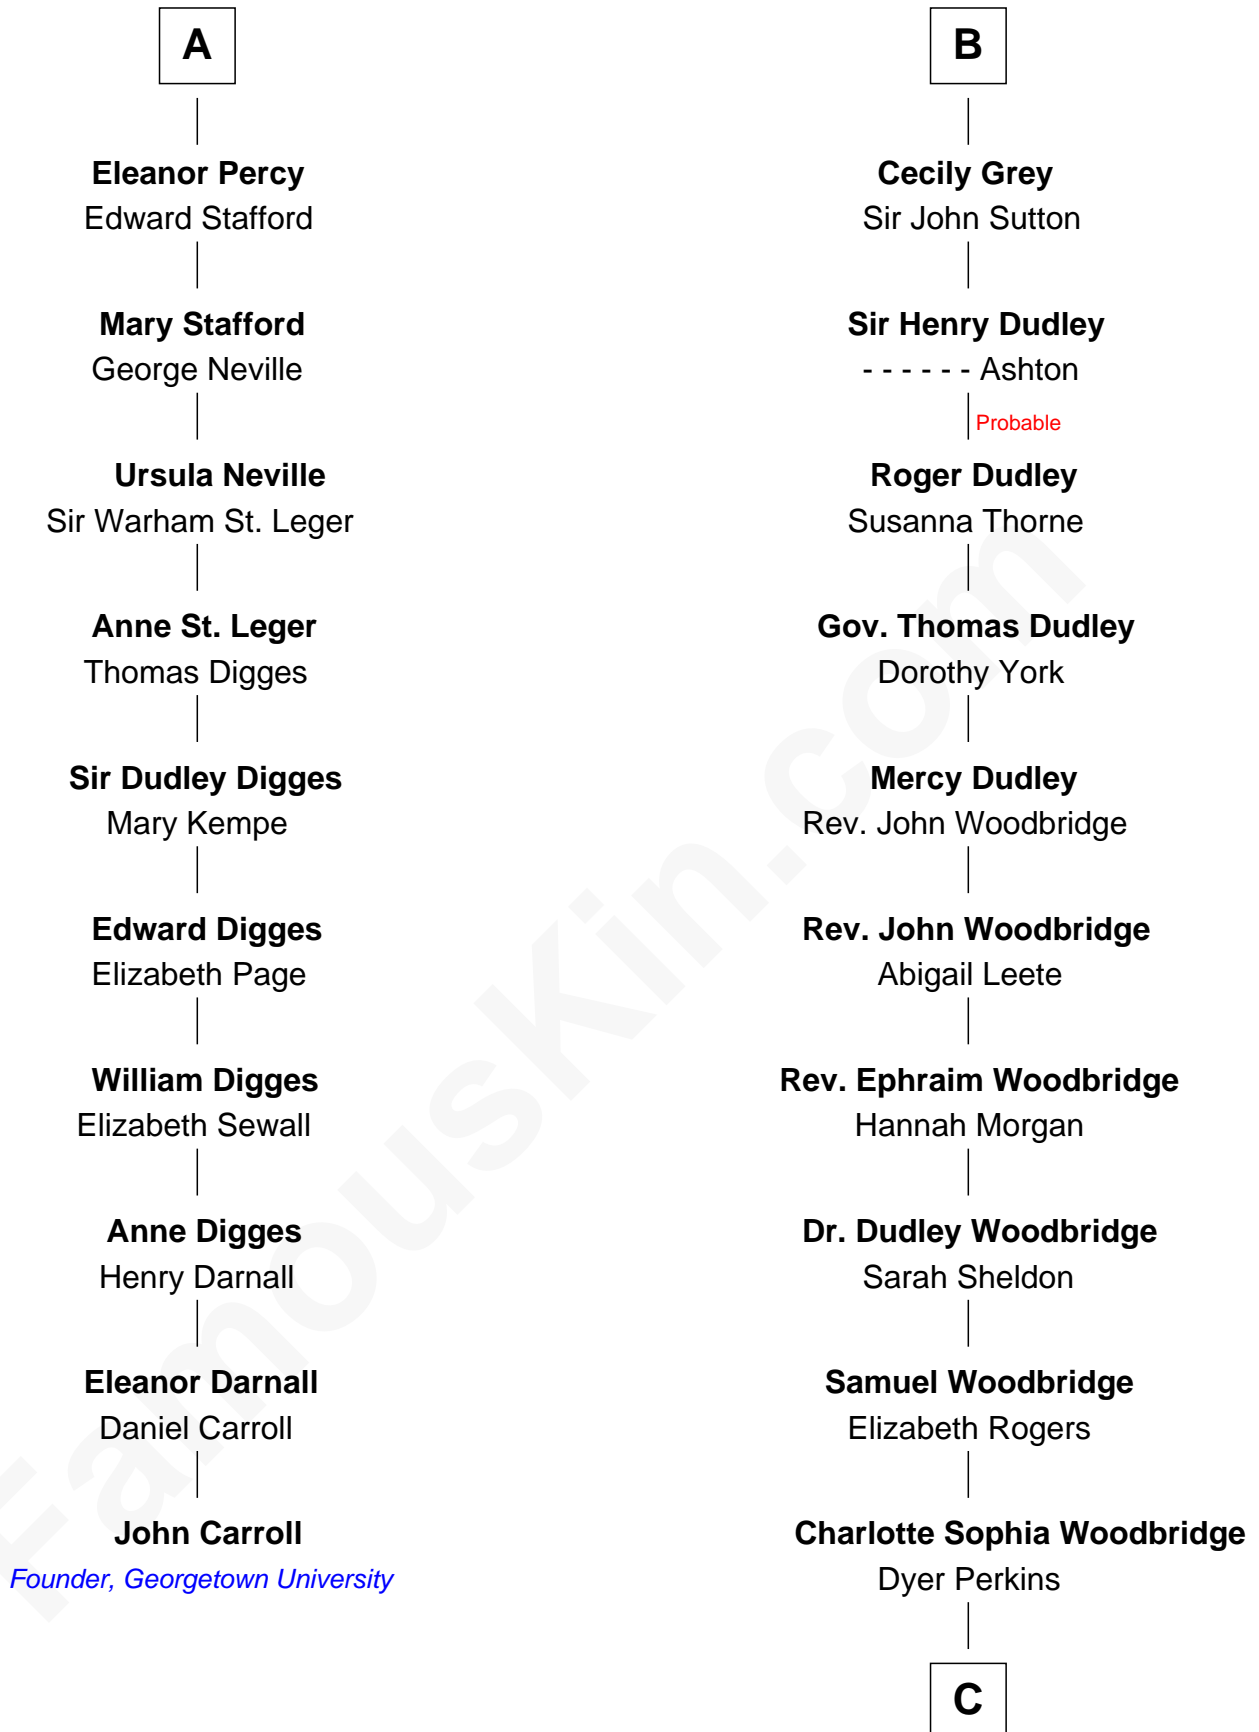

FamousKin.com Relationship Chart of

John Carroll

Founder of Georgetown University

16th cousin 4 times removed of

Humphrey Bogart

Movie Actor

Bartholomew de Badlesmere

Margaret de Clare

Elizabeth de Badlesmere

Sir Edmund Mortimer

Sir Roger de Mortimer

Philippa de Montagu

Edmund Mortimer

Philippa Plantagenet

Elizabeth Mortimer

Sir Henry Percy

Sir William de Ros

Thomas de Ros

Beatrice de Stafford

Margaret de Ros

Sir Reynold Grey

Margaret Grey

Sir William Bonville

William Bonville

Elizabeth Harington

William Bonville

Katherine Neville

Cecily Bonville

Thomas Grey

B

C

Elizabeth Rogers Perkins