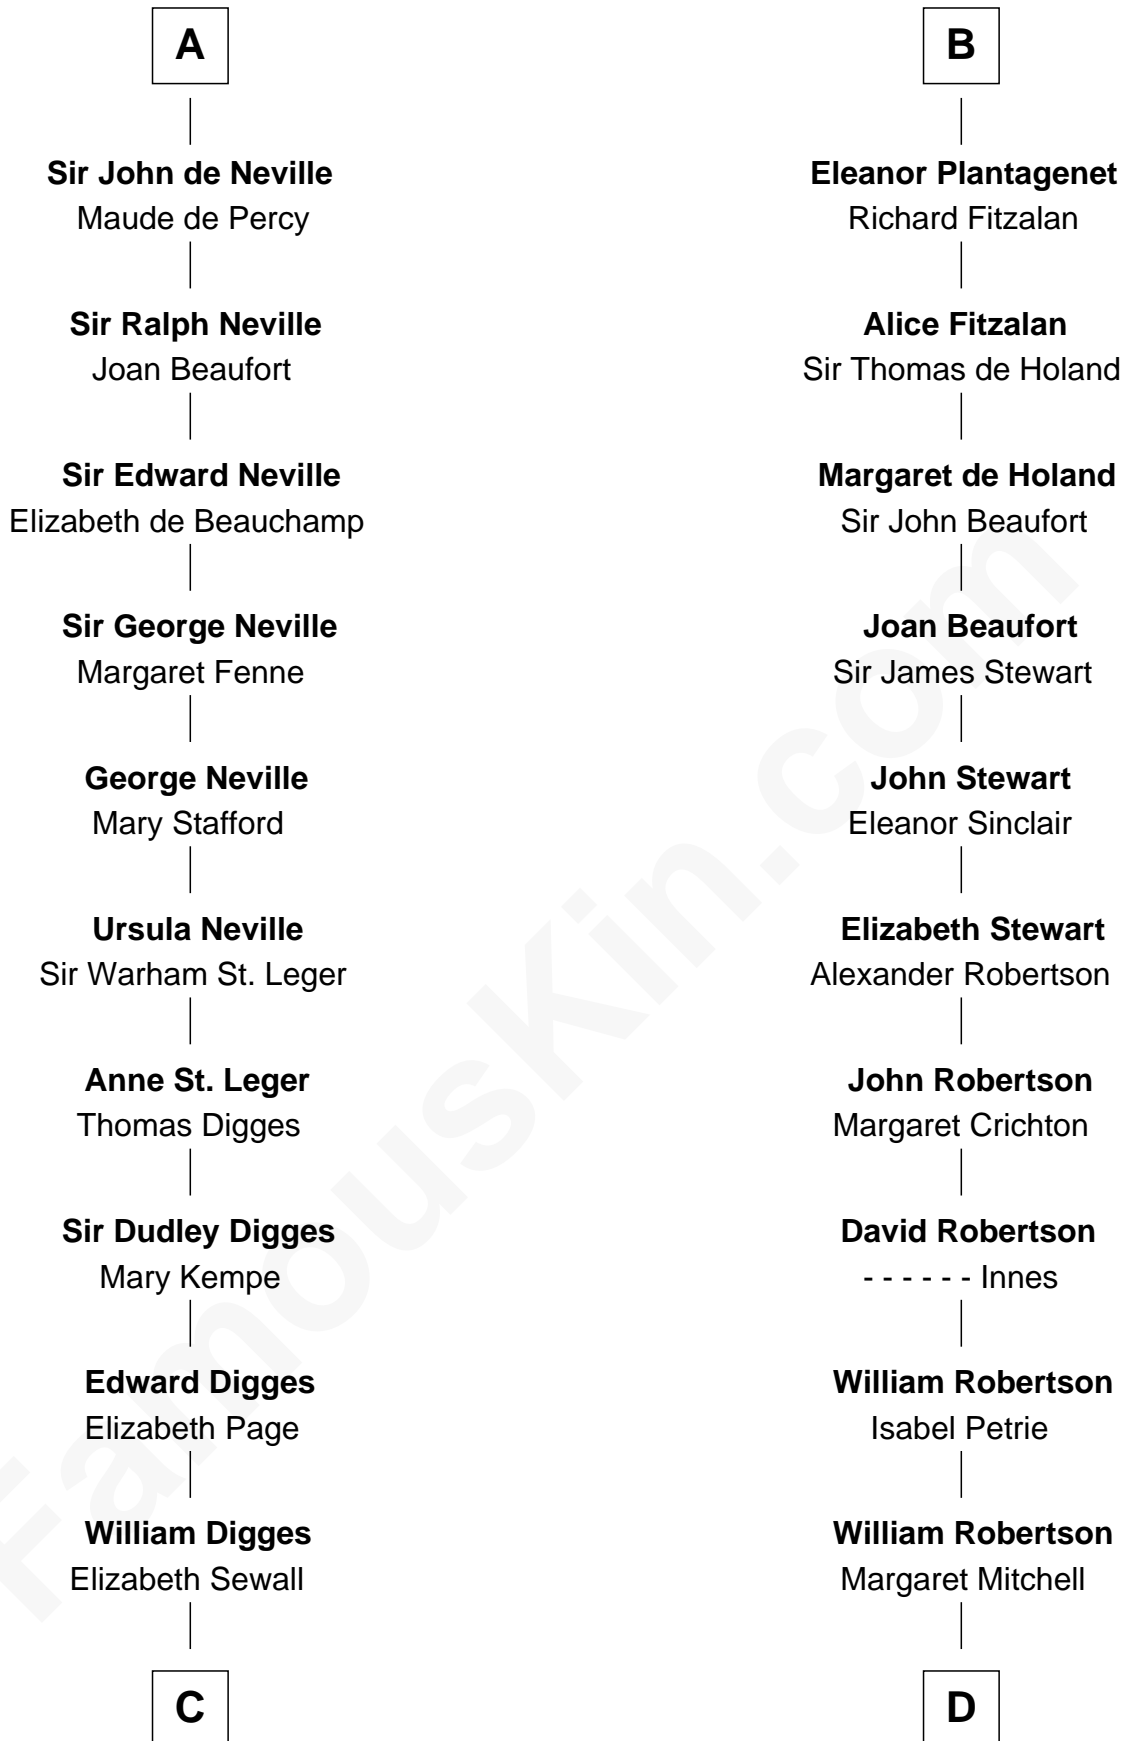

FamousKin.com Relationship Chart of

John Carroll

Founder of Georgetown University

19th cousin of

Patrick Henry

1st and 6th Governor of Virginia

Walter of Salisbury

C

Anne Digges
Henry Darnall

Eleanor Darnall
Daniel Carroll

John Carroll
Founder, Georgetown University

D

Jean Robertson
Alexander Henry

John Henry
Mrs. Sarah Winston Syme

Patrick Henry
1st & 6th Gov. of Virginia