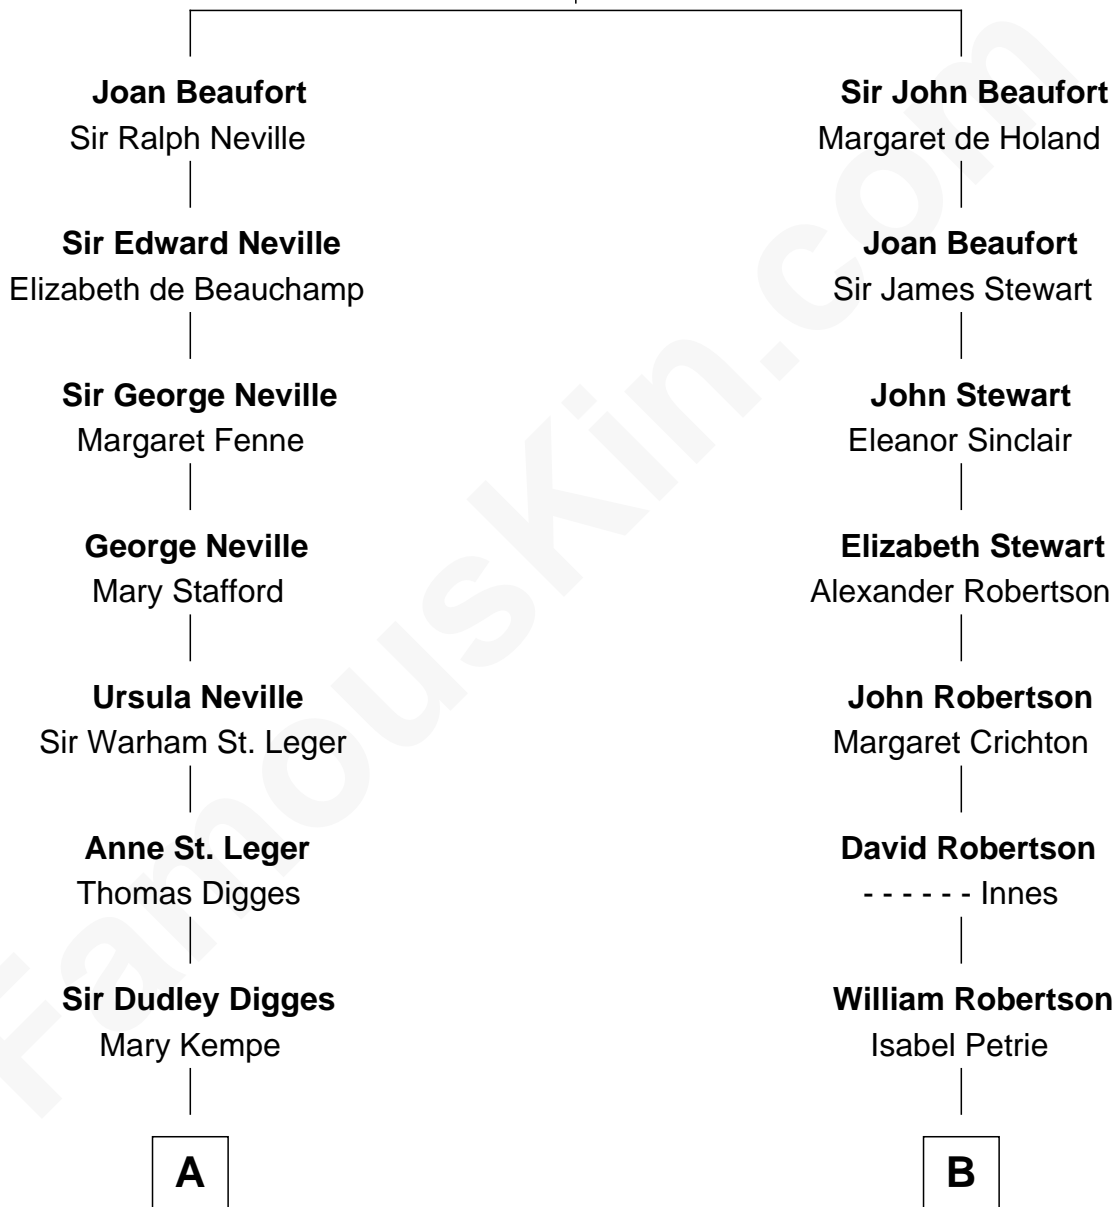

## Relationship Chart of

### John Carroll

*Founder of Georgetown University*

10th cousin 1 time removed of

### Patrick Henry

*1st and 6th Governor of Virginia*

**John of Gaunt**  
Katherine Roet

**A**

**Edward Digges**  
Elizabeth Page

**William Digges**  
Elizabeth Sewall

**Anne Digges**  
Henry Darnall

**Eleanor Darnall**  
Daniel Carroll