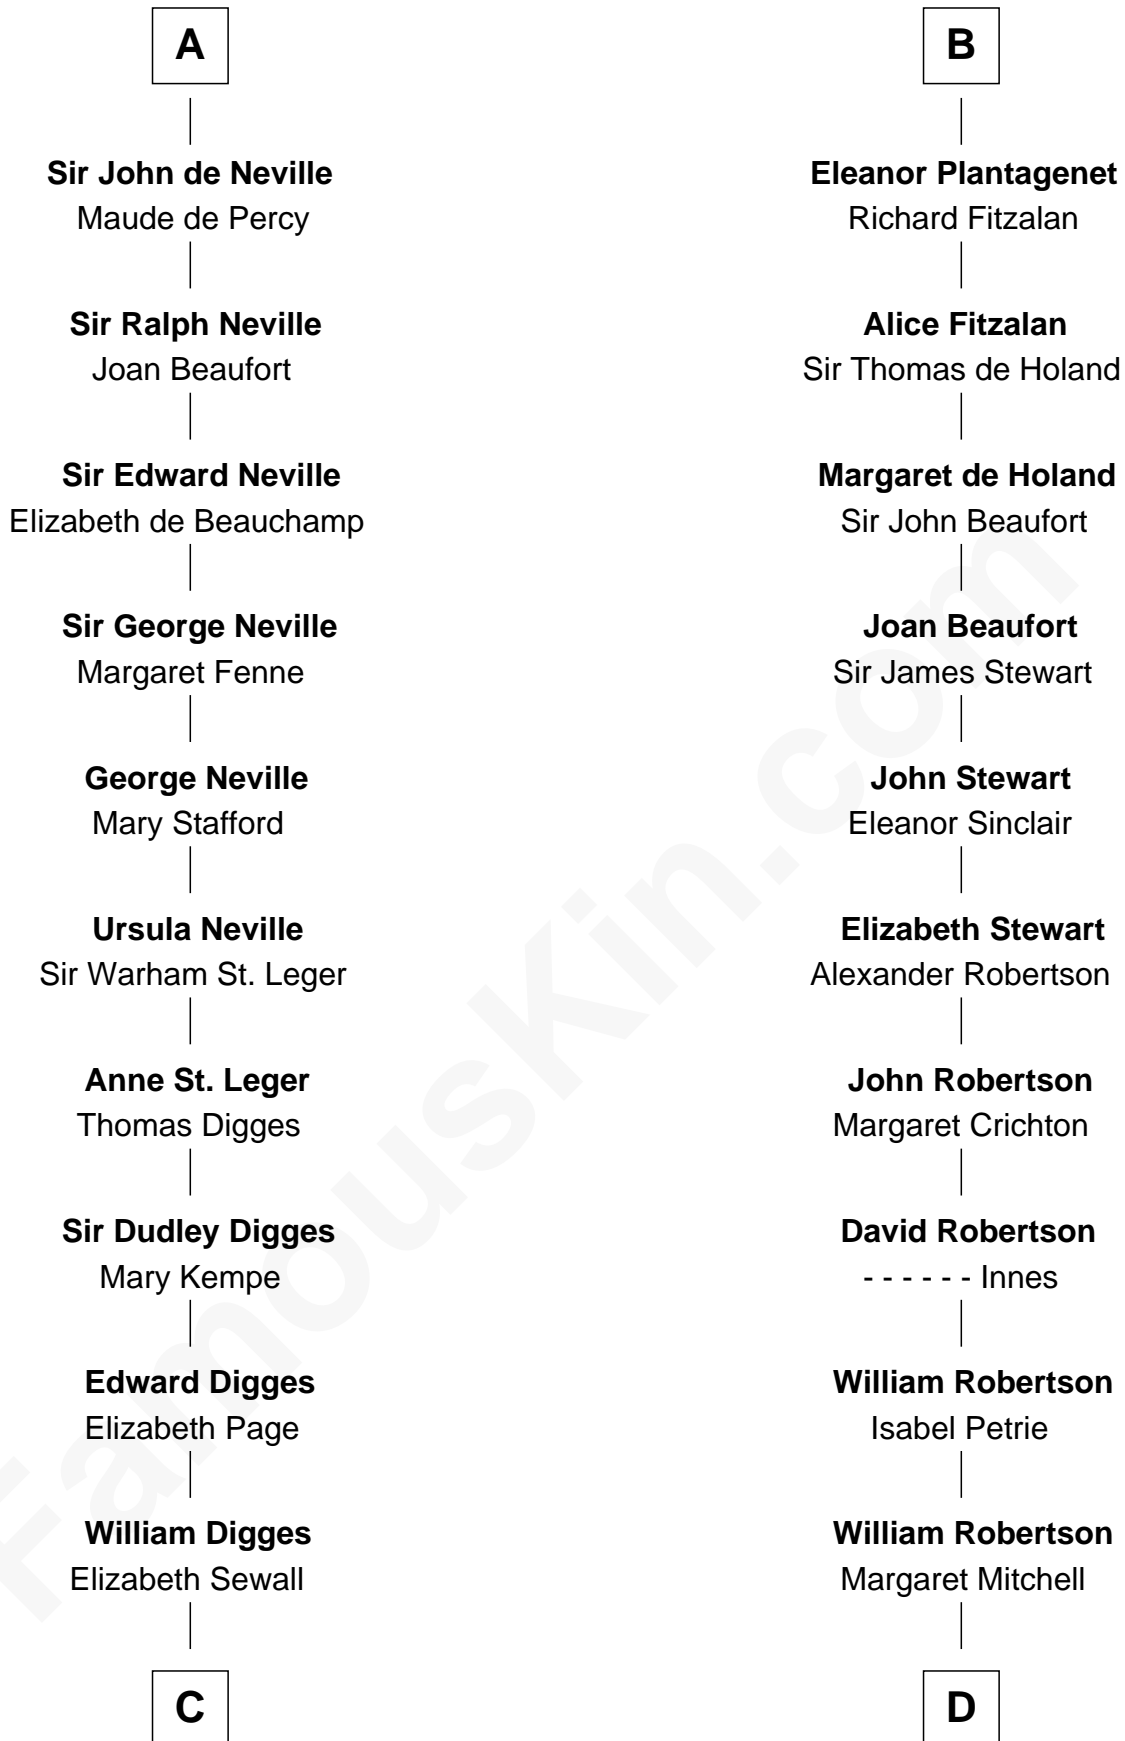

FamousKin.com Relationship Chart of

John Carroll

Founder of Georgetown University

19th cousin of

Patrick Henry

1st and 6th Governor of Virginia

Dermot MacMurrough

Mor O'Toole

Richard de Clare

Isabel de Clare

Sir William Marshal

Maud Marshal

Hugh le Bigod

Isabel le Bigod

Sir John FitzGeoffrey

Maud FitzJohn

William de Beauchamp

Isabella de Beauchamp

Sir Patrick de Chaworth

Maud de Chaworth

Henry Plantagenet

B

C

Anne Digges
Henry Darnall

Eleanor Darnall
Daniel Carroll

John Carroll
Founder, Georgetown University

D

Jean Robertson
Alexander Henry

John Henry
Mrs. Sarah Winston Syme

Patrick Henry
1st & 6th Gov. of Virginia

FamousKin.com