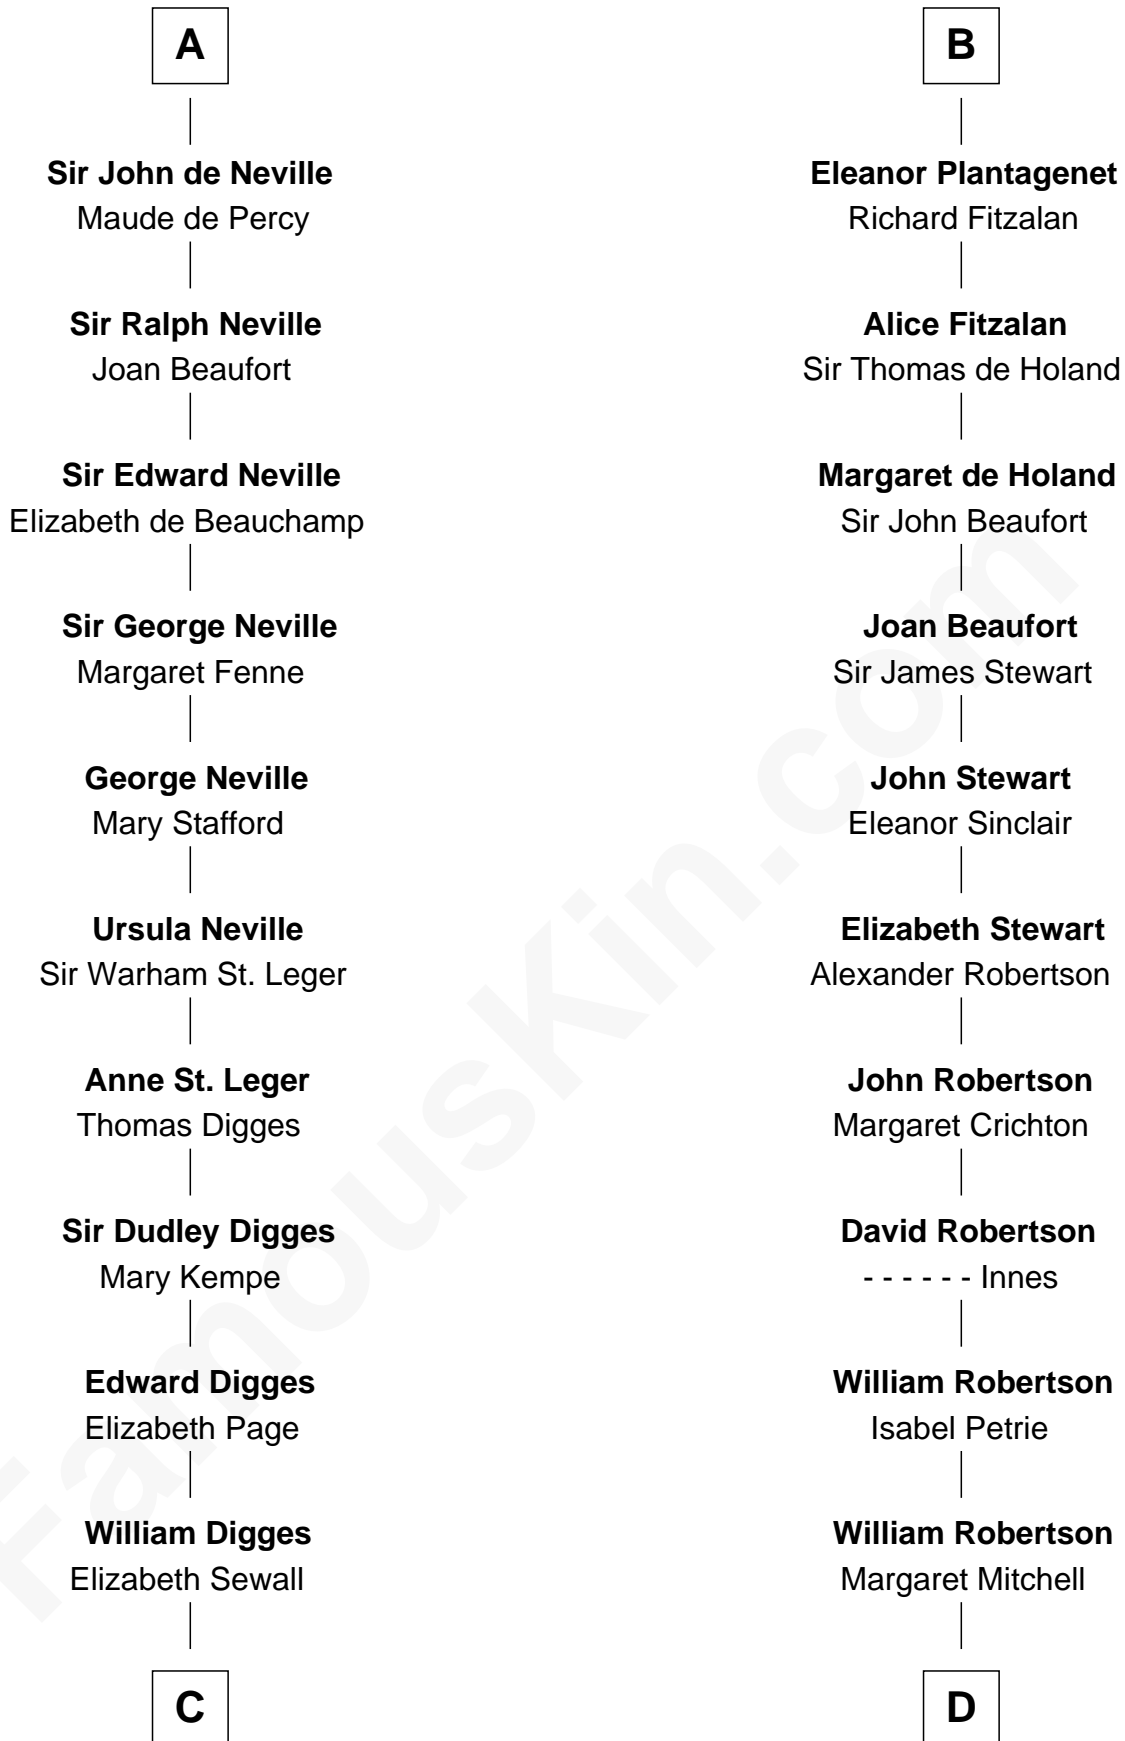

# FamousKin.com Relationship Chart of

**John Carroll**

*Founder of Georgetown University*

19th cousin of

**Patrick Henry**

*1st and 6th Governor of Virginia*

**Gilbert Fitzgilbert de Clare**

Isabel de Beaumont

**C**

**Anne Digges**  
Henry Darnall

**Eleanor Darnall**  
Daniel Carroll

**John Carroll**  
*Founder, Georgetown University*

**D**

**Jean Robertson**  
Alexander Henry

**John Henry**  
Mrs. Sarah Winston Syme