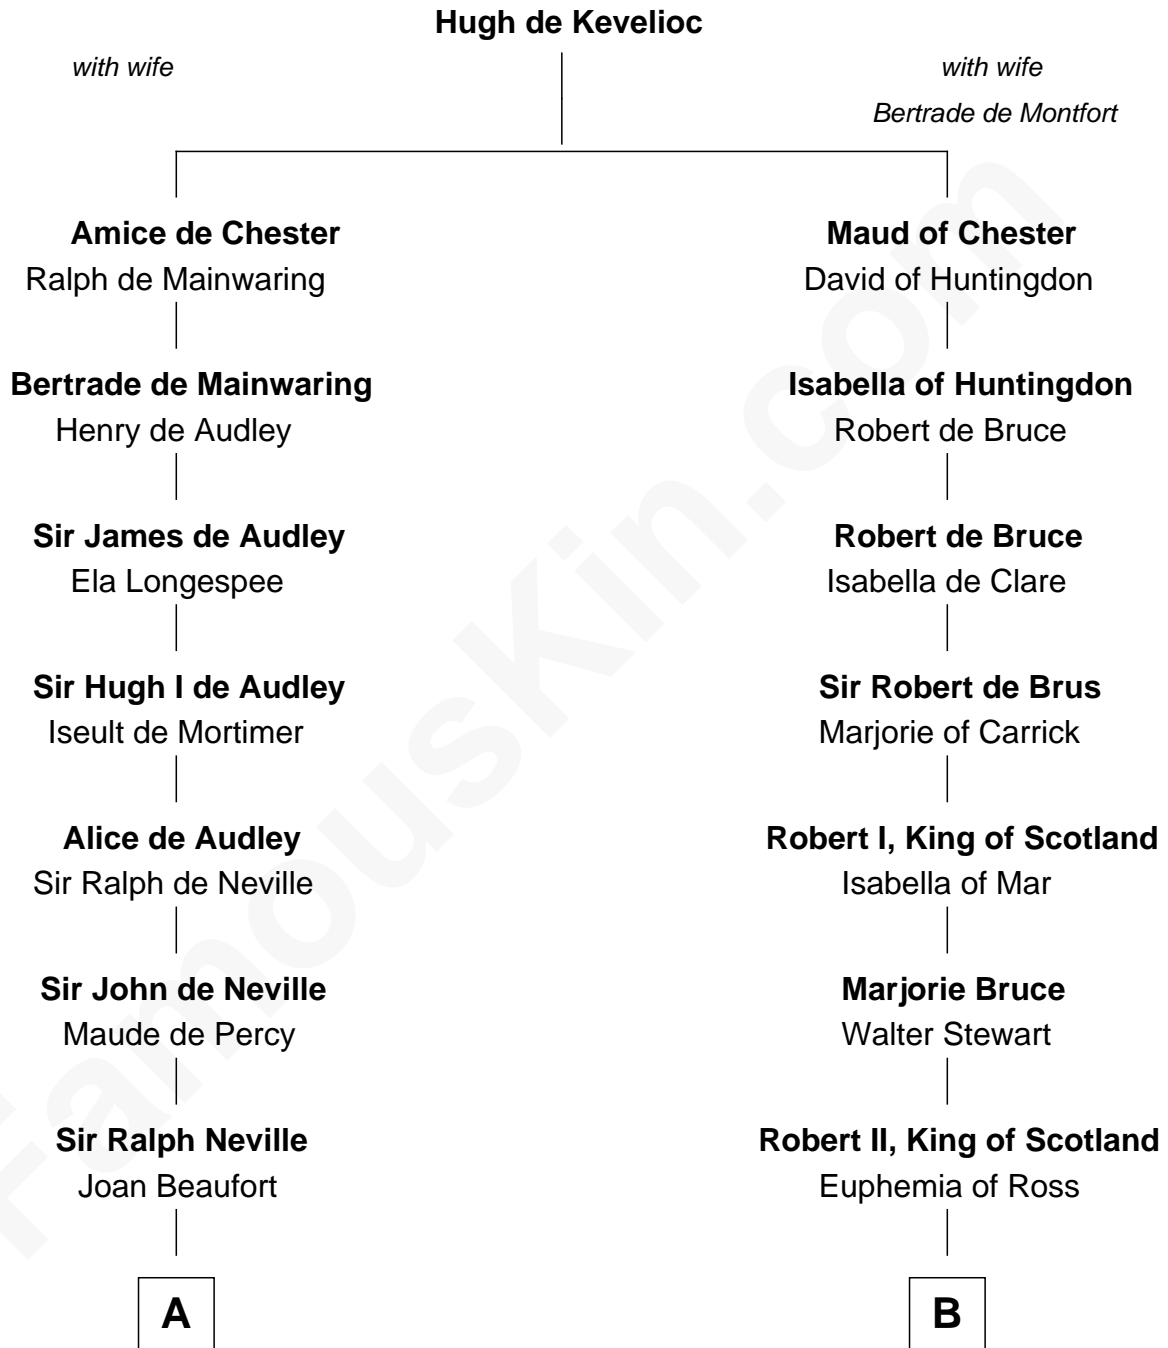

# FamousKin.com

## Relationship Chart of John Carroll

*Founder of Georgetown University*

**17th cousin 1 time removed of**

**Patrick Henry**

*1st and 6th Governor of Virginia*

**C**

**John Henry**  
Mrs. Sarah Winston Syme

**Patrick Henry**  
*1st & 6th Gov. of Virginia*

FamousKin.com