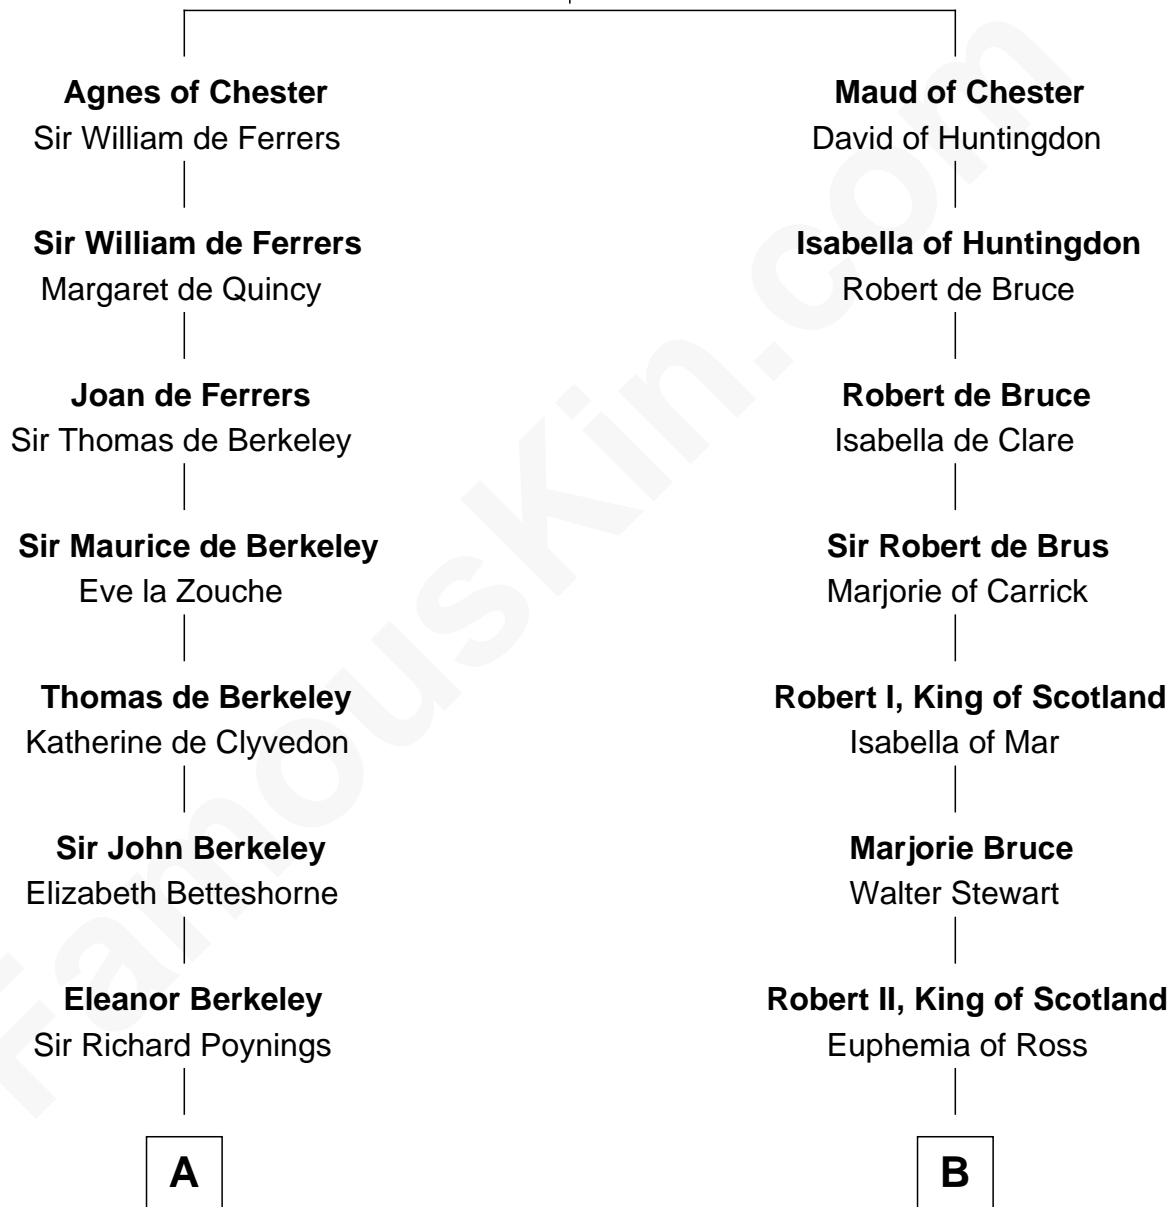

# FamousKin.com Relationship Chart of

**John Carroll**

*Founder of Georgetown University*

18th cousin of

**Patrick Henry**

*1st and 6th Governor of Virginia*

**Bertrade de Montfort**

Hugh de Kevelioc

**C**

**Eleanor Darnall**

Daniel Carroll

**John Carroll**

*Founder, Georgetown University*

**D**

**John Henry**

Mrs. Sarah Winston Syme

**Patrick Henry**

*1st & 6th Gov. of Virginia*

FamousKin.com