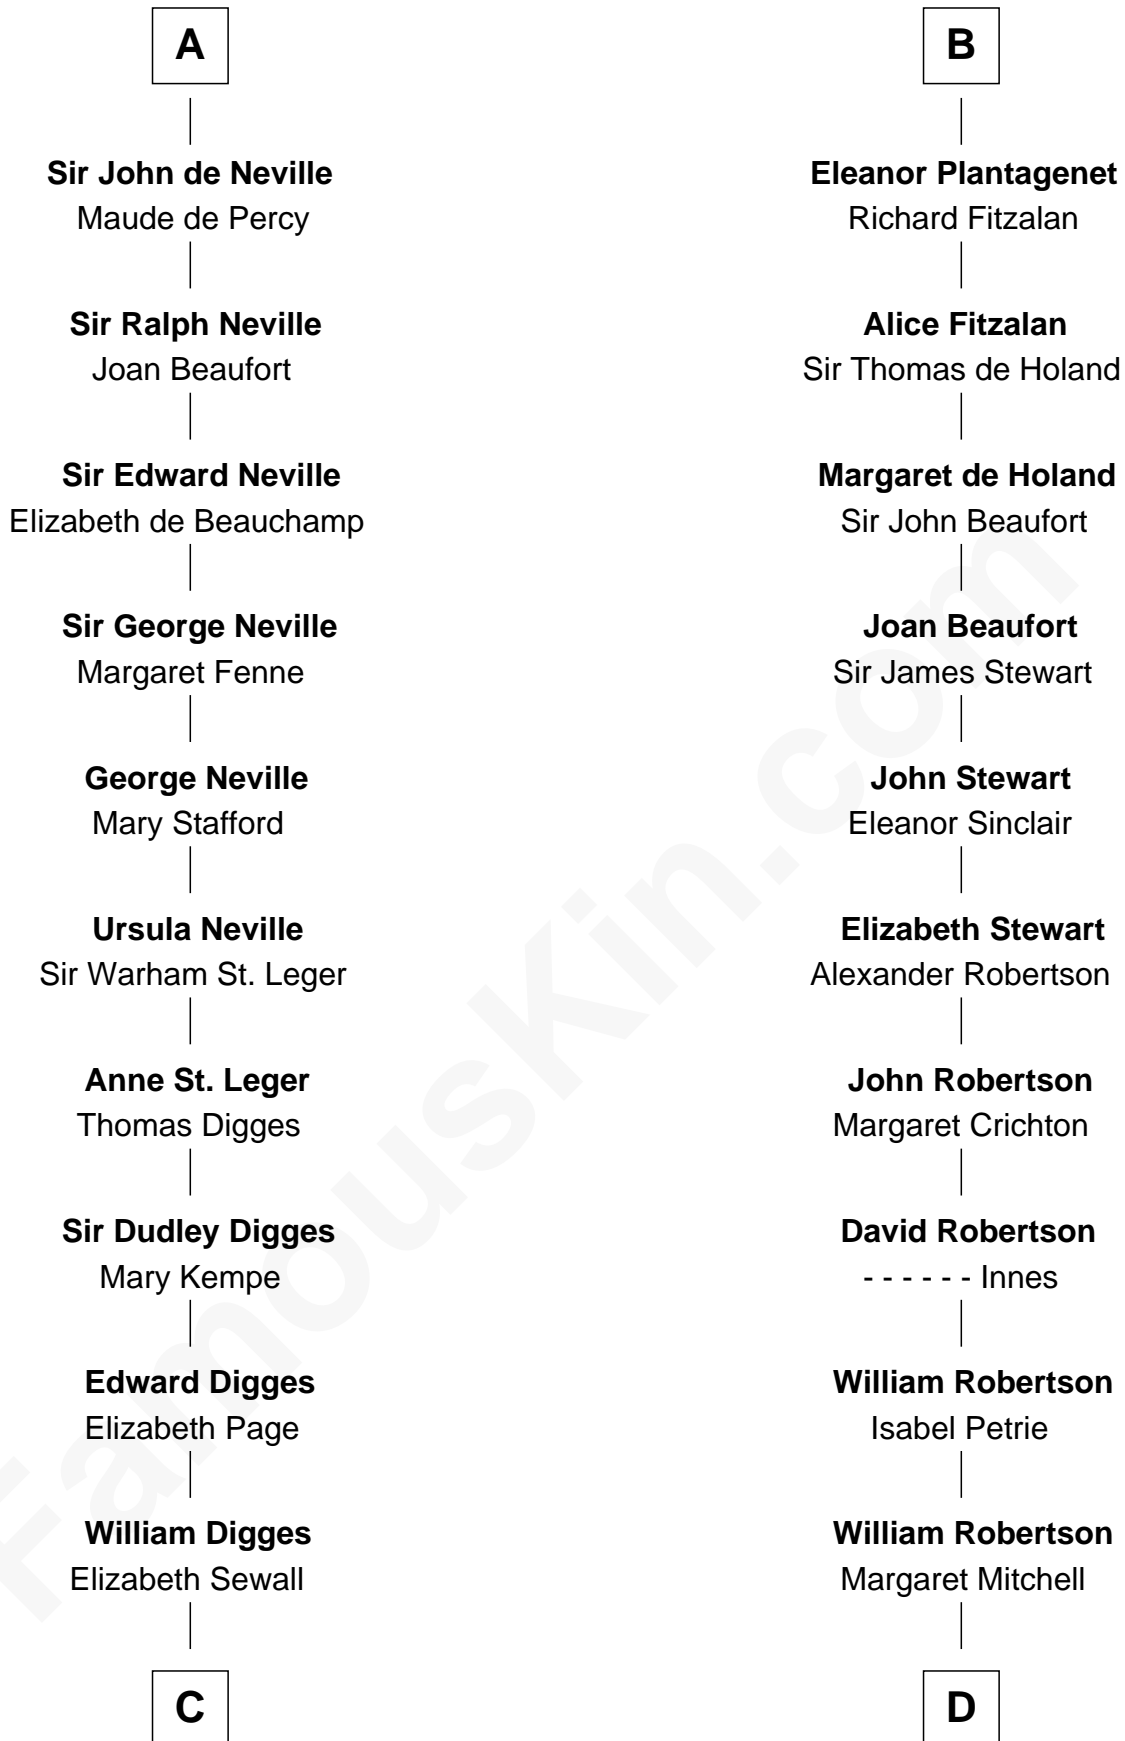

FamousKin.com Relationship Chart of

John Carroll

Founder of Georgetown University

19th cousin of

Patrick Henry

1st and 6th Governor of Virginia

C

Anne Digges
Henry Darnall

Eleanor Darnall
Daniel Carroll

John Carroll
Founder, Georgetown University

D

Jean Robertson
Alexander Henry

John Henry
Mrs. Sarah Winston Syme

Patrick Henry
1st & 6th Gov. of Virginia

FamousKin.com