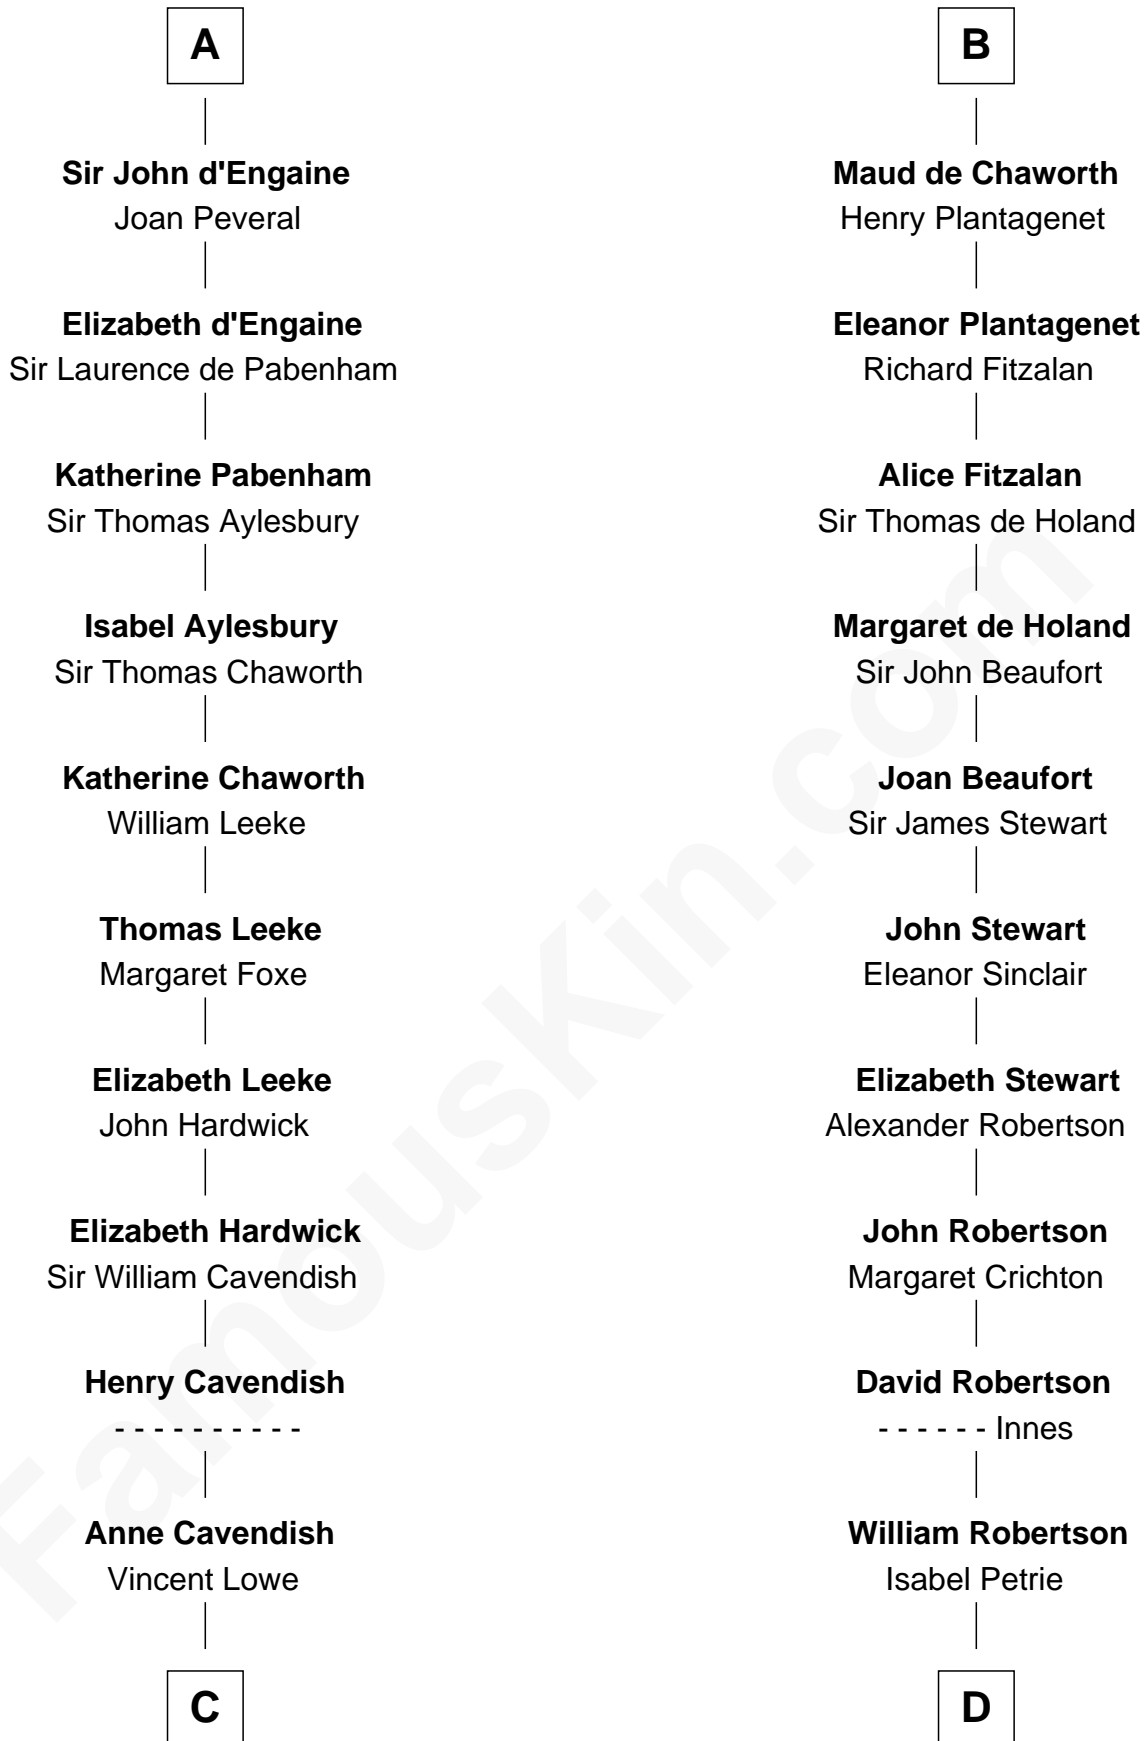

FamousKin.com

Relationship Chart of

John Carroll

Founder of Georgetown University

20th cousin 1 time removed of

Patrick Henry

1st and 6th Governor of Virginia

C

Jane Lowe
Col. Henry Sewall

Elizabeth Sewall
William Digges

Anne Digges
Henry Darnall

Eleanor Darnall
Daniel Carroll

John Carroll
Founder, Georgetown University

D

William Robertson
Margaret Mitchell

Jean Robertson
Alexander Henry