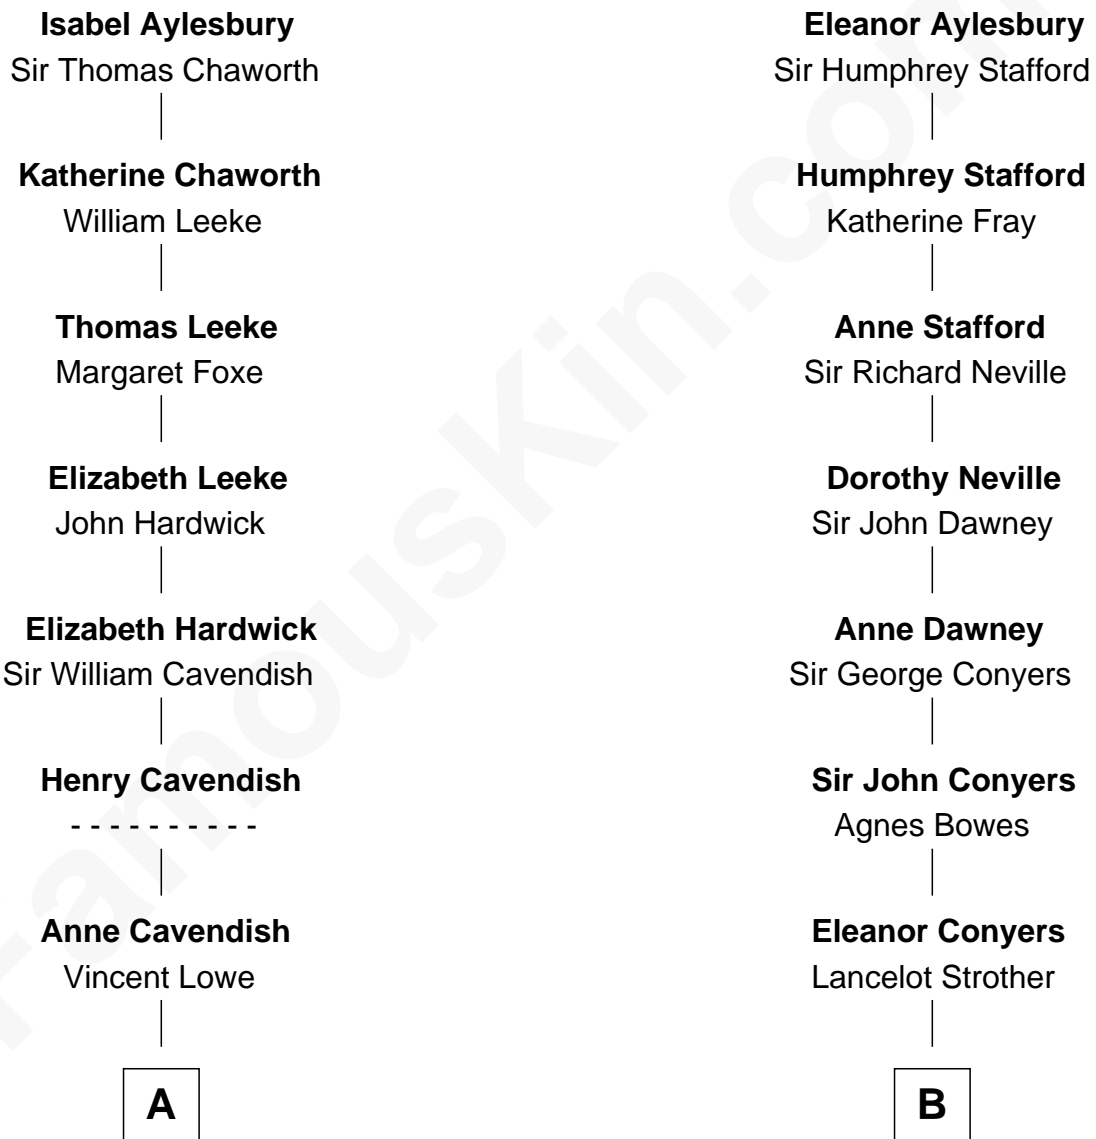

# FamousKin.com Relationship Chart of

**John Carroll**

*Founder of Georgetown University*

11th cousin 5 times removed of

**Randolph Scott**

*Movie Actor*

**Sir Thomas Aylesbury**

Katherine Pabenham

**A**

**Jane Lowe**  
Col. Henry Sewall

**Elizabeth Sewall**  
William Digges

**Anne Digges**  
Henry Darnall

**Eleanor Darnall**  
Daniel Carroll

**John Carroll**  
*Founder, Georgetown University*

**B**

**William Strother**  
Elizabeth - - - - -