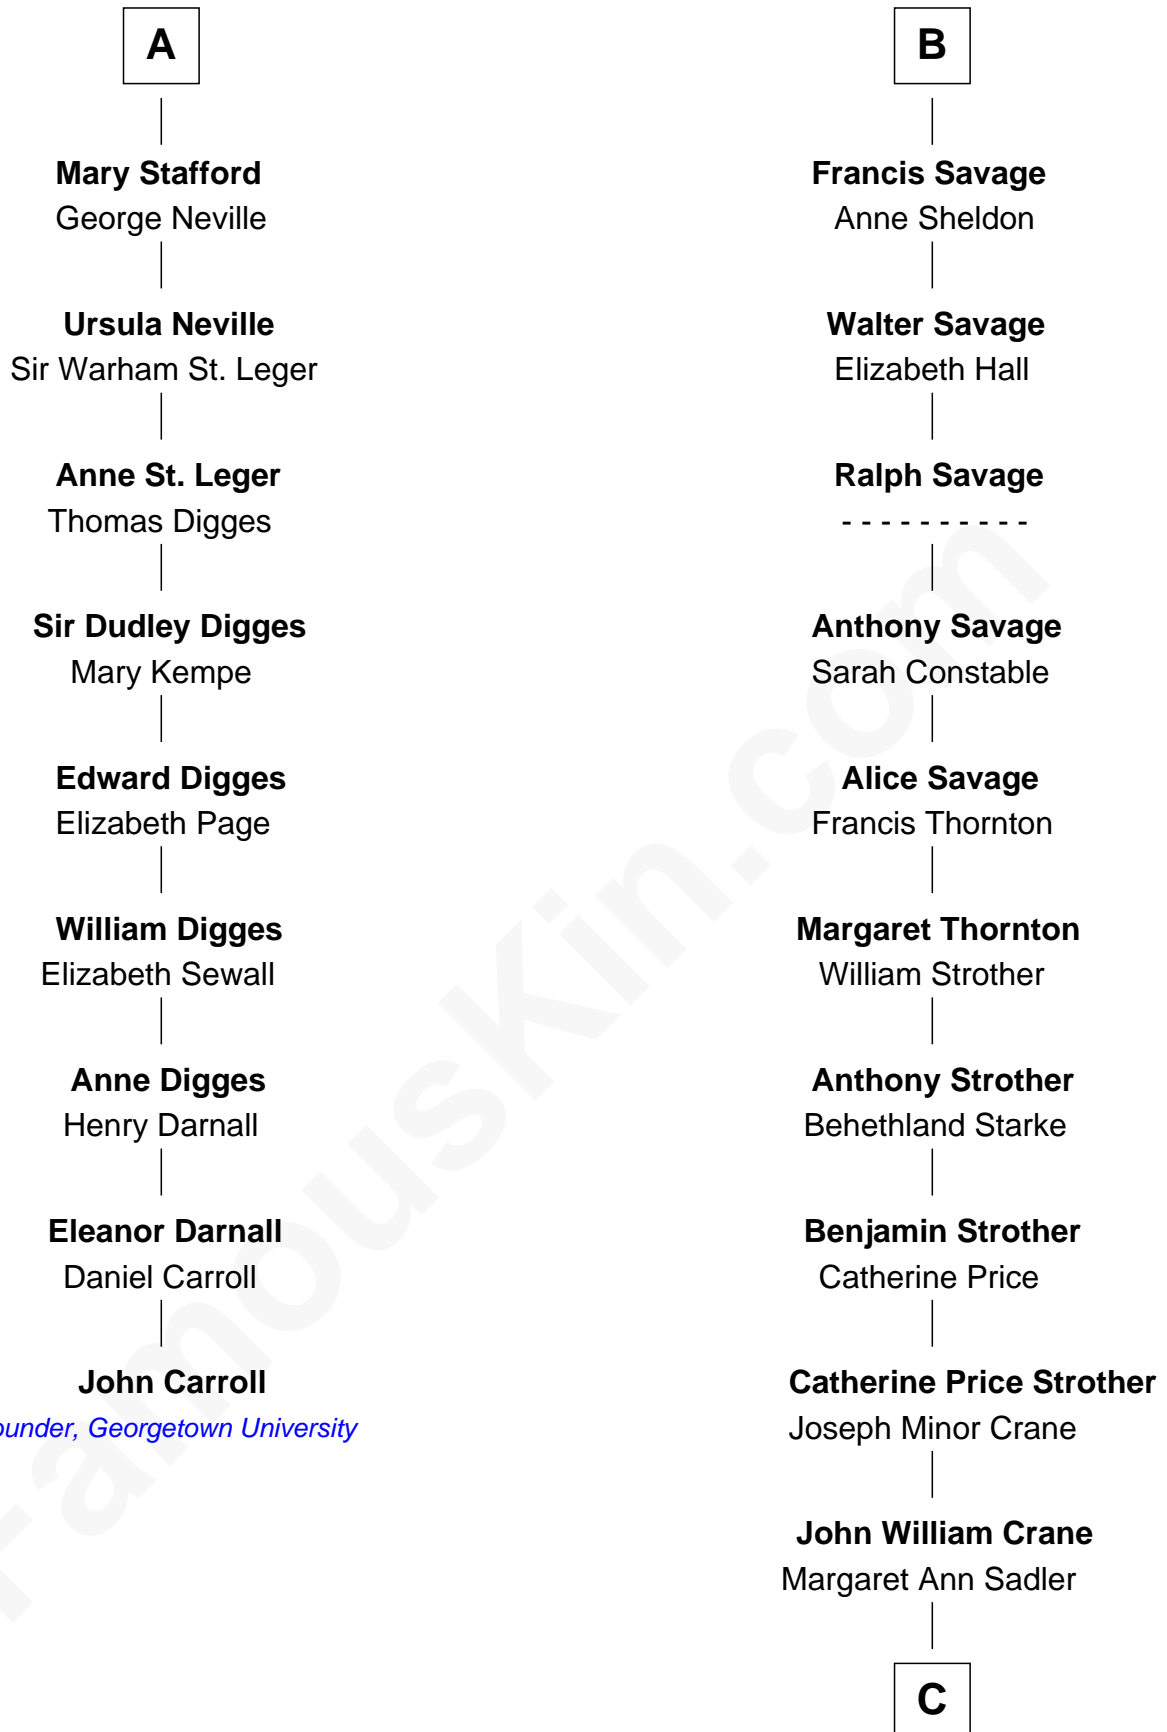

FamousKin.com Relationship Chart of

John Carroll

Founder of Georgetown University

15th cousin 4 times removed of

Randolph Scott

Movie Actor

Henry Plantagenet

Maud de Chaworth

Richard Fitzalan

Sir Richard Fitzalan

Elizabeth de Bohun

Elizabeth Fitzalan

Sir Robert Goushill

Joan Goushill

Sir Thomas Stanley

Katherine Stanley

Sir John Savage

Sir Christopher Savage

Anne Stanley

Sir Christopher Savage

Anne Lygon

B

C

—
Joseph Minor Crane

Lavinia Lionberger

—
Lucy Lionberger Crane

George Grant Scott

—
Randolph Scott

Movie Actor

FamousKin.com