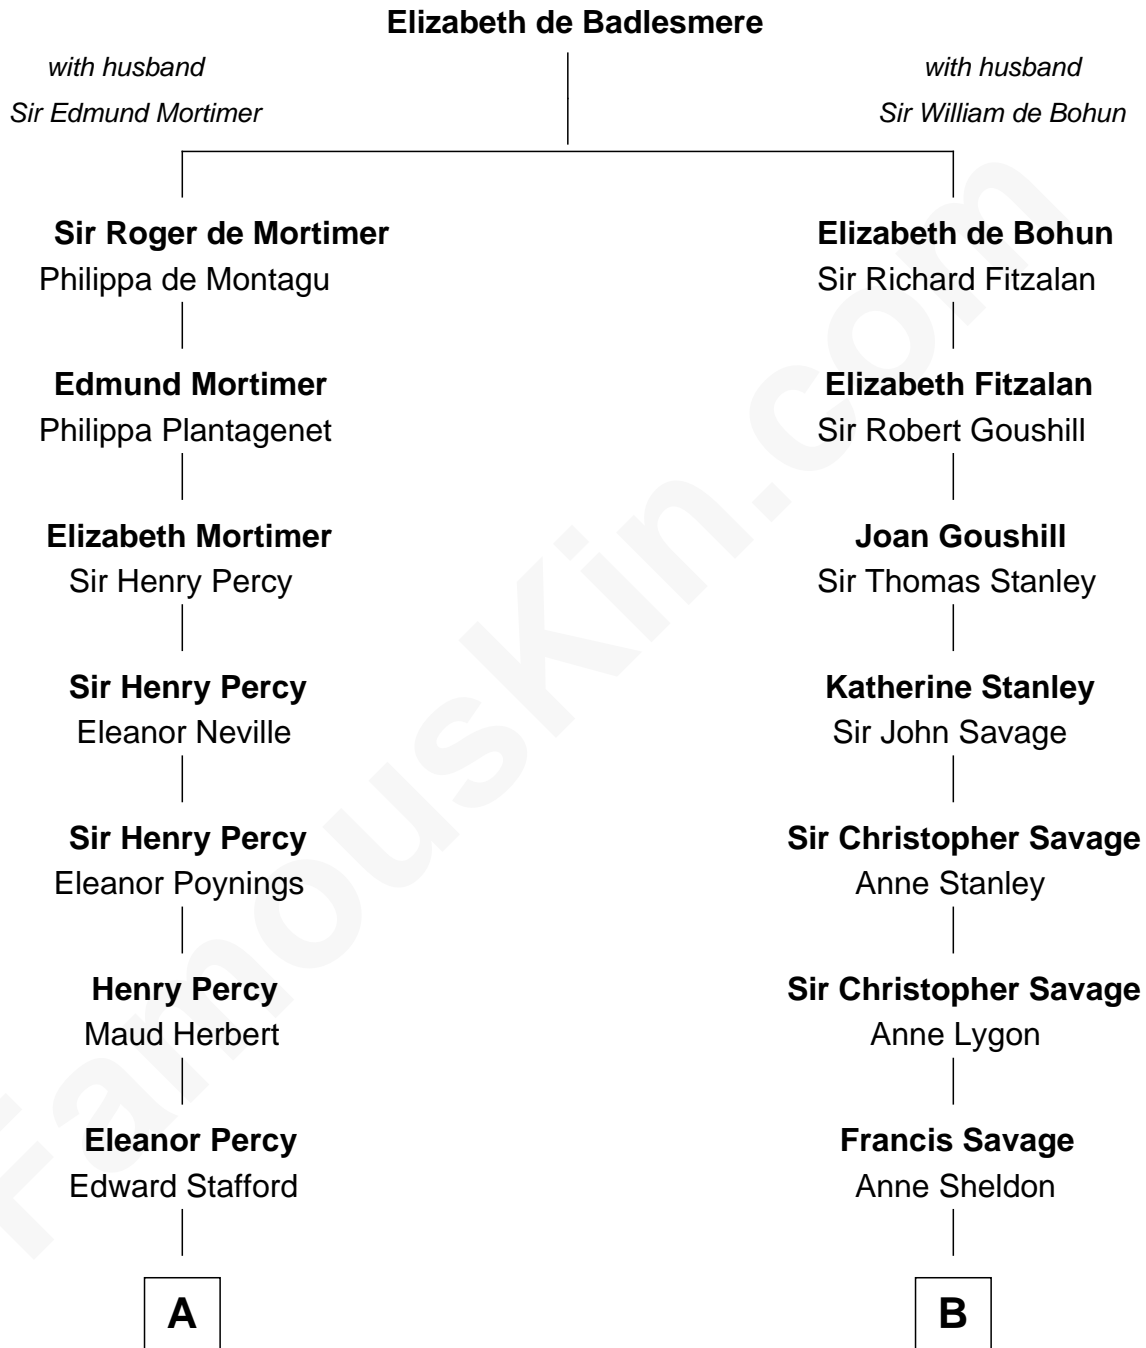

FamousKin.com

Relationship Chart of

John Carroll

Founder of Georgetown University

15th cousin 3 times removed of

Randolph Scott
Movie Actor

C

Lucy Lionberger Crane

George Grant Scott

Randolph Scott

Movie Actor

FamousKin.com