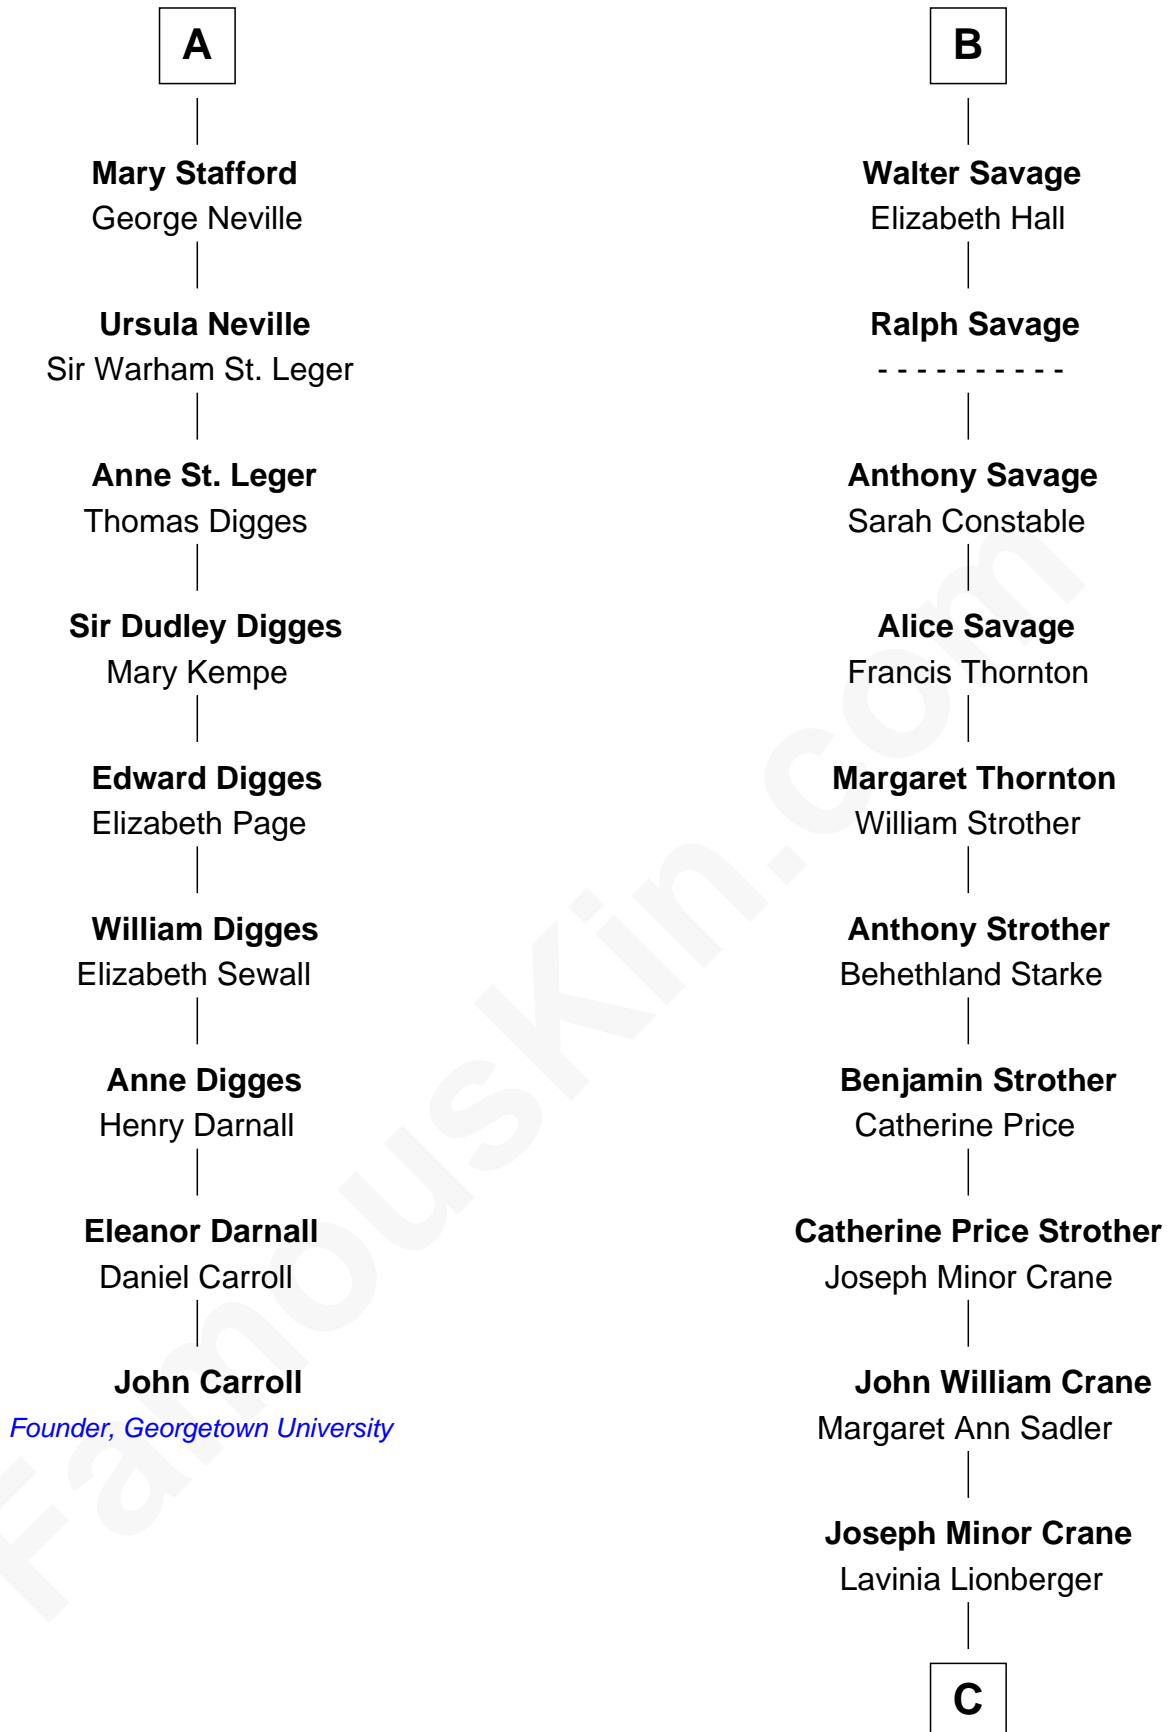

FamousKin.com

Relationship Chart of

John Carroll

Founder of Georgetown University

15th cousin 3 times removed of

Randolph Scott
Movie Actor

C

Lucy Lionberger Crane

George Grant Scott

Randolph Scott

Movie Actor

FamousKin.com