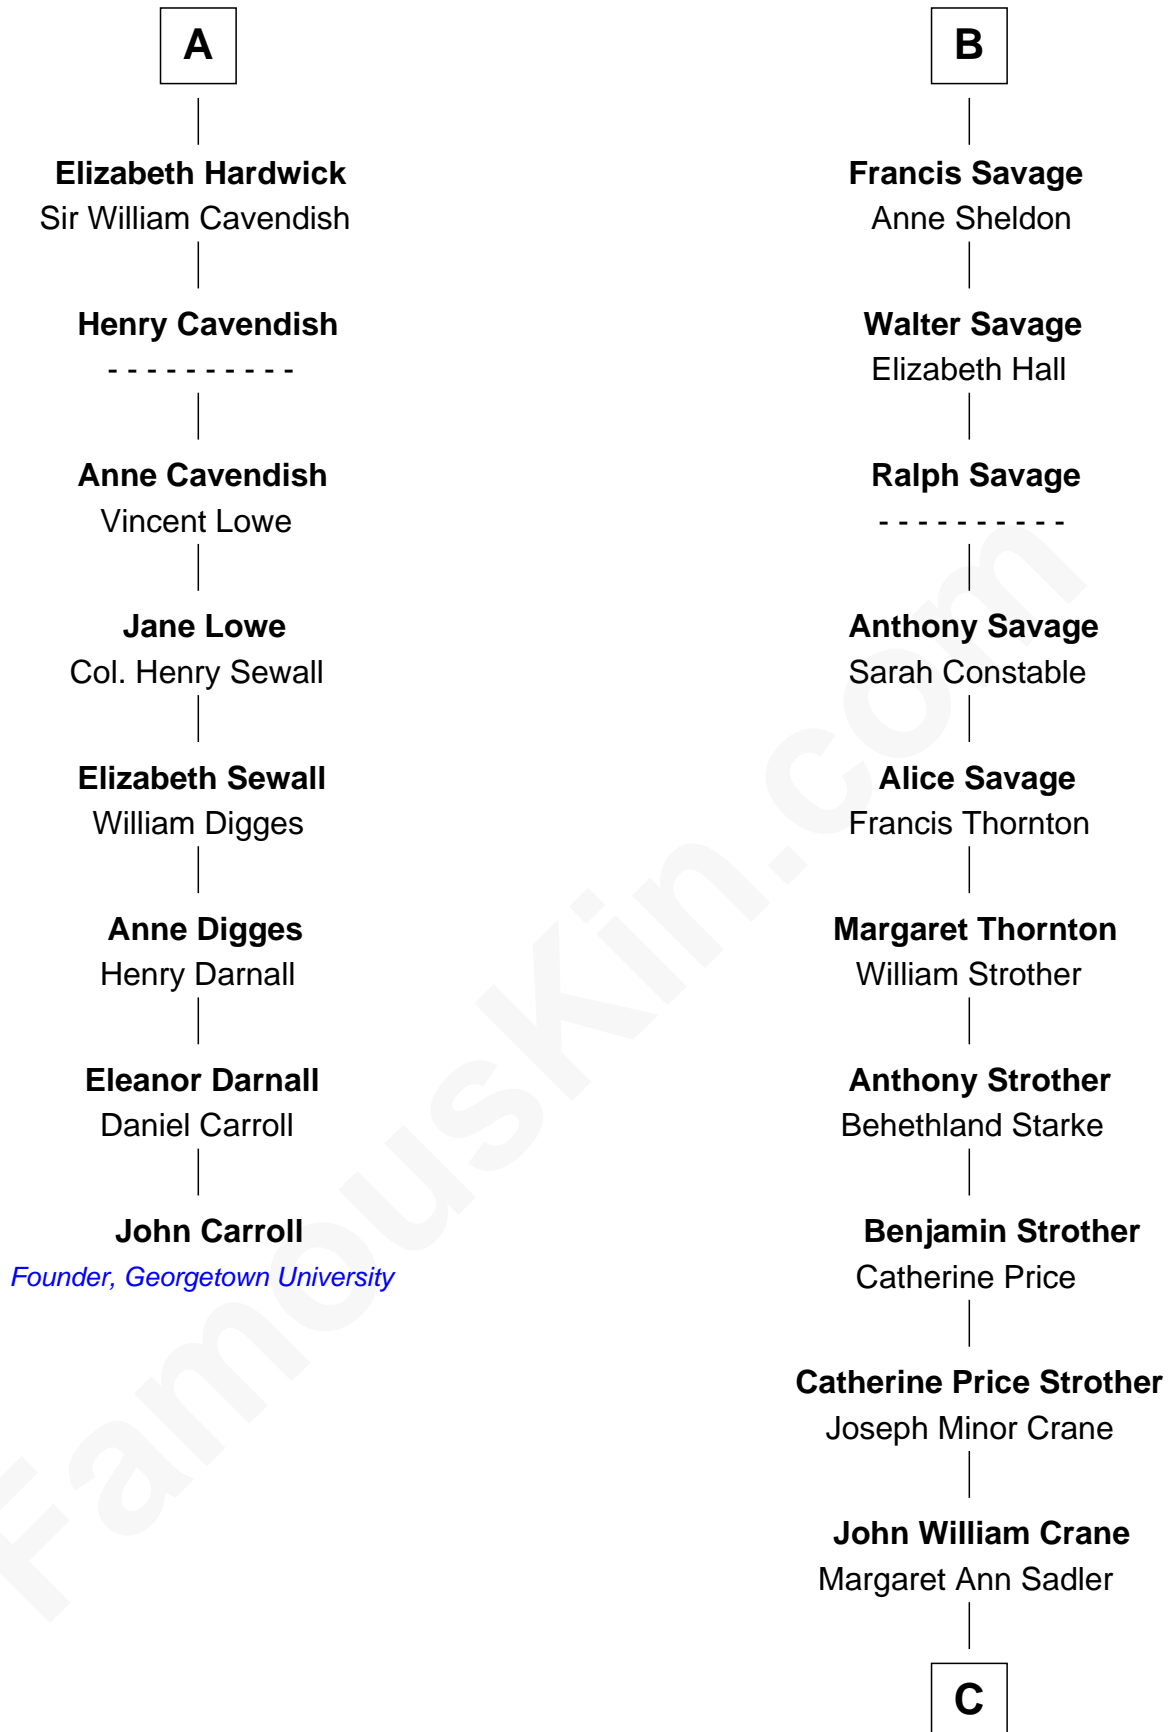

# FamousKin.com Relationship Chart of

**John Carroll**

*Founder of Georgetown University*

14th cousin 5 times removed of

**Randolph Scott**

*Movie Actor*

**Edmund Fitzalan**

Alice de Warenne

**C**

—  
**Joseph Minor Crane**

Lavinia Lionberger

—  
**Lucy Lionberger Crane**

George Grant Scott

—  
**Randolph Scott**

*Movie Actor*

FamousKin.com