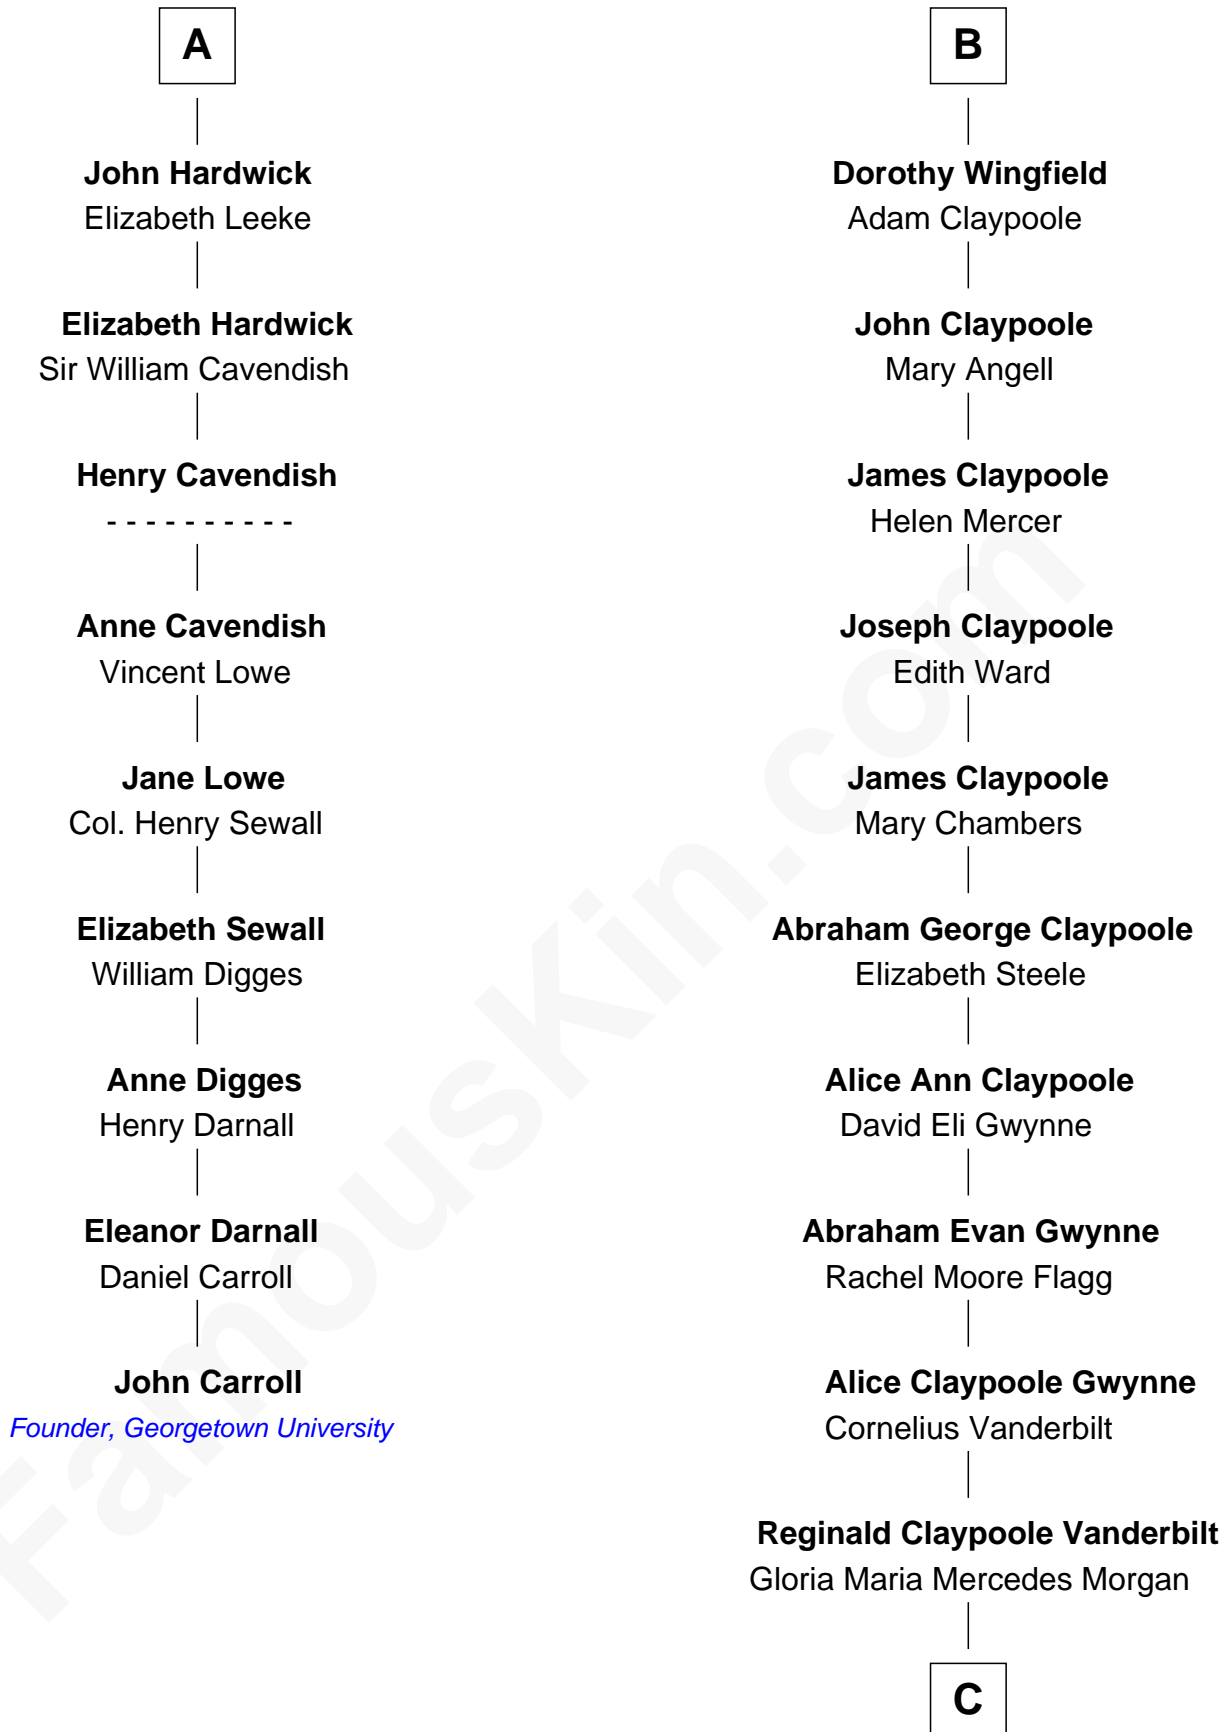

FamousKin.com

Relationship Chart of

John Carroll

Founder of Georgetown University

15th cousin 3 times removed of

Anderson Cooper
Television Journalist

Humphrey de Bohun
Elizabeth Plantagenet

Eleanor de Bohun
Sir James le Boteler

Pernel le Boteler
Sir Gilbert Talbot

Sir Richard Talbot
Ankaret le Strange

Mary Talbot
Sir Thomas Greene

Sir Thomas Greene
Marine Bellers

Anne Greene
Sir Thomas Pinchbeck

Elizabeth Pinchbeck
John Hardwick

A

Sir William de Bohun
Elizabeth de Badlesmere

Elizabeth de Bohun
Sir Richard Fitzalan

Elizabeth Fitzalan
Sir Robert Goushill

Elizabeth Goushill
Sir Robert Wingfield

Sir Henry Wingfield
Elizabeth Rookes

Robert Wingfield
Margery Quarles

Robert Wingfield
Elizabeth Cecil

B

C

|
Gloria Laura Morgan Vanderbilt

Wyatt Emory Cooper

|
Anderson Cooper

Television Journalist

FamousKin.com