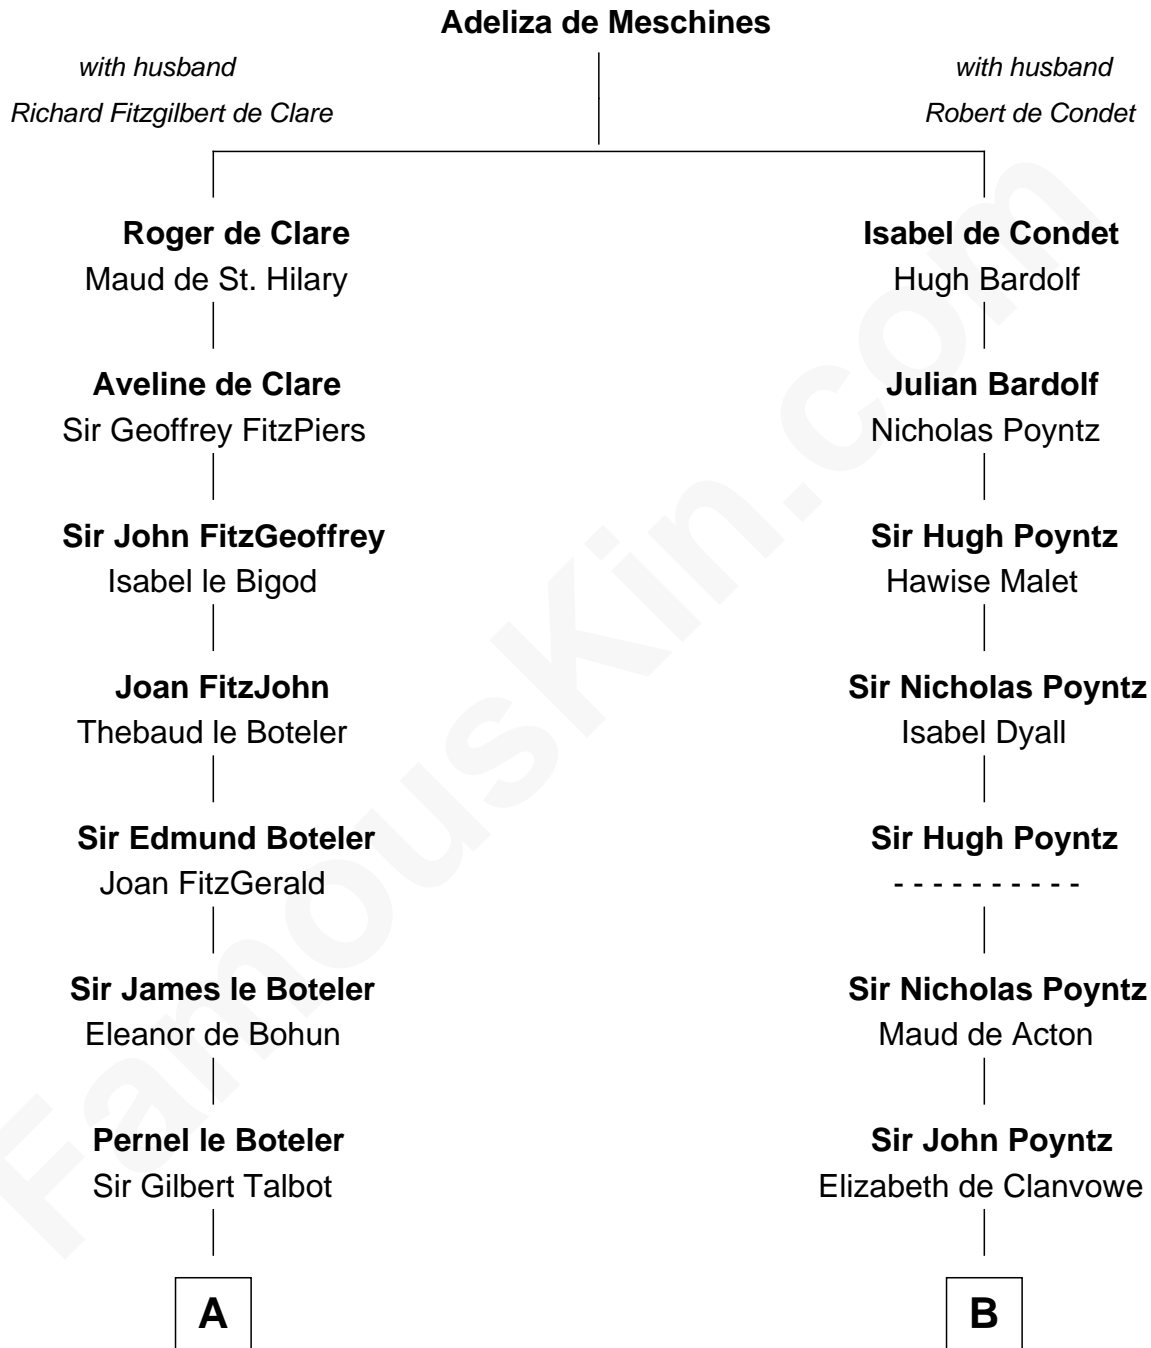

FamousKin.com

Relationship Chart of

John Carroll

Founder of Georgetown University

19th cousin 1 time removed of

William Greene

2nd Governor of Rhode Island