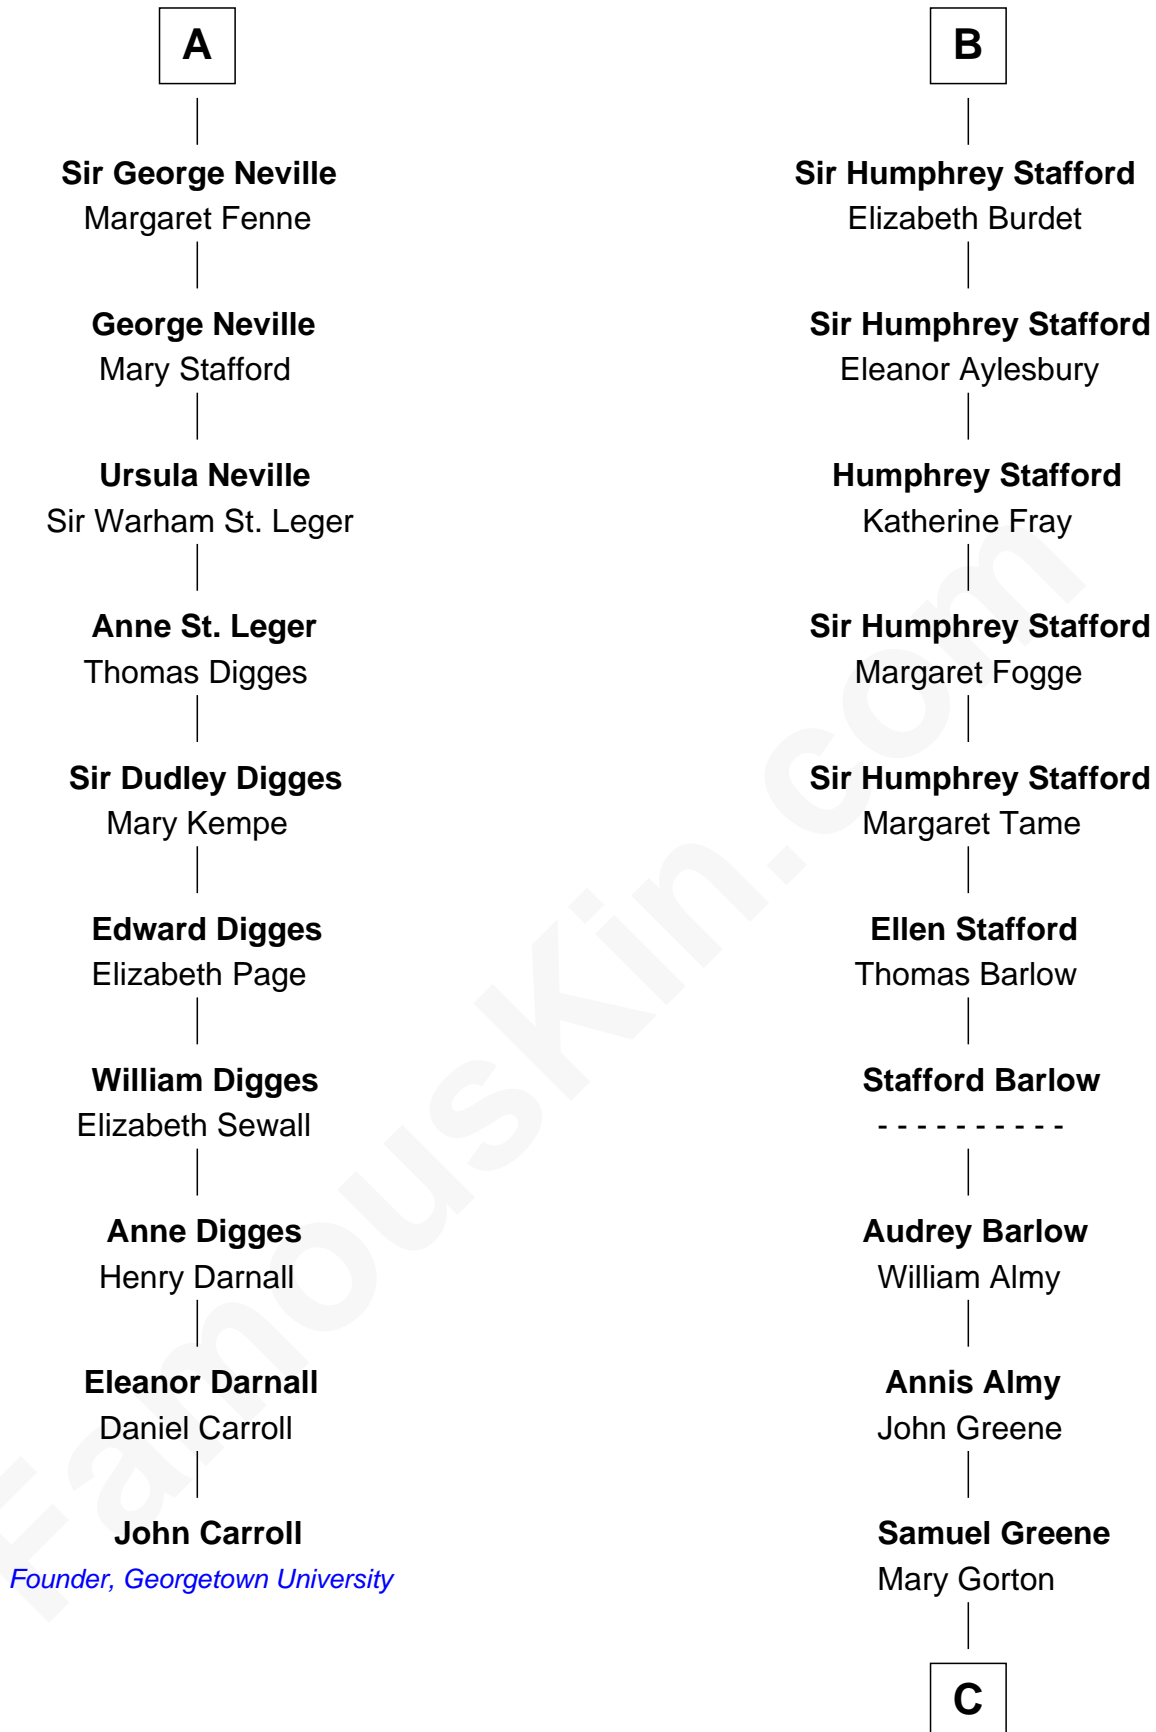

FamousKin.com

Relationship Chart of

John Carroll

Founder of Georgetown University

16th cousin 2 times removed of

William Greene

2nd Governor of Rhode Island

C

William Greene
Catharine Greene

William Greene
2nd Governor of Rhode Island

FamousKin.com